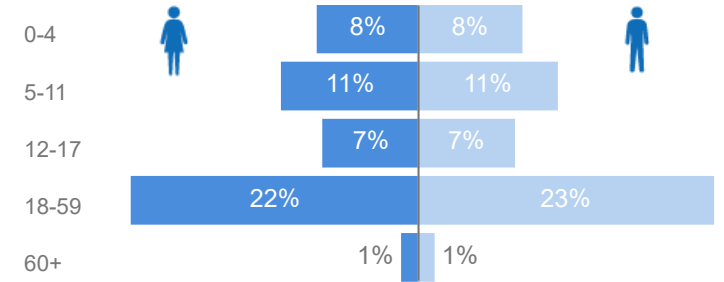

Uganda - Refugee Statistics June 2021 - Nakivale

Total Population

139,857

Total Refugees

139,727

Total Households

39,396

Total Asylum-Seekers

130

Zones - Top 3

Level3	HHs	Individuals
Base Camp	23,162	76,814
Rubondo	9,773	35,961
Juru	6,429	25,120

Age & Gender Breakdown

Specific Needs - Top 7

New Registration by Month

Occupation - Top 5

* Age is between 18 - 59 years for Occupation