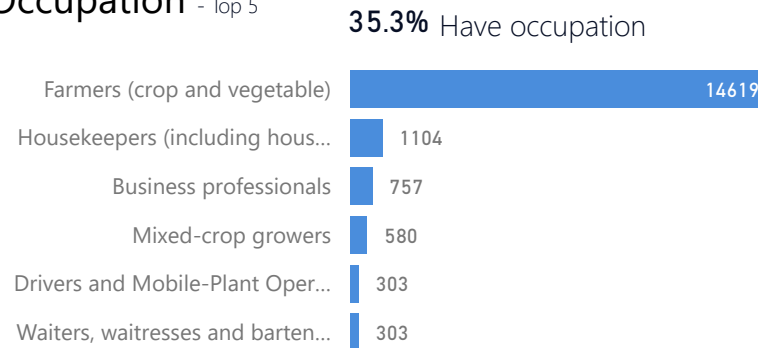

130

Zones - Top 3

Level3	HHs	Individuals
Base Camp	23,162	76,814
Rubondo	9,773	35,961
Juru	6,429	25,120

Age & Gender Breakdown

Specific Needs - Top 7

New Registration by Month

Occupation - Top 5

* Age is between 18 - 59 years for Occupation