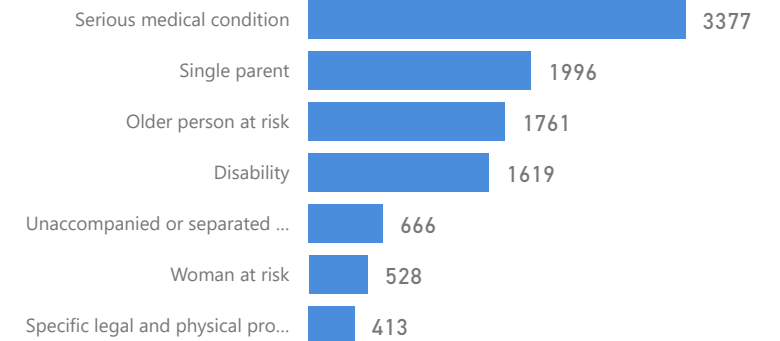

Uganda - Refugee Statistics June 2021 - Nakivale

Total Population

139,857

Total Refugees

139,727

Total Households

39,396

Total Asylum-Seekers

130

Zones - Top 3

Level3	HHs	Individuals
Base Camp	23,162	76,814
Rubondo	9,773	35,961
Juru	6,429	25,120

Age & Gender Breakdown

Specific Needs - Top 7

New Registration by Month

Occupation - Top 5

* Age is between 18 - 59 years for Occupation