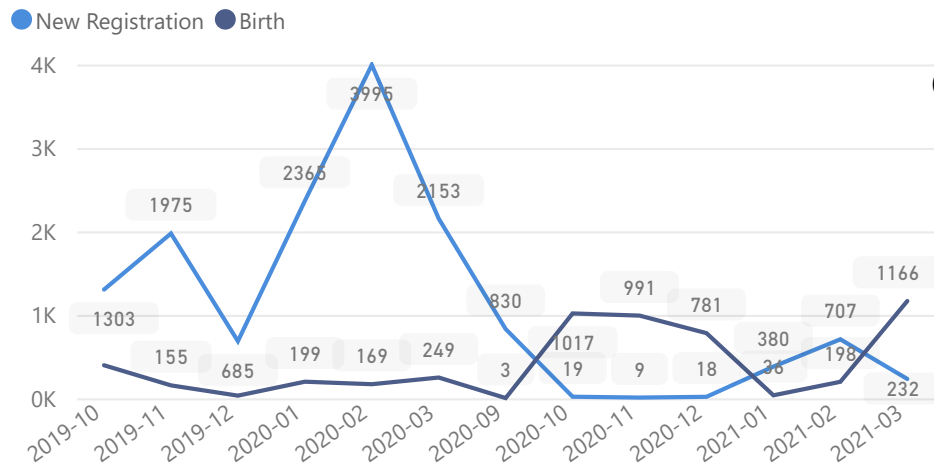

Uganda - Refugee Statistics June 2021 - Nakivale

Total Population

139,857

Total Refugees

139,727

Total Households

39,396

Total Asylum-Seekers

130

Zones - Top 3

Level3	HHs	Individuals
Base Camp	23,162	76,814
Rubondo	9,773	35,961
Juru	6,429	25,120

Age & Gender Breakdown

Specific Needs - Top 7

New Registration by Month

Occupation - Top 5

* Age is between 18 - 59 years for Occupation