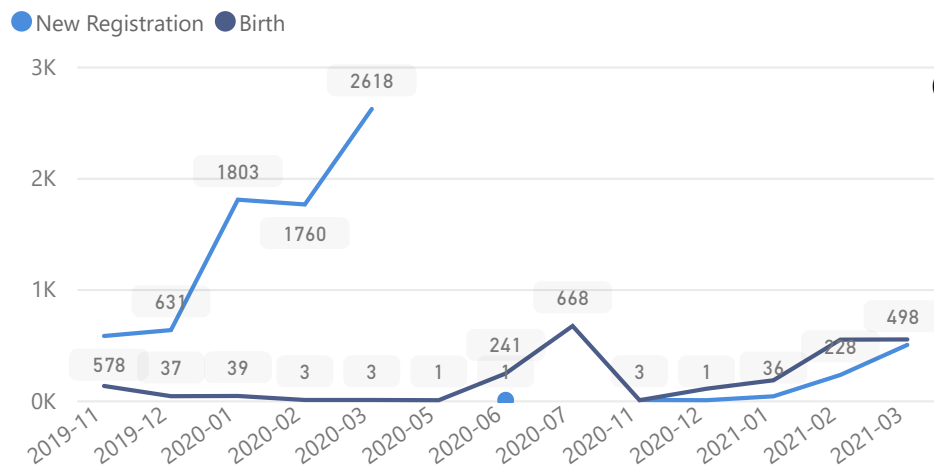

Uganda - Refugee Statistics June 2021 - Rhino

Total Population

126,474

Total Refugees

126,470

Total Households

30,114

Total Asylum-Seekers

4

Zones

Level3	HHs	Individuals
Zone vii	11,756	39,007
Zone vi	6,701	27,977
Zone i	2,567	13,859
Zone ii	3,113	13,589
Zone v	2,147	13,541
Zone iv	2,539	10,694
Zone iii	1,019	4,704

Age & Gender Breakdown

Specific Needs - Top 7

New Registration by Month

Occupation - Top 5

Assistance Status

* Age is between 18 - 59 years for Occupation