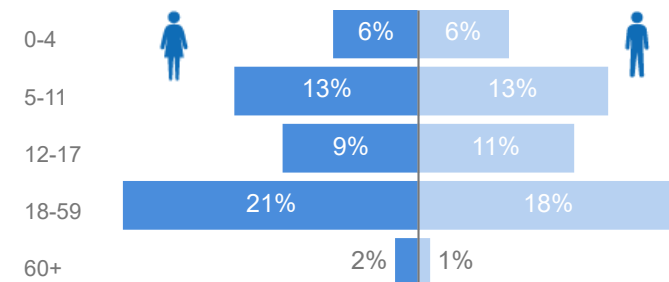

Uganda - Refugee Statistics June 2021 - Rhino

Total Population

126,474

Total Refugees

126,470

Total Households

30,114

Total Asylum-Seekers

4

Zones

Level3	HHs	Individuals
Zone vii	11,756	39,007
Zone vi	6,701	27,977
Zone i	2,567	13,859
Zone ii	3,113	13,589
Zone v	2,147	13,541
Zone iv	2,539	10,694
Zone iii	1,019	4,704

Age & Gender Breakdown

Specific Needs - Top 7

New Registration by Month

Occupation - Top 5

Assistance Status

* Age is between 18 - 59 years for Occupation