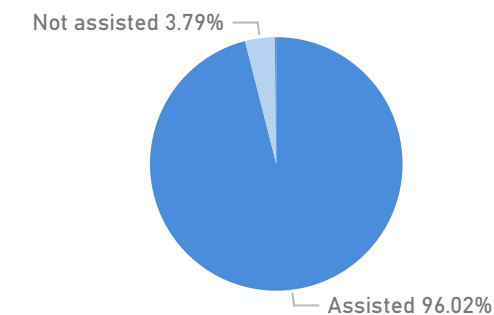

Uganda - Refugee Statistics June 2021 - Rhino

Total Population

126,474

Total Refugees

126,470

Total Households

30,114

Total Asylum-Seekers

4

Zones

Level3	HHs	Individuals
Zone vii	11,756	39,007
Zone vi	6,701	27,977
Zone i	2,567	13,859
Zone ii	3,113	13,589
Zone v	2,147	13,541
Zone iv	2,539	10,694
Zone iii	1,019	4,704

Age & Gender Breakdown

Specific Needs - Top 7

New Registration by Month

Occupation - Top 5

Assistance Status

* Age is between 18 - 59 years for Occupation