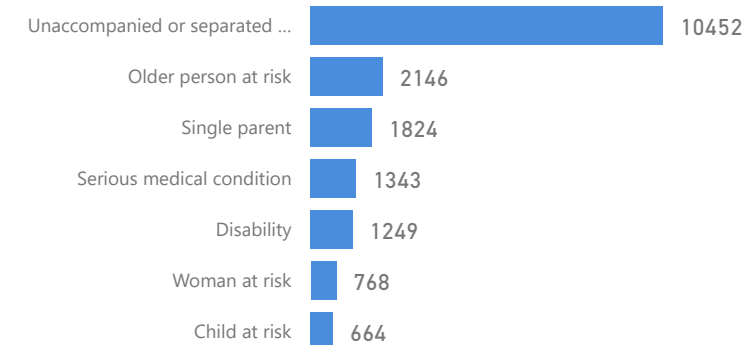

Uganda - Refugee Statistics June 2021 - Rhino

Total Population

126,474

Total Refugees

126,470

Total Households

30,114

Total Asylum-Seekers

4

Zones

Level3	HHs	Individuals
Zone vii	11,756	39,007
Zone vi	6,701	27,977
Zone i	2,567	13,859
Zone ii	3,113	13,589
Zone v	2,147	13,541
Zone iv	2,539	10,694
Zone iii	1,019	4,704

Age & Gender Breakdown

Specific Needs - Top 7

New Registration by Month

Occupation - Top 5

Assistance Status

* Age is between 18 - 59 years for Occupation