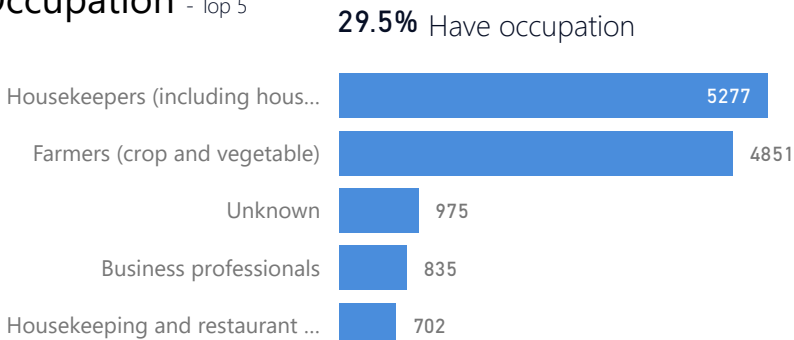

Uganda - Refugee Statistics June 2021 - Rhino

Total Population

126,474

Total Refugees

126,470

Total Households

30,114

Total Asylum-Seekers

4

Zones

Level3	HHs	Individuals
Zone vii	11,756	39,007
Zone vi	6,701	27,977
Zone i	2,567	13,859
Zone ii	3,113	13,589
Zone v	2,147	13,541
Zone iv	2,539	10,694
Zone iii	1,019	4,704

Age & Gender Breakdown

Specific Needs - Top 7

New Registration by Month

Occupation - Top 5

Assistance Status

* Age is between 18 - 59 years for Occupation