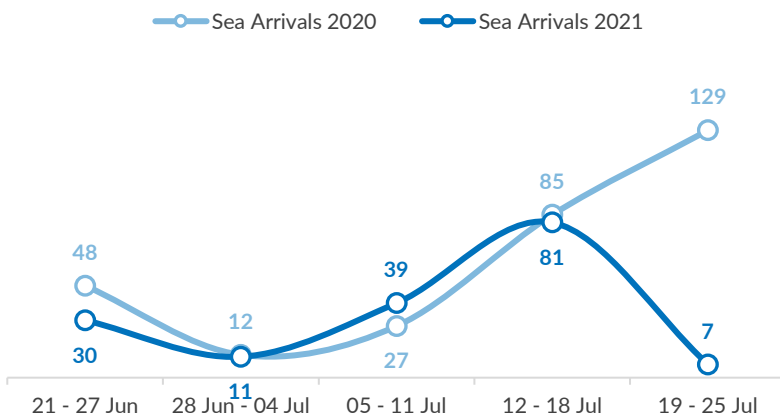

# Aegean Islands Weekly Snapshot

## Arrivals

This week, 7 people arrived on the Aegean islands, a decrease from last week's 81 arrivals but a decrease from last year's 129 arrivals, during the same period.

The average daily arrivals on all islands this week equaled 1, compared to 12 in the previous week.

## Entry Points by Sea

Lesvos received the highest number of arrivals (3), followed by the Chios (2) and Dodecanese islands (2). Samos received no arrivals.