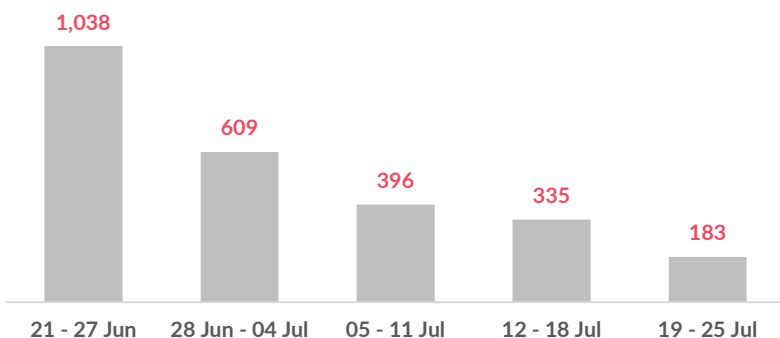

## Arrivals

This week, 7 people arrived on the Aegean islands, a decrease from last week's 81 arrivals but a decrease from last year's 129 arrivals, during the same period.

The average daily arrivals on all islands this week equaled 1, compared to 12 in the previous week.

## Entry Points by Sea

Lesvos received the highest number of arrivals (3), followed by the Chios (2) and Dodecanese islands (2). Samos received no arrivals.

## Departures to the mainland

This week, 183 refugees and asylum-seekers, once authorized by the authorities, departed from the Aegean islands to the mainland.

The majority of the population on the Aegean islands are from Afghanistan (49%), Syria (14%) and DRC (8%).

Women account for 19% of the population, and children for 23% of whom nearly 7 out of 10 are younger than 12 years old.