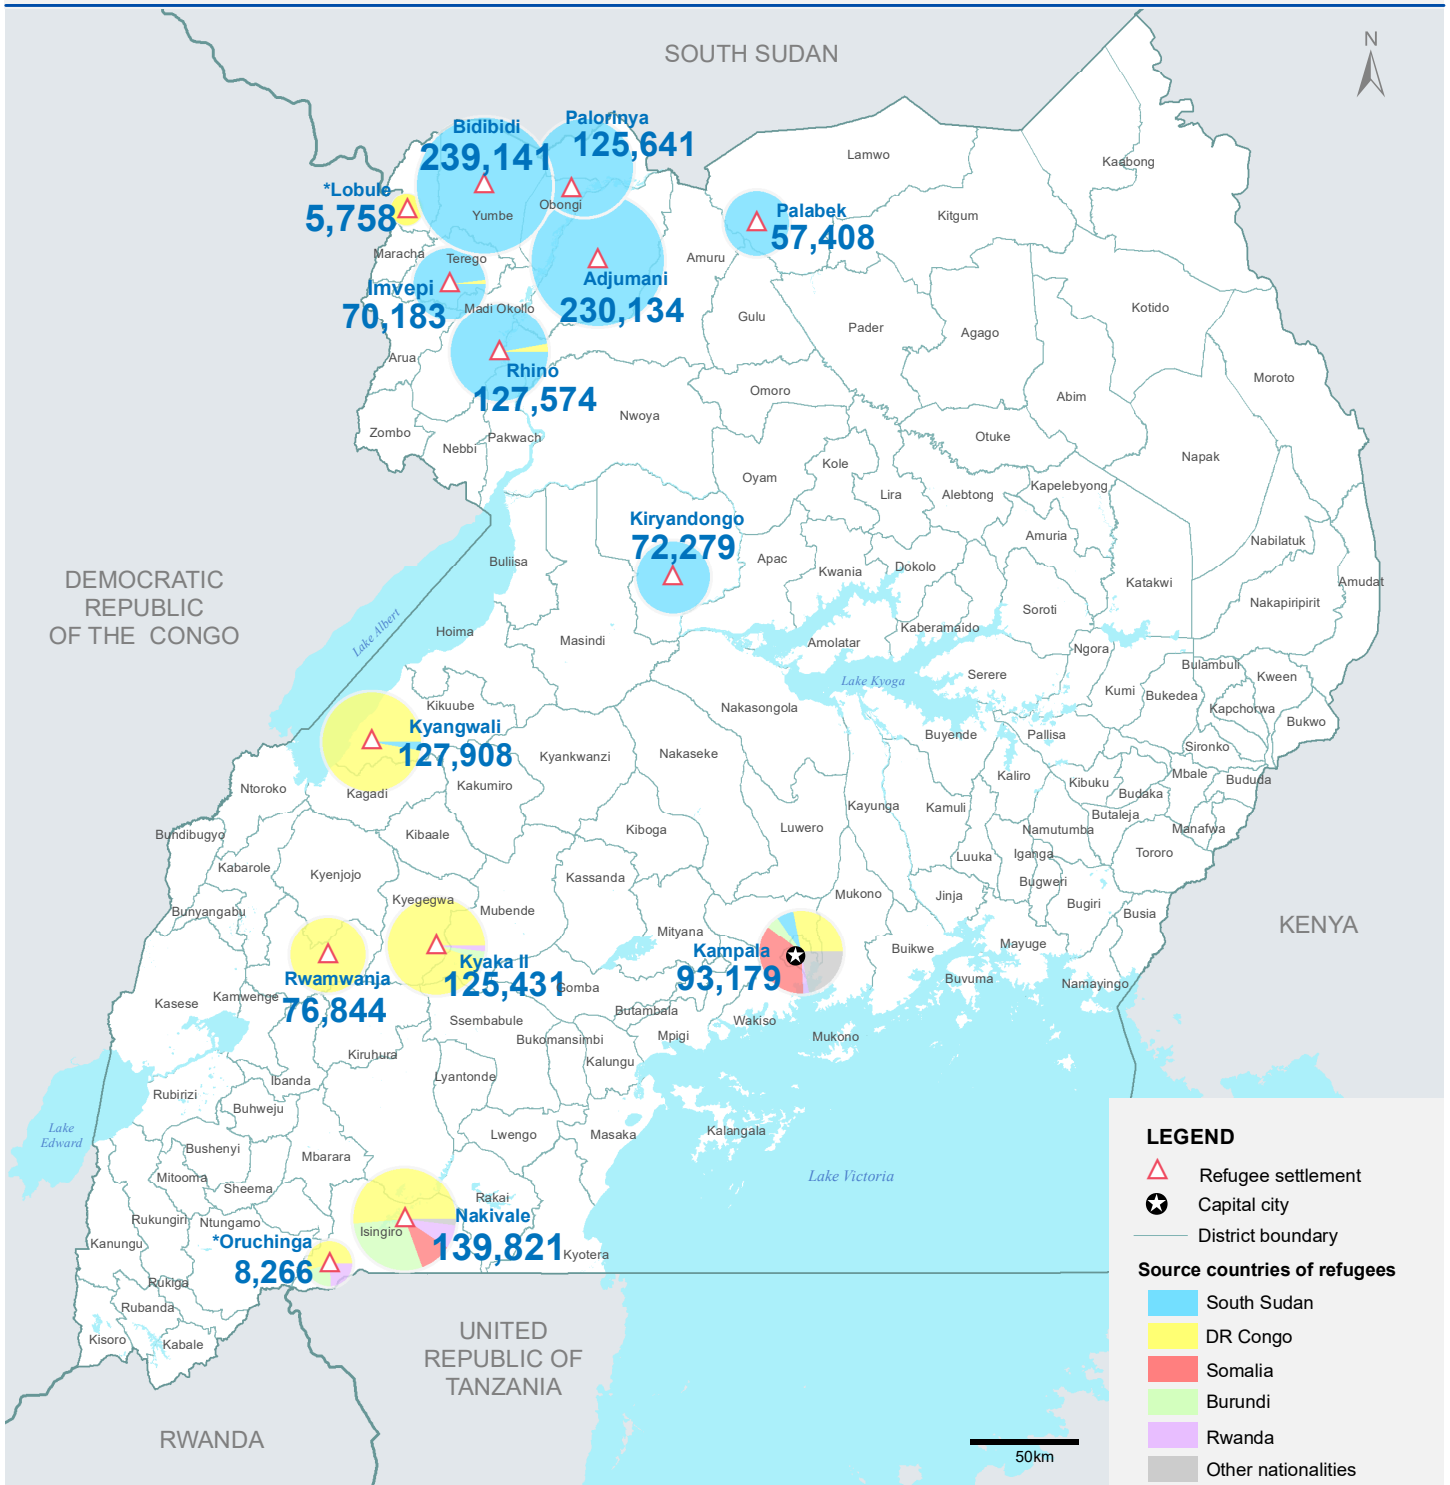

Refugees and Asylum-Seekers in Uganda

Uganda Refugee Response

31 July 2021

Total refugees and asylum-seekers
1,499,562

Countries of origin

Refugees per location

LEGEND

- △ Refugee settlement
- ★ Capital city
- District boundary

Source countries of refugees

- South Sudan
- DR Congo
- Somalia
- Burundi
- Rwanda
- Other nationalities

The boundaries and names shown and the designations used on this map do not imply official endorsement or acceptance by the United Nations.

*Oruchinga and Lobule symbols not to scale