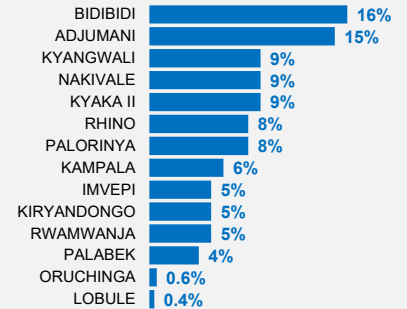

Refugees and Asylum-Seekers in Uganda

Uganda Refugee Response

31 July 2021

Total refugees and asylum-seekers
1,499,562

Countries of origin

Refugees per location

LEGEND

- △ Refugee settlement
- ★ Capital city
- District boundary

Source countries of refugees

- South Sudan
- DR Congo
- Somalia
- Burundi
- Rwanda
- Other nationalities

The boundaries and names shown and the designations used on this map do not imply official endorsement or acceptance by the United Nations.

*Oruchinga and Lobule symbols not to scale