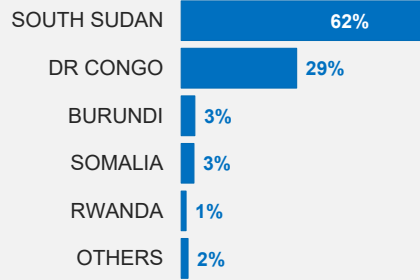

Refugees and Asylum-Seekers in Uganda

Uganda Refugee Response

31 July 2021

Total refugees and asylum-seekers
1,499,562

Countries of origin

Refugees per location

LEGEND

- △ Refugee settlement
- ★ Capital city
- District boundary

Source countries of refugees

- South Sudan
- DR Congo
- Somalia
- Burundi
- Rwanda
- Other nationalities

The boundaries and names shown and the designations used on this map do not imply official endorsement or acceptance by the United Nations.

*Oruchinga and Lobule symbols not to scale