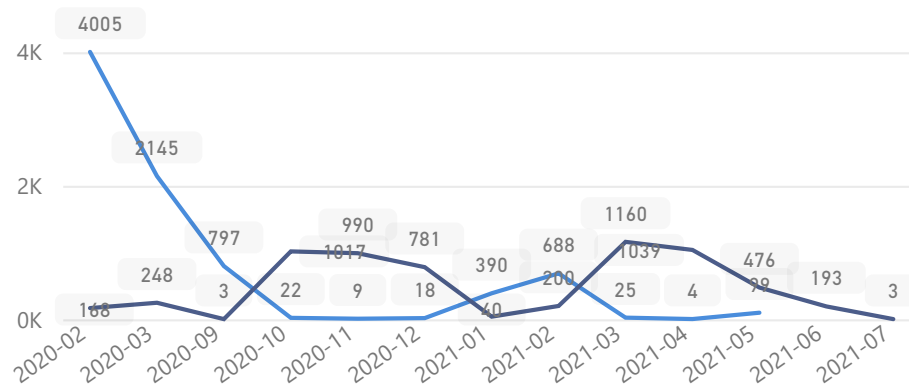

Uganda - Refugee Statistics July 2021 - Nakivale

Total Population

139,821

Total Refugees

139,649

Total Households

39,390

Total Asylum-Seekers

Country of Origin

Country of Origin	Total
Democratic Republic of the Congo	71,778
Burundi	40,742
Somalia	13,882
Rwanda	10,454
Eritrea	1,739
Ethiopia	936
South Sudan	224

Age & Gender Breakdown

Specific Needs - Top 7

New Registration by Month

● New Registration ● Birth

Occupation - Top 5

28.4% Have occupation

* Age is between 18 - 59 years for Occupation

Assistance Status