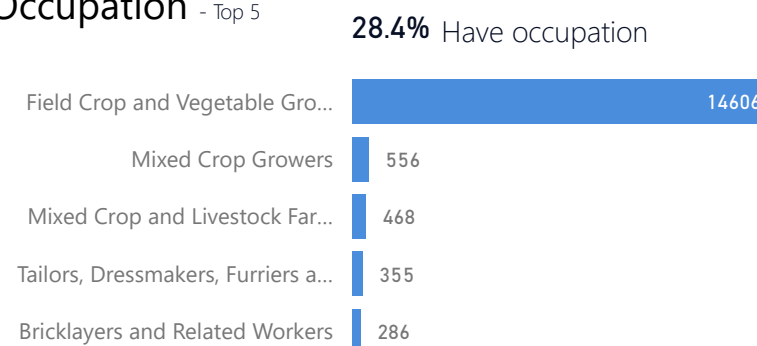

Country of Origin

Country of Origin	Total
Democratic Republic of the Congo	71,778
Burundi	40,742
Somalia	13,882
Rwanda	10,454
Eritrea	1,739
Ethiopia	936
South Sudan	224

Age & Gender Breakdown

Specific Needs - Top 7

New Registration by Month

● New Registration ● Birth

Occupation - Top 5

28.4% Have occupation

* Age is between 18 - 59 years for Occupation

Assistance Status