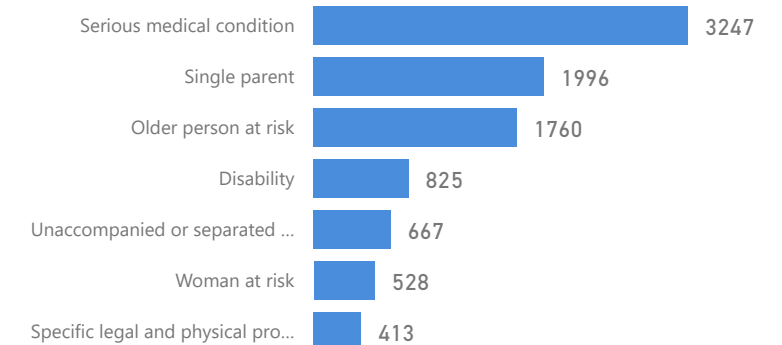

Uganda - Refugee Statistics July 2021 - Nakivale

Total Population

139,821

Total Refugees

139,649

Total Households

39,390

Total Asylum-Seekers

172

Zones - Top 10

Level3	HHs	Individuals
Base Camp	23,005	77,789
Rubondo	9,694	36,085
Juru	6,438	25,386
Kampala Central	71	171
Rubaga Division	57	151
Makindye Division	66	143
Sweswe	5	13
Kifunjo	1	4
Buliti	2	2
Fizi	1	2

Country of Origin

Country of Origin	Total
Democratic Republic of the Congo	71,778
Burundi	40,742
Somalia	13,882
Rwanda	10,454
Eritrea	1,739
Ethiopia	936
South Sudan	224

Age & Gender Breakdown

Specific Needs - Top 7

New Registration by Month

● New Registration ● Birth

Occupation - Top 5

28.4% Have occupation

* Age is between 18 - 59 years for Occupation

Assistance Status