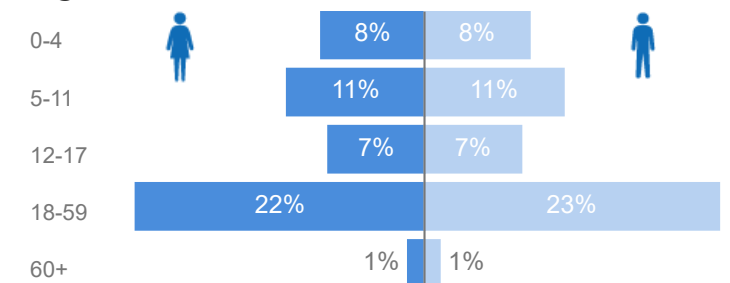

172

Zones - Top 10

Level3	HHs	Individuals
Base Camp	23,005	77,789
Rubondo	9,694	36,085
Juru	6,438	25,386
Kampala Central	71	171
Rubaga Division	57	151
Makindye Division	66	143
Sweswe	5	13
Kifunjo	1	4
Buliti	2	2
Fizi	1	2

Country of Origin

Country of Origin	Total
Democratic Republic of the Congo	71,778
Burundi	40,742
Somalia	13,882
Rwanda	10,454
Eritrea	1,739
Ethiopia	936
South Sudan	224

Age & Gender Breakdown

Specific Needs - Top 7

New Registration by Month

● New Registration ● Birth

Occupation - Top 5

28.4% Have occupation

* Age is between 18 - 59 years for Occupation

Assistance Status