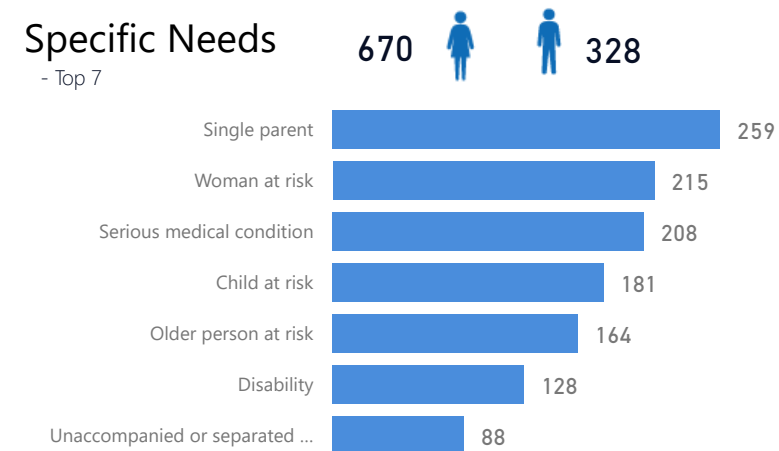

3%
253

Total Refugees

8,259

Total Asylum-Seekers

2

Female

51%
4,225

Youth 15-24

21%
1,738

Zones - Top 10

| Level3 | HHs | Individuals |
|-------------------|-----|-------------|
| Kifunjo | 594 | 2,470 |
| Busheka | 498 | 2,189 |
| Michinga | 477 | 2,139 |
| Rurongo | 201 | 905 |
| Kazinga | 120 | 542 |
| Makindye Division | 2 | 6 |
| Rubondo | 1 | 1 |

Country of Origin

| Country of Origin | Total |
|----------------------------------|-------|
| Democratic Republic of the Congo | 4,440 |
| Rwanda | 1,981 |
| Burundi | 1,809 |
| South Sudan | 31 |

Age & Gender Breakdown

Specific Needs - Top 7

New Registration by Month

● New Registration ● Birth

Occupation - Top 5

41.4% Have occupation

* Age is between 18 - 59 years for Occupation

Assistance Status