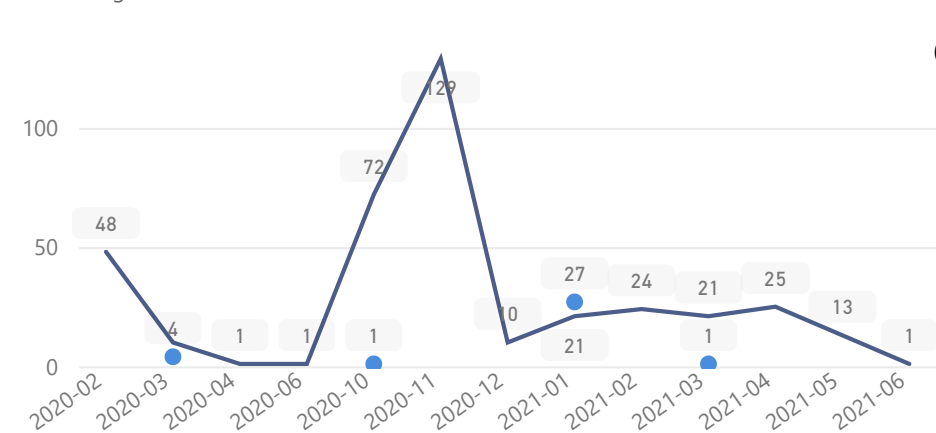

3%
253

Total Refugees

8,259

Total Asylum-Seekers

2

Female

51%
4,225

Youth 15-24

Country of Origin

| Country of Origin | Total |
|----------------------------------|-------|
| Democratic Republic of the Congo | 4,440 |
| Rwanda | 1,981 |
| Burundi | 1,809 |
| South Sudan | 31 |

Age & Gender Breakdown

Specific Needs - Top 7

New Registration by Month

● New Registration ● Birth

Occupation - Top 5

41.4% Have occupation

* Age is between 18 - 59 years for Occupation

Assistance Status