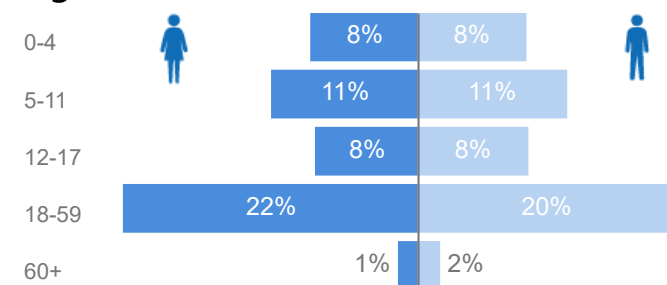

3%
253

Total Refugees

8,259

Total Asylum-Seekers

2

Female

51%
4,225

Youth 15-24

21%
1,738

Zones - Top 10

| Level3 | HHs | Individuals |
|-------------------|-----|-------------|
| Kifunjo | 594 | 2,470 |
| Busheka | 498 | 2,189 |
| Michinga | 477 | 2,139 |
| Rurongo | 201 | 905 |
| Kazinga | 120 | 542 |
| Makindye Division | 2 | 6 |
| Rubondo | 1 | 1 |

Country of Origin

| Country of Origin | Total |
|----------------------------------|-------|
| Democratic Republic of the Congo | 4,440 |
| Rwanda | 1,981 |
| Burundi | 1,809 |
| South Sudan | 31 |

Age & Gender Breakdown