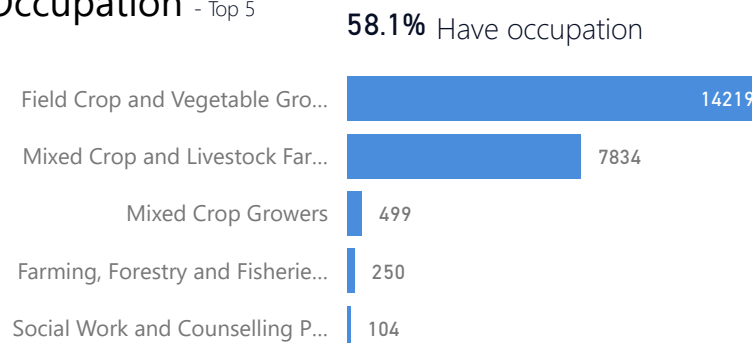

Age & Gender Breakdown

Specific Needs - Top 7

3,201 (Female) 1,919 (Male)

New Registration by Month

Occupation - Top 5

Assistance Status

* Age is between 18 - 59 years for Occupation