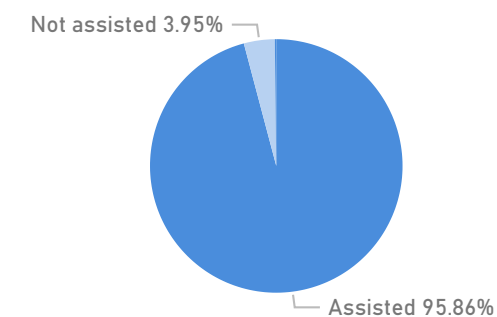

Age & Gender Breakdown

Specific Needs - Top 7

3,201 (Female) 1,919 (Male)

New Registration by Month

Occupation - Top 5

Assistance Status

* Age is between 18 - 59 years for Occupation