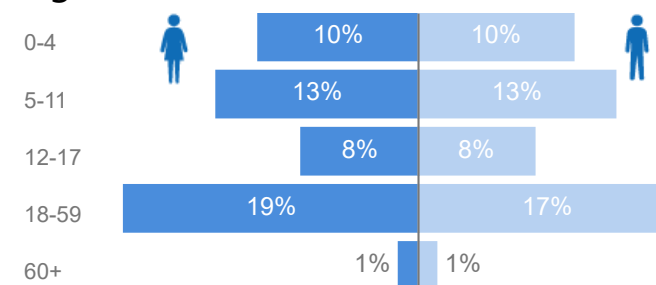

Uganda - Refugee Statistics July 2021 - Rwamwanja

Total Population

76,844

Total Refugees

76,205

Total Households

18,395

Total Asylum-Seekers

Age & Gender Breakdown

Specific Needs - Top 7

3,201 (Female) 1,919 (Male)

New Registration by Month

Occupation - Top 5

Assistance Status

* Age is between 18 - 59 years for Occupation