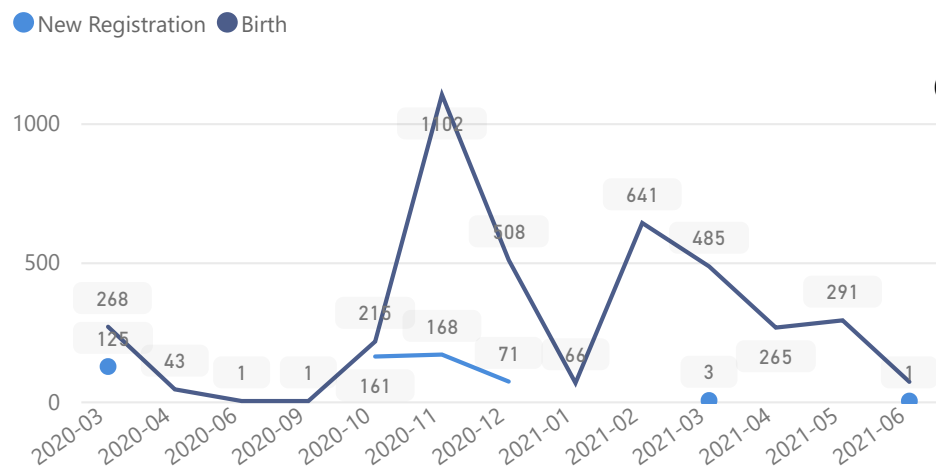

Uganda - Refugee Statistics July 2021 - Rwamwanja

Total Population

76,844

Total Refugees

76,205

Total Households

18,395

Total Asylum-Seekers

Age & Gender Breakdown

Specific Needs - Top 7

3,201 (Female) 1,919 (Male)

New Registration by Month

Occupation - Top 5

Assistance Status

* Age is between 18 - 59 years for Occupation