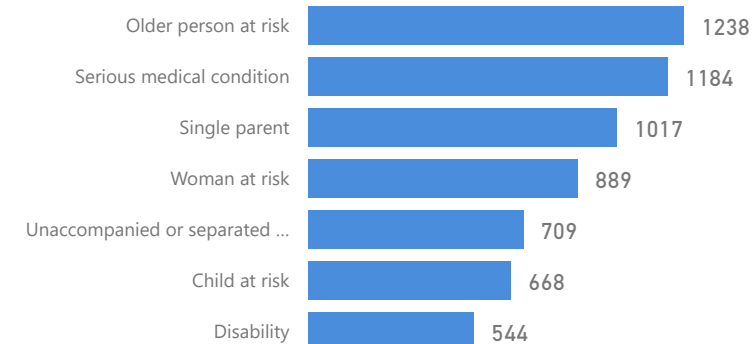

Uganda - Refugee Statistics July 2021 - Rwamwanja

Total Population

76,844

Total Refugees

76,205

Total Households

18,395

Total Asylum-Seekers

639

Zones - Top 10

| Level3 | HHs | Individuals |
|-----------|-------|-------------|
| Kyempango | 4,973 | 20,694 |
| Kaihora | 2,413 | 10,884 |
| Mahani | 2,699 | 10,611 |
| Nkoma | 1,970 | 8,538 |
| Ntenungi | 1,830 | 8,244 |
| Base Camp | 1,808 | 7,087 |
| Mahiga | 1,147 | 4,438 |
| Kikuura | 652 | 2,617 |
| Waijagahe | 515 | 2,187 |
| Buguta | 373 | 1,491 |

Age & Gender Breakdown

Specific Needs - Top 7

3,201 (Female) 1,919 (Male)

New Registration by Month

Occupation - Top 5

Assistance Status

* Age is between 18 - 59 years for Occupation