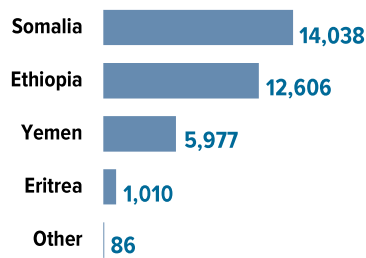

33,717
REFUGEES AND
ASYLUM-SEEKERS

POPULATION BY REGION OF ASYLUM

POPULATION BY COUNTRY OF ORIGIN

AGE AND GENDER COMPOSITION

The boundaries and names shown and the designations used on this map do not imply official endorsement or acceptance by the United Nations.