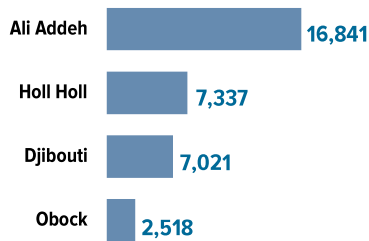

33,717
REFUGEES AND
ASYLUM-SEEKERS

POPULATION BY REGION OF ASYLUM

POPULATION BY COUNTRY OF ORIGIN

AGE AND GENDER COMPOSITION

The boundaries and names shown and the designations used on this map do not imply official endorsement or acceptance by the United Nations.