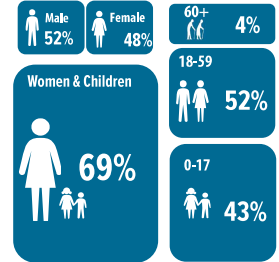

33,717
REFUGEES AND
ASYLUM-SEEKERS

POPULATION BY REGION OF ASYLUM

POPULATION BY COUNTRY OF ORIGIN

AGE AND GENDER COMPOSITION

The boundaries and names shown and the designations used on this map do not imply official endorsement or acceptance by the United Nations.