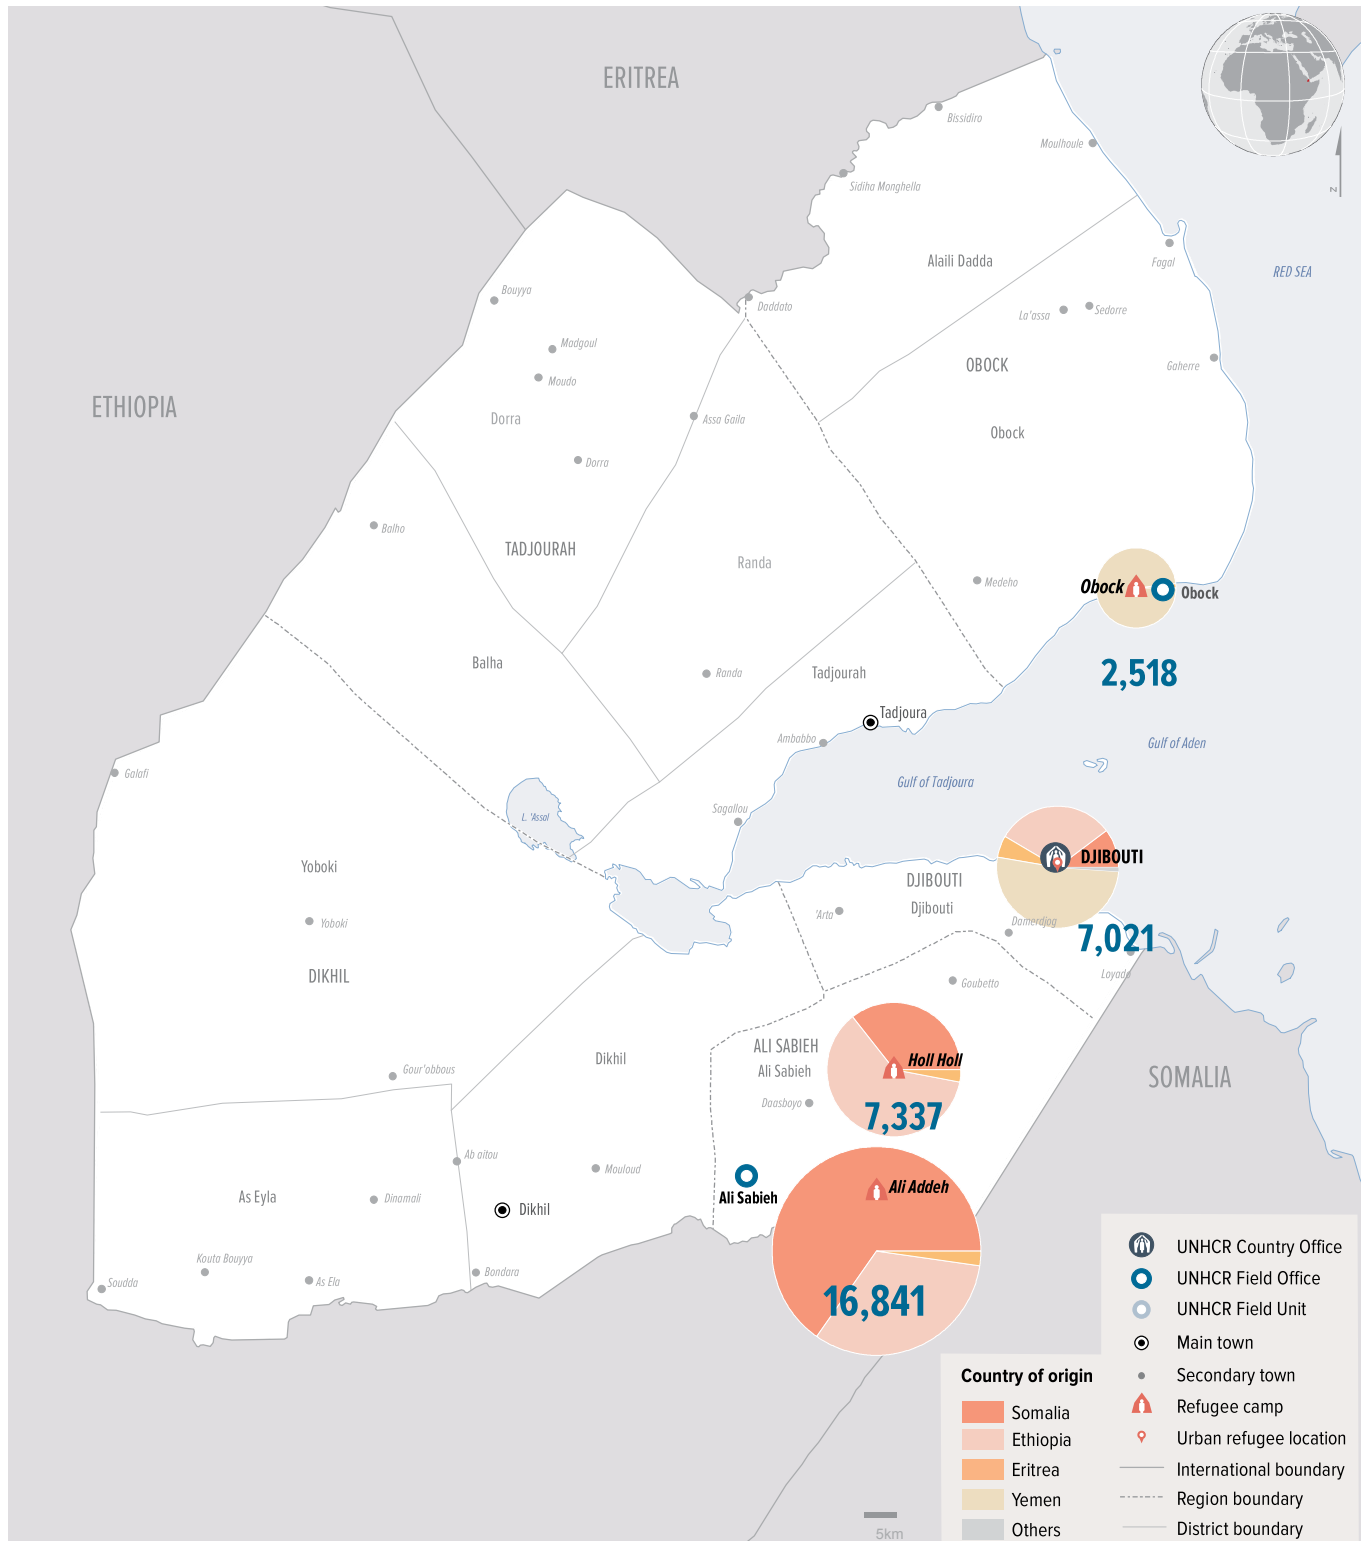

33,717
REFUGEES AND
ASYLUM-SEEKERS

POPULATION BY REGION OF ASYLUM

POPULATION BY COUNTRY OF ORIGIN

AGE AND GENDER COMPOSITION

The boundaries and names shown and the designations used on this map do not imply official endorsement or acceptance by the United Nations.