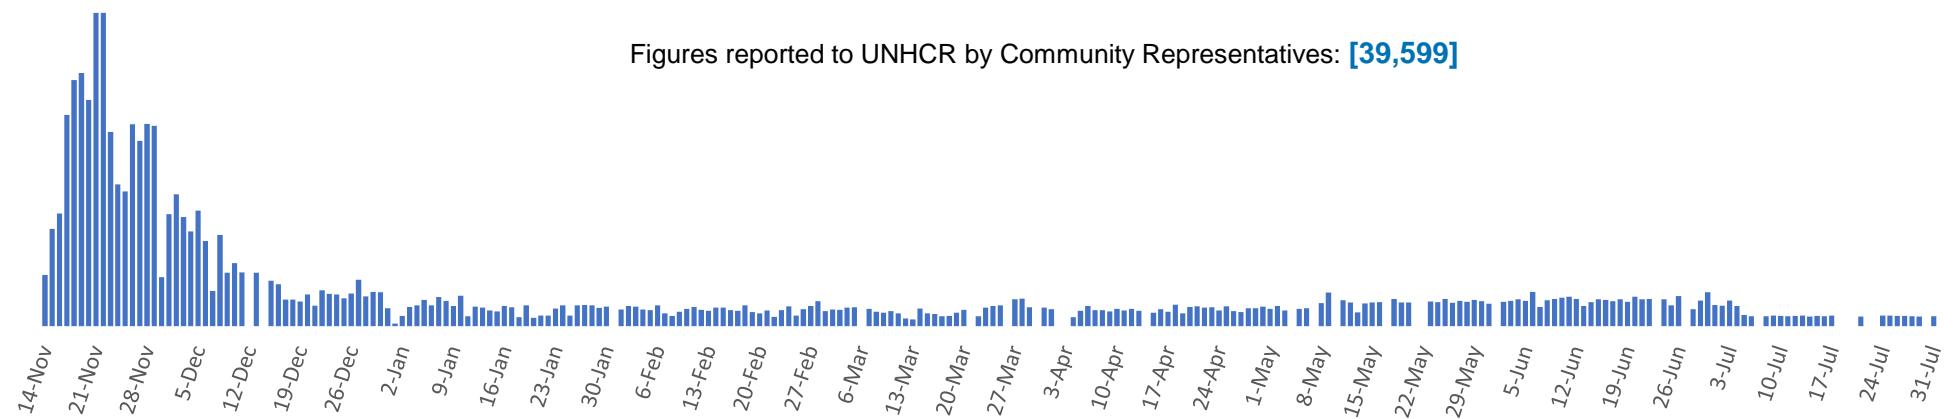

34,168 People displaced during the 2020 conflict and remaining in a refugee-like situation in Armenia as of 31 May 2021

World Vision (UNHCR partner) departure monitoring of buses provided by the Mayor's Office in Yerevan

Figures reported to UNHCR by Community Representatives: [39,599]

Maps and Infographics in this document do not imply the expression of any opinion on the part of UNHCR concerning the legal status of any country, territory, city or area, of its authorities, or the delimitation of frontiers or boundaries. All statistics are provisional and subject to change. | Contact: alasad@unhcr.org or ghevondy@unhcr.org | sources: UNHCR, MoTAI (MS) | *World Vision is monitoring departures of spontaneous returns organized by the Mayor's Office of Yerevan by bus from Yerevan to return areas, the figure is based on direct observation from World Vision protection teams. | From Russian Peacekeeping Forces 13 observation posts 52,700 returnees were reported; Last report was on the 20-02-2021 at the official website of Ministry of Defence of Russian Federation, available at: http://mil.ru/russian_peacekeeping_forces/bulletins/more.htm?id=12345973@egNews. UNHCR does not have access to areas of return and can not verify the sustainability of return.