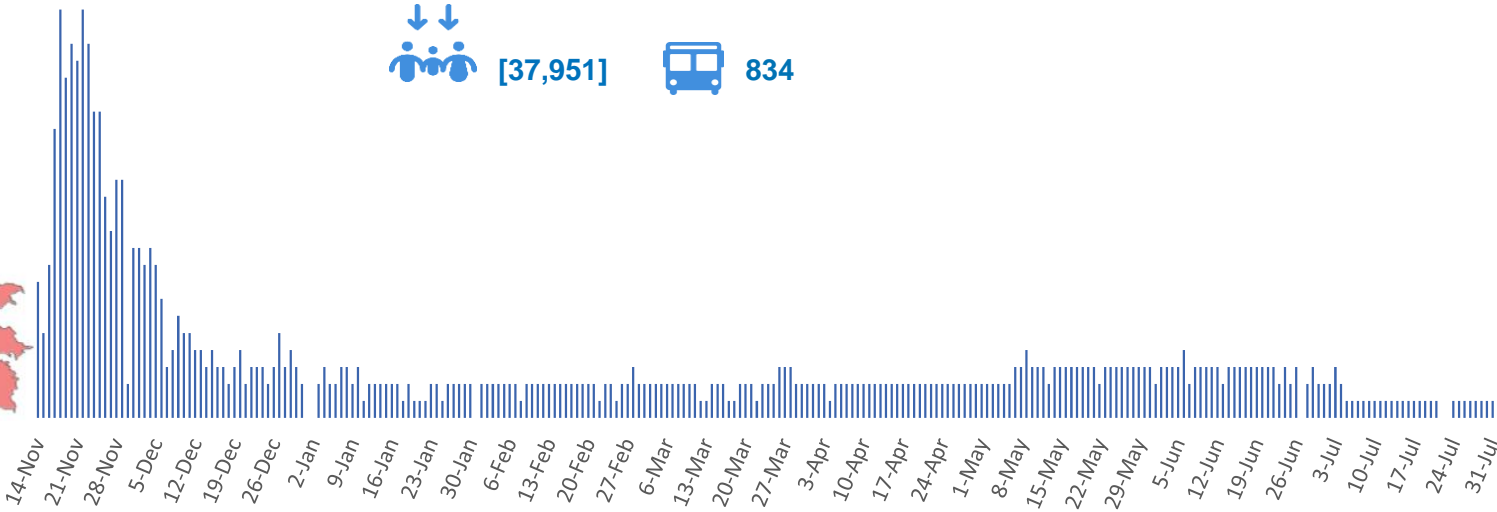

34,168 People displaced during the 2020 conflict and remaining in a refugee-like situation in Armenia as of 31 May 2021

World Vision (UNHCR partner) departure monitoring of buses provided by the Mayor's Office in Yerevan

Figures reported to UNHCR by Community Representatives: [39,599]

Maps and Infographics in this document do not imply the expression of any opinion on the part of UNHCR concerning the legal status of any country, territory, city or area, of its authorities, or the delimitation of frontiers or boundaries. All statistics are provisional and subject to change. | Contact: alasad@unhcr.org or ghevondy@unhcr.org | sources: UNHCR, MoTAI (MS) | *World Vision is monitoring departures of spontaneous returns organized by the Mayor's Office of Yerevan by bus from Yerevan to return areas, the figure is based on direct observation from World Vision protection teams. | From Russian Peacekeeping Forces 13 observation posts 52,700 returnees were reported; Last report was on the 20-02-2021 at the official website of Ministry of Defence of Russian Federation, available at: http://mil.ru/russian_peacekeeping_forces/bulletins/more.htm?id=12345973@egNews. UNHCR does not have access to areas of return and can not verify the sustainability of return.