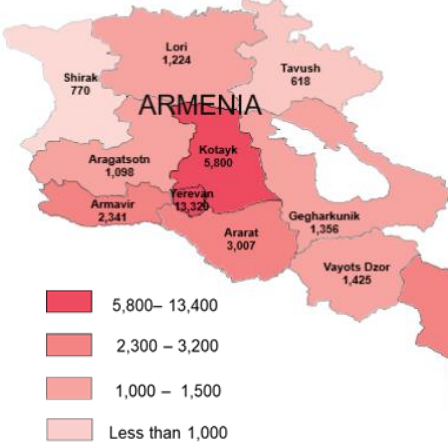

34,168 People displaced during the 2020 conflict and remaining in a refugee-like situation in Armenia as of 31 May 2021

World Vision (UNHCR partner) departure monitoring of buses provided by the Mayor's Office in Yerevan

Figures reported to UNHCR by Community Representatives: [39,599]

Maps and Infographics in this document do not imply the expression of any opinion on the part of UNHCR concerning the legal status of any country, territory, city or area, of its authorities, or the delimitation of frontiers or boundaries. All statistics are provisional and subject to change. | Contact: alasad@unhcr.org or ghevondy@unhcr.org | sources: UNHCR, MoTAI (MS) | *World Vision is monitoring departures of spontaneous returns organized by the Mayor's Office of Yerevan by bus from Yerevan to return areas, the figure is based on direct observation from World Vision protection teams. | From Russian Peacekeeping Forces 13 observation posts 52,700 returnees were reported; Last report was on the 20-02-2021 at the official website of Ministry of Defence of Russian Federation, available at: http://mil.ru/russian_peacekeeping_forces/bulletins/more.htm?id=12345973@egNews. UNHCR does not have access to areas of return and can not verify the sustainability of return.