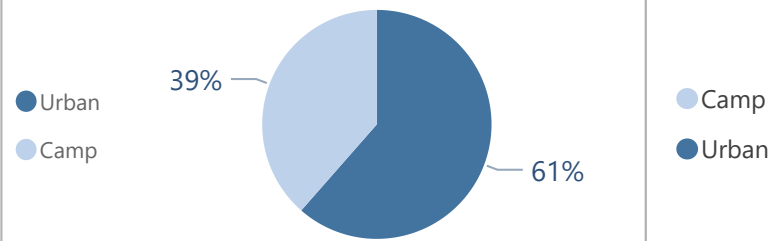

Camp and Urban Population

Population Trend

Governorate	Individuals	Household	% of Total
Erbil	125,464	39,675	50.79%
Erbil Urban	95,394	32,710	38.61%
Darashakran Camp	11,661	2,600	4.72%
Qushtapa Camp	8,336	2,004	3.37%
Kawergosk Camp	7,918	1,896	3.21%
Basirma Camp	2,155	465	0.87%
Duhok	84,210	21,922	34.09%
Domiz Camp	30,924	7,209	12.52%
Duhok Urban	28,632	8,881	11.59%
Domiz Camp 2	10,911	2,536	4.42%
Gawilan Camp	8,976	2,032	3.63%
Bardarash Camp	3,692	1,002	1.49%
Akre Settlement	1,075	262	0.44%
Sulaymaniyah	32,263	10,177	13.06%
Sulaymaniyah Urban	22,698	7,893	9.19%
Arbat Camp	9,565	2,284	3.87%
Other	5,107	2,688	2.07%
Other Urban Locations	5,107	2,688	2.07%
Total	247,044	74,462	100.00%