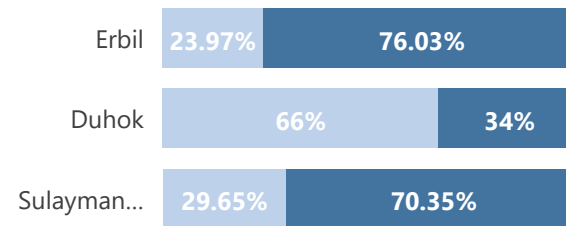

Camp and Urban Population

Population Trend

Governorate	Individuals	Household	% of Total
Erbil	125,464	39,675	50.79%
Erbil Urban	95,394	32,710	38.61%
Darashakran Camp	11,661	2,600	4.72%
Qushtapa Camp	8,336	2,004	3.37%
Kawergosk Camp	7,918	1,896	3.21%
Basirma Camp	2,155	465	0.87%
Duhok	84,210	21,922	34.09%
Domiz Camp	30,924	7,209	12.52%
Duhok Urban	28,632	8,881	11.59%
Domiz Camp 2	10,911	2,536	4.42%
Gawilan Camp	8,976	2,032	3.63%
Bardarash Camp	3,692	1,002	1.49%
Akre Settlement	1,075	262	0.44%
Sulaymaniyah	32,263	10,177	13.06%
Sulaymaniyah Urban	22,698	7,893	9.19%
Arbat Camp	9,565	2,284	3.87%
Other	5,107	2,688	2.07%
Other Urban Locations	5,107	2,688	2.07%
Total	247,044	74,462	100.00%