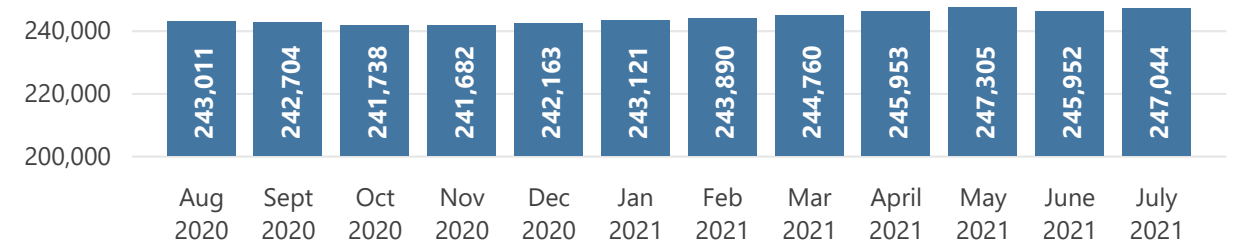

Camp and Urban Population

Population Trend

Governorate	Individuals	Household	% of Total
Erbil	125,464	39,675	50.79%
Erbil Urban	95,394	32,710	38.61%
Darashakran Camp	11,661	2,600	4.72%
Qushtapa Camp	8,336	2,004	3.37%
Kawergosk Camp	7,918	1,896	3.21%
Basirma Camp	2,155	465	0.87%
Duhok	84,210	21,922	34.09%
Domiz Camp	30,924	7,209	12.52%
Duhok Urban	28,632	8,881	11.59%
Domiz Camp 2	10,911	2,536	4.42%
Gawilan Camp	8,976	2,032	3.63%
Bardarash Camp	3,692	1,002	1.49%
Akre Settlement	1,075	262	0.44%
Sulaymaniyah	32,263	10,177	13.06%
Sulaymaniyah Urban	22,698	7,893	9.19%
Arbat Camp	9,565	2,284	3.87%
Other	5,107	2,688	2.07%
Other Urban Locations	5,107	2,688	2.07%
Total	247,044	74,462	100.00%