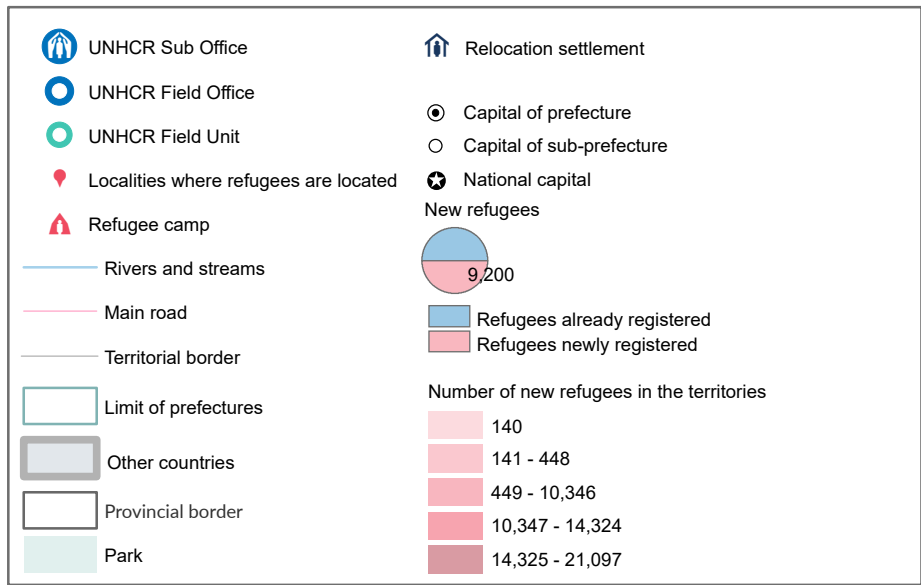

Central African refugees and AS¹ in the DRC

Central African refugees evolution in DRC from 2013 to 2021