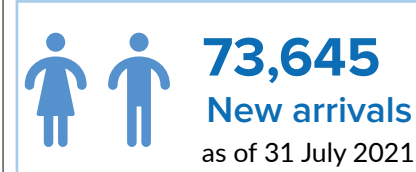

Central African refugees and AS¹ in the DRC

Central African refugees evolution in DRC from 2013 to 2021