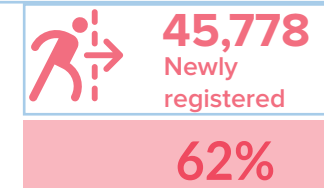

Central African refugees and AS¹ in the DRC

Central African refugees evolution in DRC from 2013 to 2021