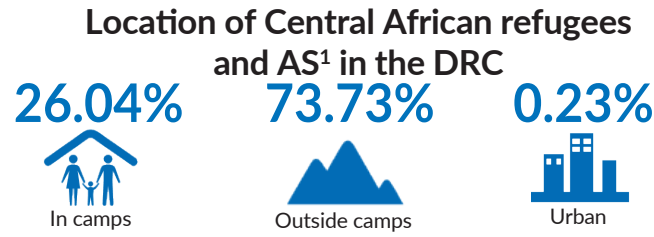

Central African refugees and AS¹ in the DRC

Central African refugees evolution in DRC from 2013 to 2021