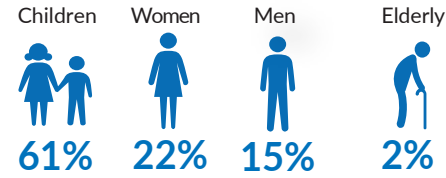

Central African refugees and AS¹ in the DRC

Central African refugees evolution in DRC from 2013 to 2021