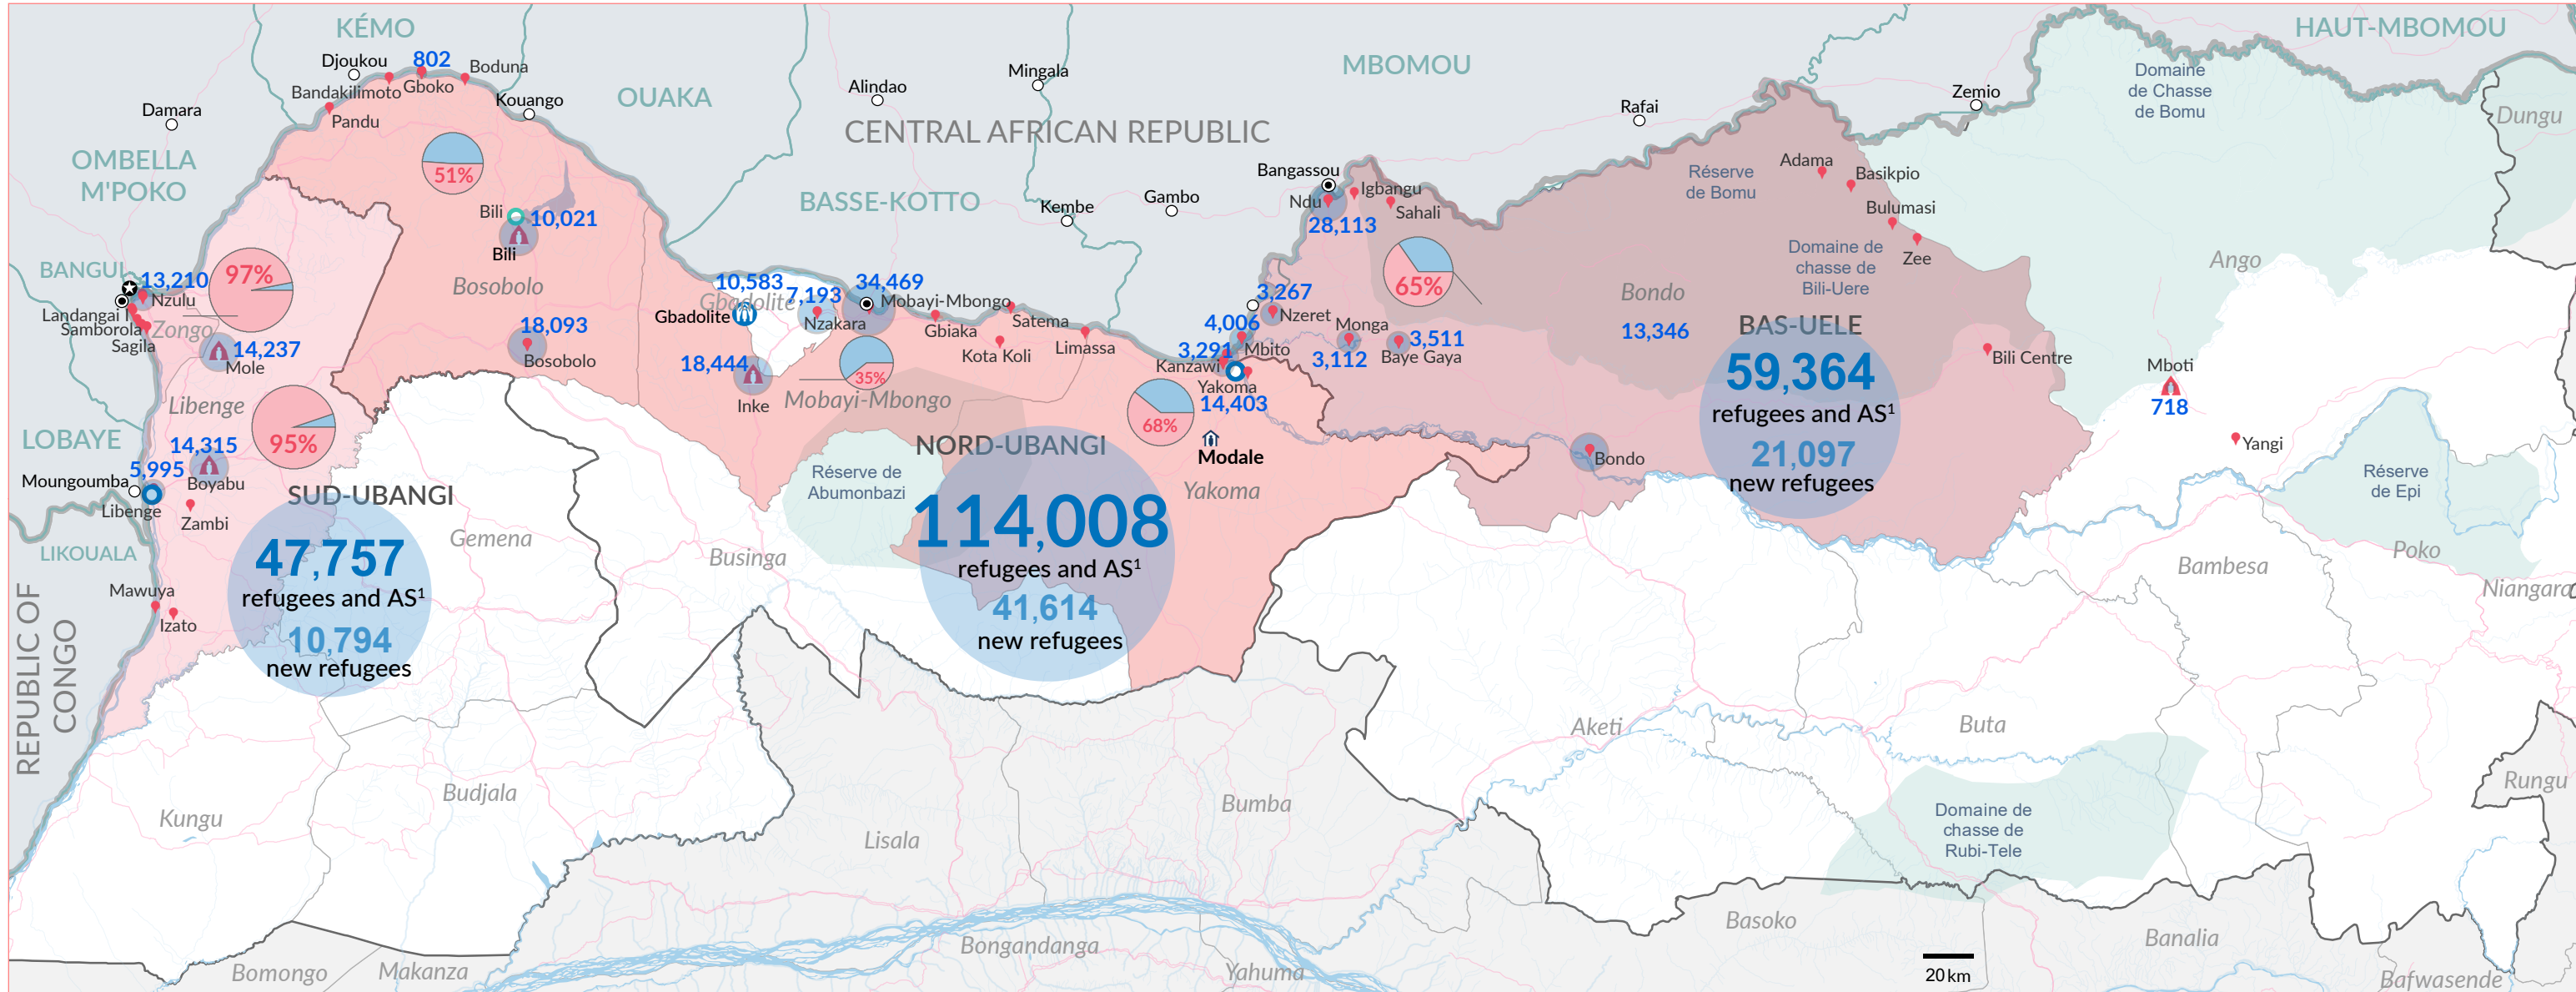

Central African refugees and AS¹ in the DRC

Central African refugees evolution in DRC from 2013 to 2021