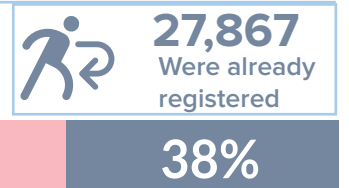

Central African refugees and AS¹ in the DRC

Central African refugees evolution in DRC from 2013 to 2021