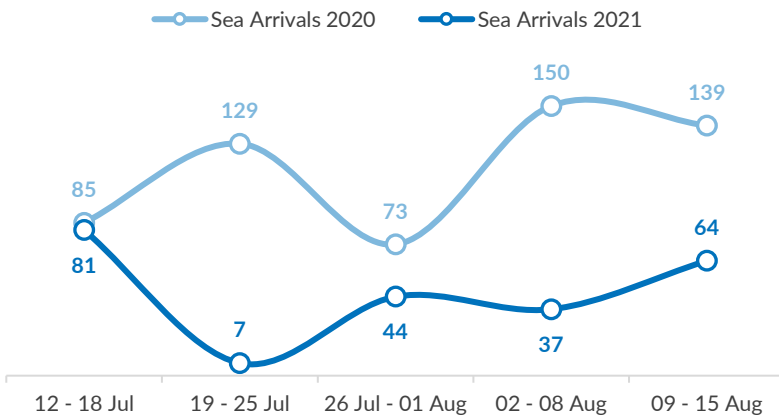

# Aegean Islands Weekly Snapshot

## Arrivals

This week, 64 people arrived on the Aegean islands, a increase from last week's 37 arrivals but a decrease from last year's 139 arrivals, during the same period.

The average daily arrivals on all islands this week equaled 9, compared to 5 in the previous week.

## Entry Points by Sea

Samos received the highest number of arrivals (57), followed by the Dodecanese islands (7). Chios and Samos received no arrivals.

The majority of the population on the Aegean islands are from Afghanistan (48%), Syria (13%) and DRC (10%).

Women account for 21% of the population, and children for 29% of whom nearly 7 out of 10 are younger than 12 years old.