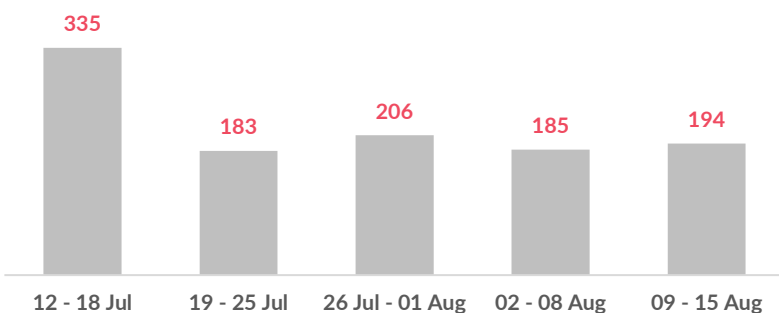

Departures to the mainland

This week, 194 refugees and asylum-seekers, once authorized by the authorities, departed from the Aegean islands to the mainland.

Present Population on the Islands

Some 6,600 refugees and asylum-seekers reside on the Aegean islands. Of those, some 4,700 (71%) reside in the permanent and temporary Reception and Identification Centers (RICs).

The majority of the population on the Aegean islands are from Afghanistan (48%), Syria (13%) and DRC (10%).

Women account for 21% of the population, and children for 29% of whom nearly 7 out of 10 are younger than 12 years old.

Approximately 14% of the children are unaccompanied or separated, mainly from Afghanistan.