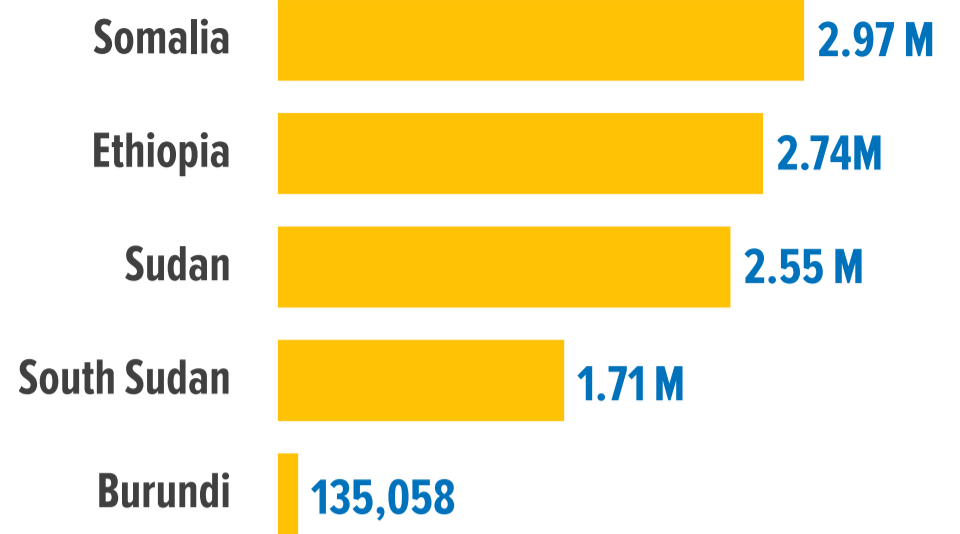

10.10M

INTERNALLY DISPLACED PERSONS (IDPS)

The boundaries and names shown and the designations used on this map do not imply official endorsement or acceptance by the United Nations. Final boundaries between the Republic of Sudan and the Republic of South Sudan and Somalia and Ethiopia has not yet been determined.*Final status of the Abyei area is not yet The statistics shown should be considered provisional and subject to change. Refugee statistics based on UNHCR Monthly statistical reports as of 31 July 2021, or latest available. IDP Statistics from OCHA, IOM reports