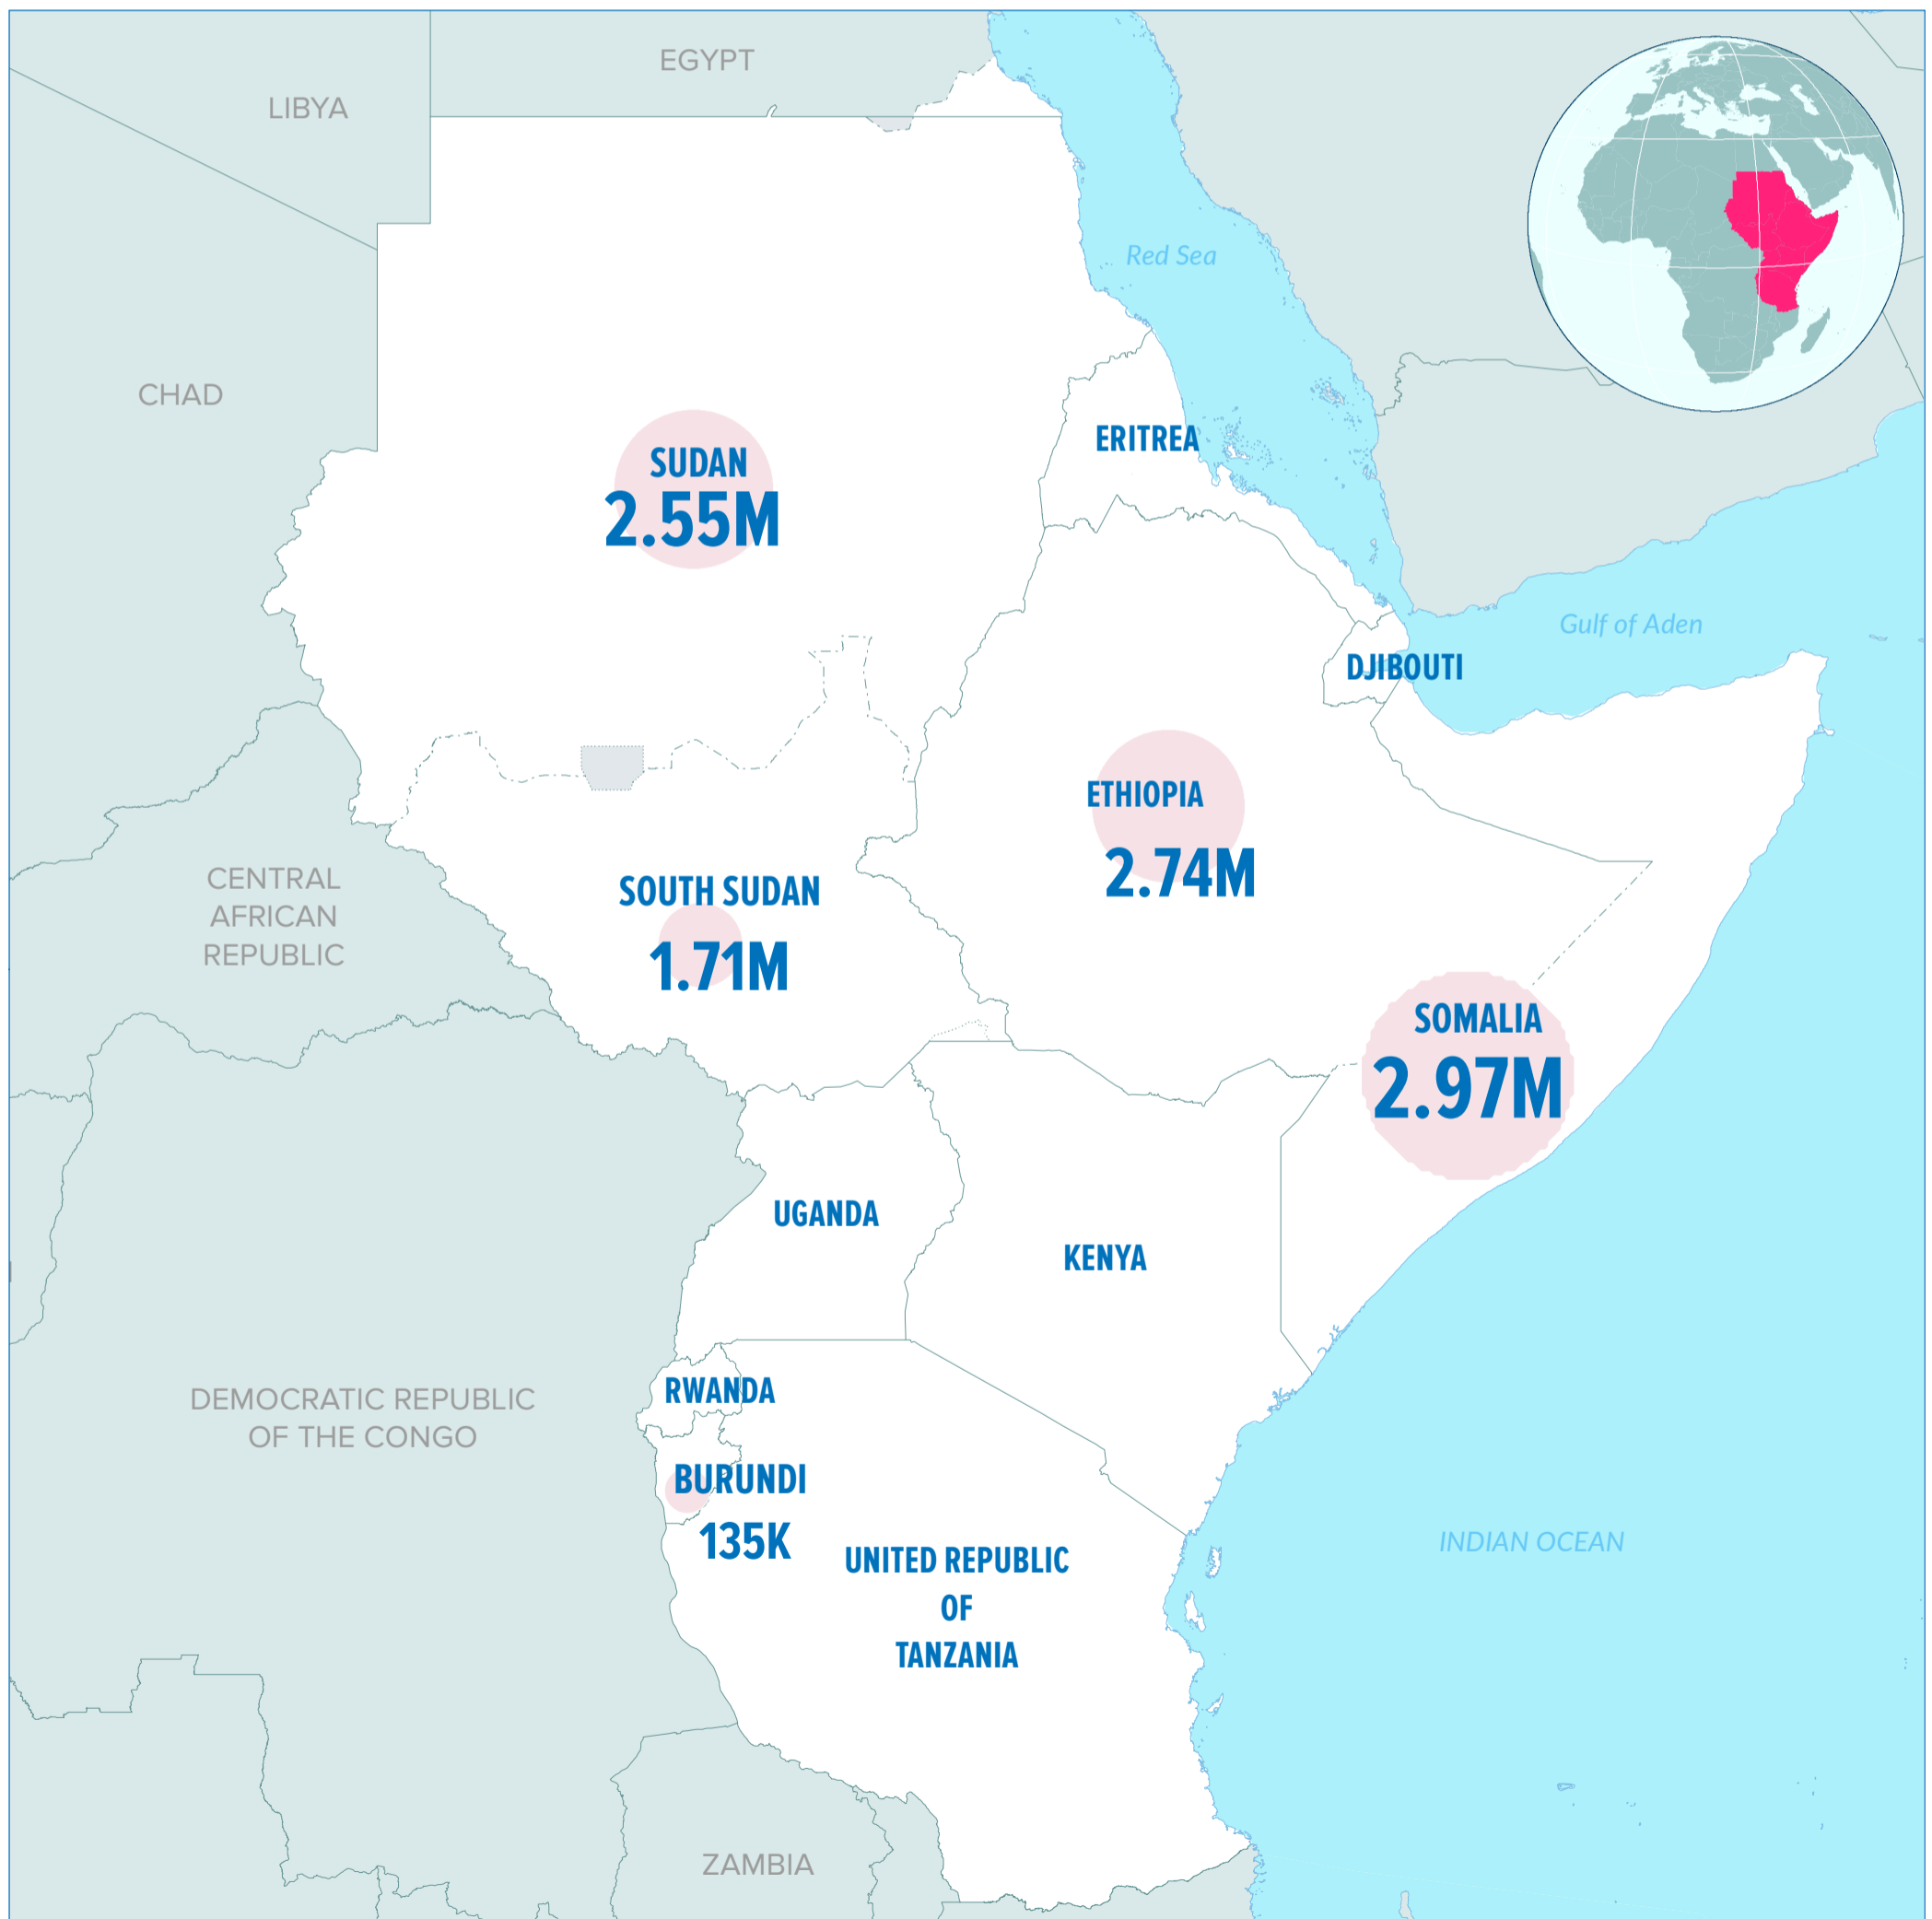

10.10M

INTERNALLY DISPLACED PERSONS (IDPS)

The boundaries and names shown and the designations used on this map do not imply official endorsement or acceptance by the United Nations. Final boundaries between the Republic of Sudan and the Republic of South Sudan and Somalia and Ethiopia has not yet been determined.*Final status of the Abyei area is not yet The statistics shown should be considered provisional and subject to change. Refugee statistics based on UNHCR Monthly statistical reports as of 31 July 2021, or latest available. IDP Statistics from OCHA, IOM reports