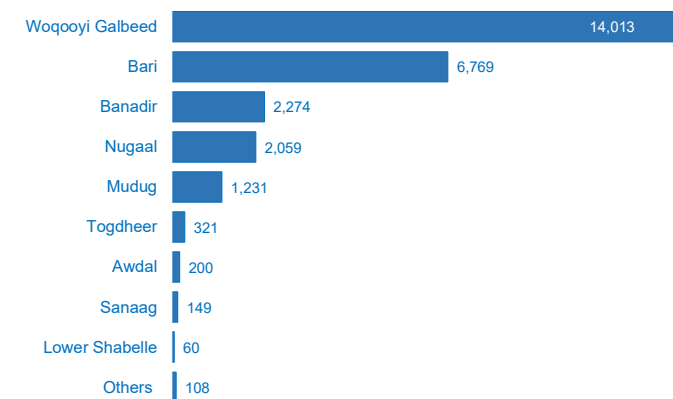

SOMALIA

Refugees and Asylum-seekers as of 31 August 2021

27,184 Registered Refugees and Asylum-seekers

9,296 Households

19,996 Women & Children (73%)

12,614 Registered Refugees

14,570 Registered Asylum-seekers

Age-Gender Demographics

Specific Needs**

** An individual can have more than one specific need

Year of Arrival

Country of Origin

Place of Residence (Individuals)

Arrivals (12-month trends)

The boundaries and names shown and the designations used on this map do not imply official endorsement or acceptance by the United Nations.

*In August 2020, there was a decrease of 8,265 refugee and asylum seekers individuals due to spontaneous departure (25 persons), deaths and other closures (8 persons) and 8,232 persons were inactivated because of no-show during BIMS verification exercise as opposed to an increase of newly registered 16 refugees and asylum-seekers and 8 new-born babies (12 Syrians, 7 Ethiopians, and 5 Yemenis).