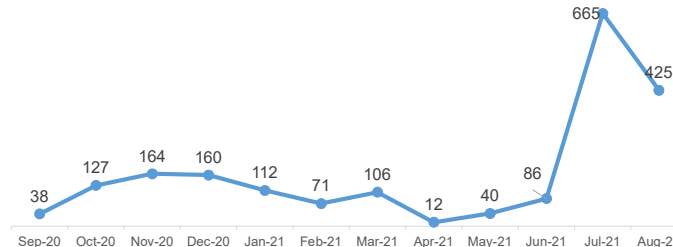

SOMALIA

Refugees and Asylum-seekers as of 31 August 2021

27,184 Registered Refugees and Asylum-seekers

9,296 Households

19,996 Women & Children (73%)

12,614 Registered Refugees

14,570 Registered Asylum-seekers

Age-Gender Demographics

Specific Needs**

** An individual can have more than one specific need

Year of Arrival

Country of Origin

Place of Residence (Individuals)

Arrivals (12-month trends)

The boundaries and names shown and the designations used on this map do not imply official endorsement or acceptance by the United Nations.

*In August 2020, there was a decrease of 8,265 refugee and asylum seekers individuals due to spontaneous departure (25 persons), deaths and other closures (8 persons) and 8,232 persons were inactivated because of no-show during BIMS verification exercise as opposed to an increase of newly registered 16 refugees and asylum-seekers and 8 new-born babies (12 Syrians, 7 Ethiopians, and 5 Yemenis).