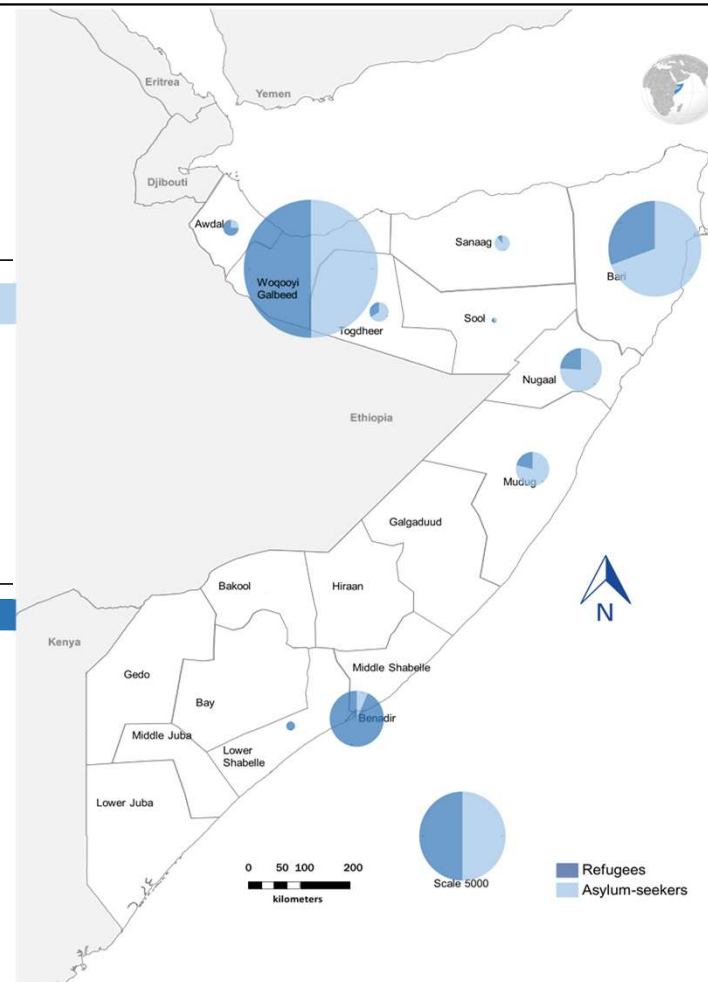

SOMALIA

Refugees and Asylum-seekers as of 31 August 2021

27,184 Registered Refugees and Asylum-seekers

9,296 Households

19,996 Women & Children (73%)

12,614 Registered Refugees

14,570 Registered Asylum-seekers

Age-Gender Demographics

Specific Needs**

** An individual can have more than one specific need

Year of Arrival

Country of Origin

Place of Residence (Individuals)

Arrivals (12-month trends)

The boundaries and names shown and the designations used on this map do not imply official endorsement or acceptance by the United Nations.

*In August 2020, there was a decrease of 8,265 refugee and asylum seekers individuals due to spontaneous departure (25 persons), deaths and other closures (8 persons) and 8,232 persons were inactivated because of no-show during BIMS verification exercise as opposed to an increase of newly registered 16 refugees and asylum-seekers and 8 new-born babies (12 Syrians, 7 Ethiopians, and 5 Yemenis).