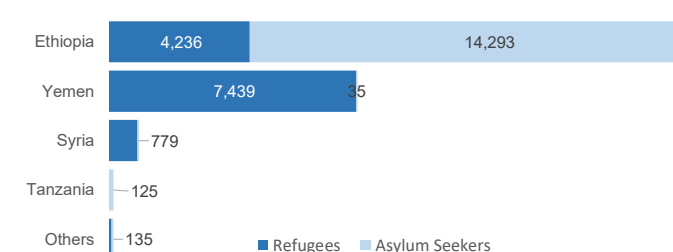

SOMALIA

Refugees and Asylum-seekers as of 31 August 2021

27,184 Registered Refugees and Asylum-seekers

9,296 Households

19,996 Women & Children (73%)

12,614 Registered Refugees

14,570 Registered Asylum-seekers

Age-Gender Demographics

Specific Needs**

** An individual can have more than one specific need

Year of Arrival

Country of Origin

Place of Residence (Individuals)

Arrivals (12-month trends)

The boundaries and names shown and the designations used on this map do not imply official endorsement or acceptance by the United Nations.

*In August 2020, there was a decrease of 8,265 refugee and asylum seekers individuals due to spontaneous departure (25 persons), deaths and other closures (8 persons) and 8,232 persons were inactivated because of no-show during BIMS verification exercise as opposed to an increase of newly registered 16 refugees and asylum-seekers and 8 new-born babies (12 Syrians, 7 Ethiopians, and 5 Yemenis).