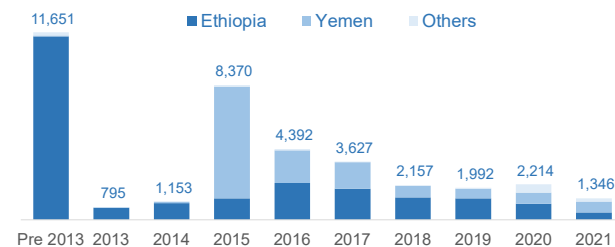

SOMALIA

Refugees and Asylum-seekers as of 31 August 2021

27,184 Registered Refugees and Asylum-seekers

9,296 Households

19,996 Women & Children (73%)

12,614 Registered Refugees

14,570 Registered Asylum-seekers

Age-Gender Demographics

Specific Needs**

** An individual can have more than one specific need

Year of Arrival

Country of Origin

Place of Residence (Individuals)

Arrivals (12-month trends)

The boundaries and names shown and the designations used on this map do not imply official endorsement or acceptance by the United Nations.