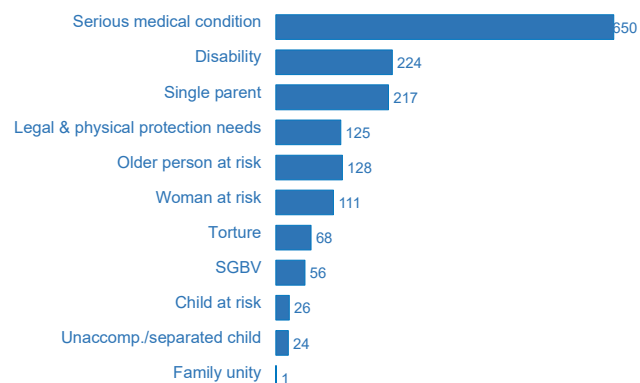

SOMALIA

Refugees and Asylum-seekers as of 31 August 2021

27,184 Registered Refugees and Asylum-seekers

9,296 Households

19,996 Women & Children (73%)

12,614 Registered Refugees

14,570 Registered Asylum-seekers

Age-Gender Demographics

Specific Needs**

** An individual can have more than one specific need

Year of Arrival

Country of Origin

Place of Residence (Individuals)

Arrivals (12-month trends)

The boundaries and names shown and the designations used on this map do not imply official endorsement or acceptance by the United Nations.