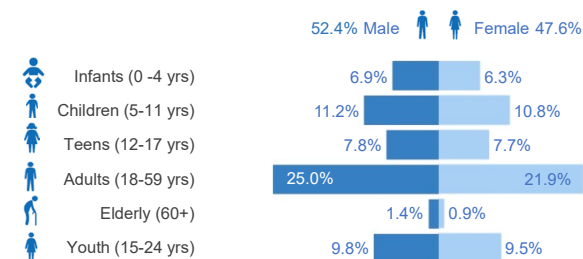

SOMALIA

Refugees and Asylum-seekers as of 31 August 2021

27,184 Registered Refugees and Asylum-seekers

9,296 Households

19,996 Women & Children (73%)

12,614 Registered Refugees

14,570 Registered Asylum-seekers

Age-Gender Demographics

Specific Needs**

** An individual can have more than one specific need

Year of Arrival

Country of Origin

Place of Residence (Individuals)

Arrivals (12-month trends)

The boundaries and names shown and the designations used on this map do not imply official endorsement or acceptance by the United Nations.