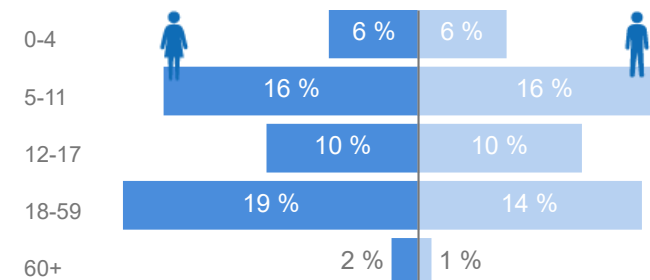

0

Women and Children

85 %

202,906

Female

52 %

125,490

Elderly

2 %

5,838

Youth 15-24

23 %

56,163

Zones - Top 10

Level3	HHs	Individuals
Zone 3	11,244	55,291
Zone 2	8,413	52,486
Zone 5	9,604	50,802
Zone 1	7,364	45,410
Zone 4	6,070	32,707
Zone li	1	8
Zone Vi	1	7
Zone lii	1	5
Zone I	1	1
Zone iv	1	1

Country of Origin

Country of Origin	Total
South Sudan	238,921
Sudan	103
Democratic Republic of the Congo	70
Burundi	1
Congo, Republic of the	1

Age & Gender Breakdown

Specific Needs - Top 7

New Registration by Month

● New Registration ● Birth

Occupation - Top 5

* Age is between 18 - 59 years for Occupation

Assistance Status