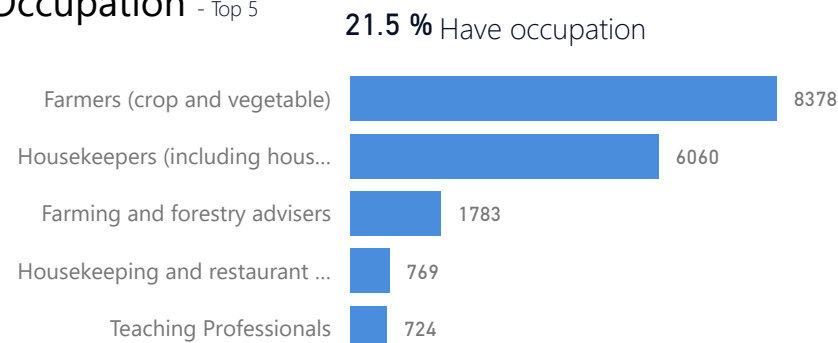

Country of Origin

Country of Origin	Total
South Sudan	238,921
Sudan	103
Democratic Republic of the Congo	70
Burundi	1
Congo, Republic of the	1

Age & Gender Breakdown

Specific Needs - Top 7

New Registration by Month

● New Registration ● Birth

Occupation - Top 5

* Age is between 18 - 59 years for Occupation

Assistance Status