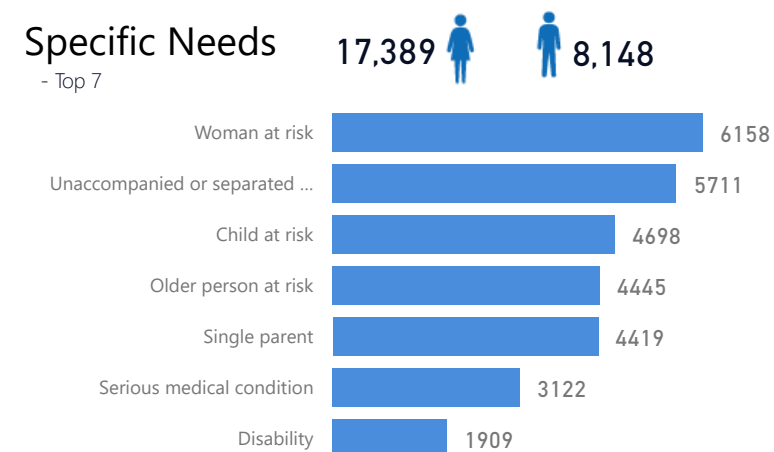

Uganda - Refugee Statistics August 2021 - Bidibidi

Total Population

239,096

Total Refugees

239,096

Total Households

42,744

Total Asylum-Seekers

0

Women and Children

85 %

202,906

Female

52 %

125,490

Elderly

2 %

5,838

Youth 15-24

23 %

56,163

Zones - Top 10

Level3	HHs	Individuals
Zone 3	11,244	55,291
Zone 2	8,413	52,486
Zone 5	9,604	50,802
Zone 1	7,364	45,410
Zone 4	6,070	32,707
Zone li	1	8
Zone Vi	1	7
Zone lii	1	5
Zone I	1	1
Zone iv	1	1

Country of Origin

Country of Origin	Total
South Sudan	238,921
Sudan	103
Democratic Republic of the Congo	70
Burundi	1
Congo, Republic of the	1

Age & Gender Breakdown

Specific Needs - Top 7

New Registration by Month