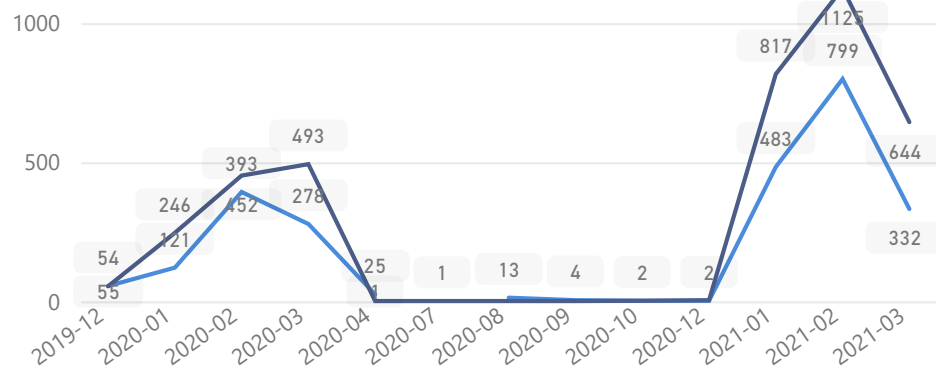

Uganda - Refugee Statistics August 2021 - Bidibidi

Total Population

239,096

Total Refugees

239,096

Total Households

42,744

Total Asylum-Seekers

2 %

5,838

Youth 15-24

23 %

56,163

Zones - Top 10

Level3	HHs	Individuals
Zone 3	11,244	55,291
Zone 2	8,413	52,486
Zone 5	9,604	50,802
Zone 1	7,364	45,410
Zone 4	6,070	32,707
Zone li	1	8
Zone Vi	1	7
Zone lii	1	5
Zone I	1	1
Zone iv	1	1

Country of Origin

Country of Origin	Total
South Sudan	238,921
Sudan	103
Democratic Republic of the Congo	70
Burundi	1
Congo, Republic of the	1

Age & Gender Breakdown

Specific Needs - Top 7

New Registration by Month

● New Registration ● Birth

Occupation - Top 5

* Age is between 18 - 59 years for Occupation

Assistance Status