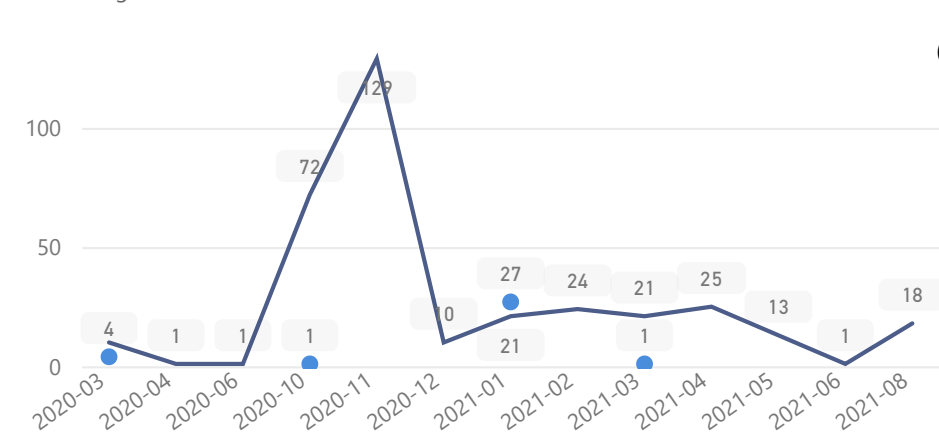

Uganda - Refugee Statistics August 2021 - Oruchinga

Total Population

8,277

Total Households

1,898

Women and Children

79 %

6,530

Country of Origin	Total
Democratic Republic of the Congo	4,449
Rwanda	1,984
Burundi	1,813
South Sudan	31

Age & Gender Breakdown

Specific Needs - Top 7

New Registration by Month

● New Registration ● Birth

Occupation - Top 5

* Age is between 18 - 59 years for Occupation

Assistance Status