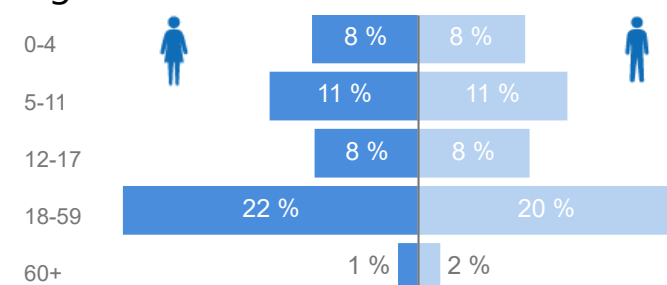

Elderly

3 %

254

Total Refugees

8,275

Total Asylum-Seekers

2

Female

51 %

4,234

Youth 15-24

21 %

1,747

Zones - Top 10

Level3	HHs	Individuals
Kifunjo	594	2,470
Busheka	498	2,198
Michinga	477	2,144
Rurongo	201	906
Kazinga	120	543
Makindye Division	2	6
Rubondo	1	1

Country of Origin

Country of Origin	Total
Democratic Republic of the Congo	4,449
Rwanda	1,984
Burundi	1,813
South Sudan	31

Age & Gender Breakdown

Specific Needs - Top 7

New Registration by Month

● New Registration ● Birth

Occupation - Top 5

* Age is between 18 - 59 years for Occupation

Assistance Status