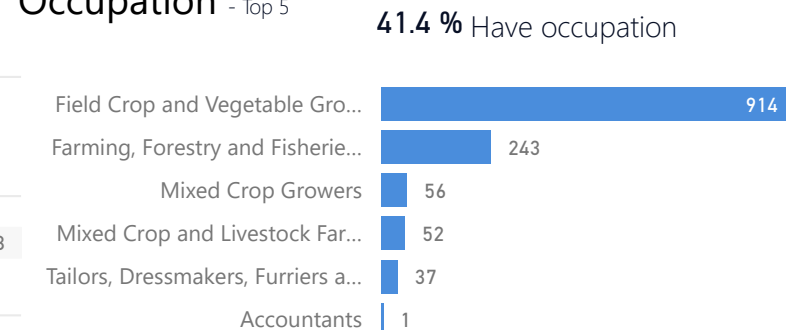

Country of Origin	Total
Democratic Republic of the Congo	4,449
Rwanda	1,984
Burundi	1,813
South Sudan	31

Age & Gender Breakdown

Specific Needs - Top 7

New Registration by Month

● New Registration ● Birth

Occupation - Top 5

* Age is between 18 - 59 years for Occupation

Assistance Status