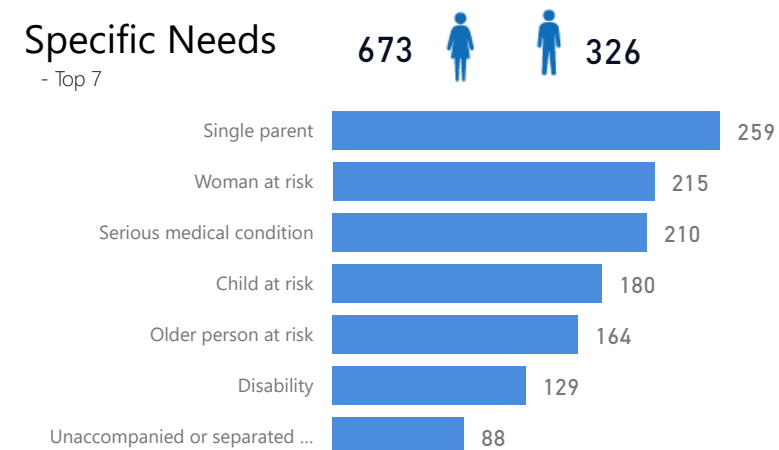

Elderly

3 %

254

Total Refugees

8,275

Total Asylum-Seekers

2

Female

51 %

4,234

Youth 15-24

21 %

1,747

Zones - Top 10

Level3	HHs	Individuals
Kifunjo	594	2,470
Busheka	498	2,198
Michinga	477	2,144
Rurongo	201	906
Kazinga	120	543
Makindye Division	2	6
Rubondo	1	1

Country of Origin

Country of Origin	Total
Democratic Republic of the Congo	4,449
Rwanda	1,984
Burundi	1,813
South Sudan	31

Age & Gender Breakdown

Specific Needs - Top 7

New Registration by Month

● New Registration ● Birth

Occupation - Top 5

* Age is between 18 - 59 years for Occupation

Assistance Status