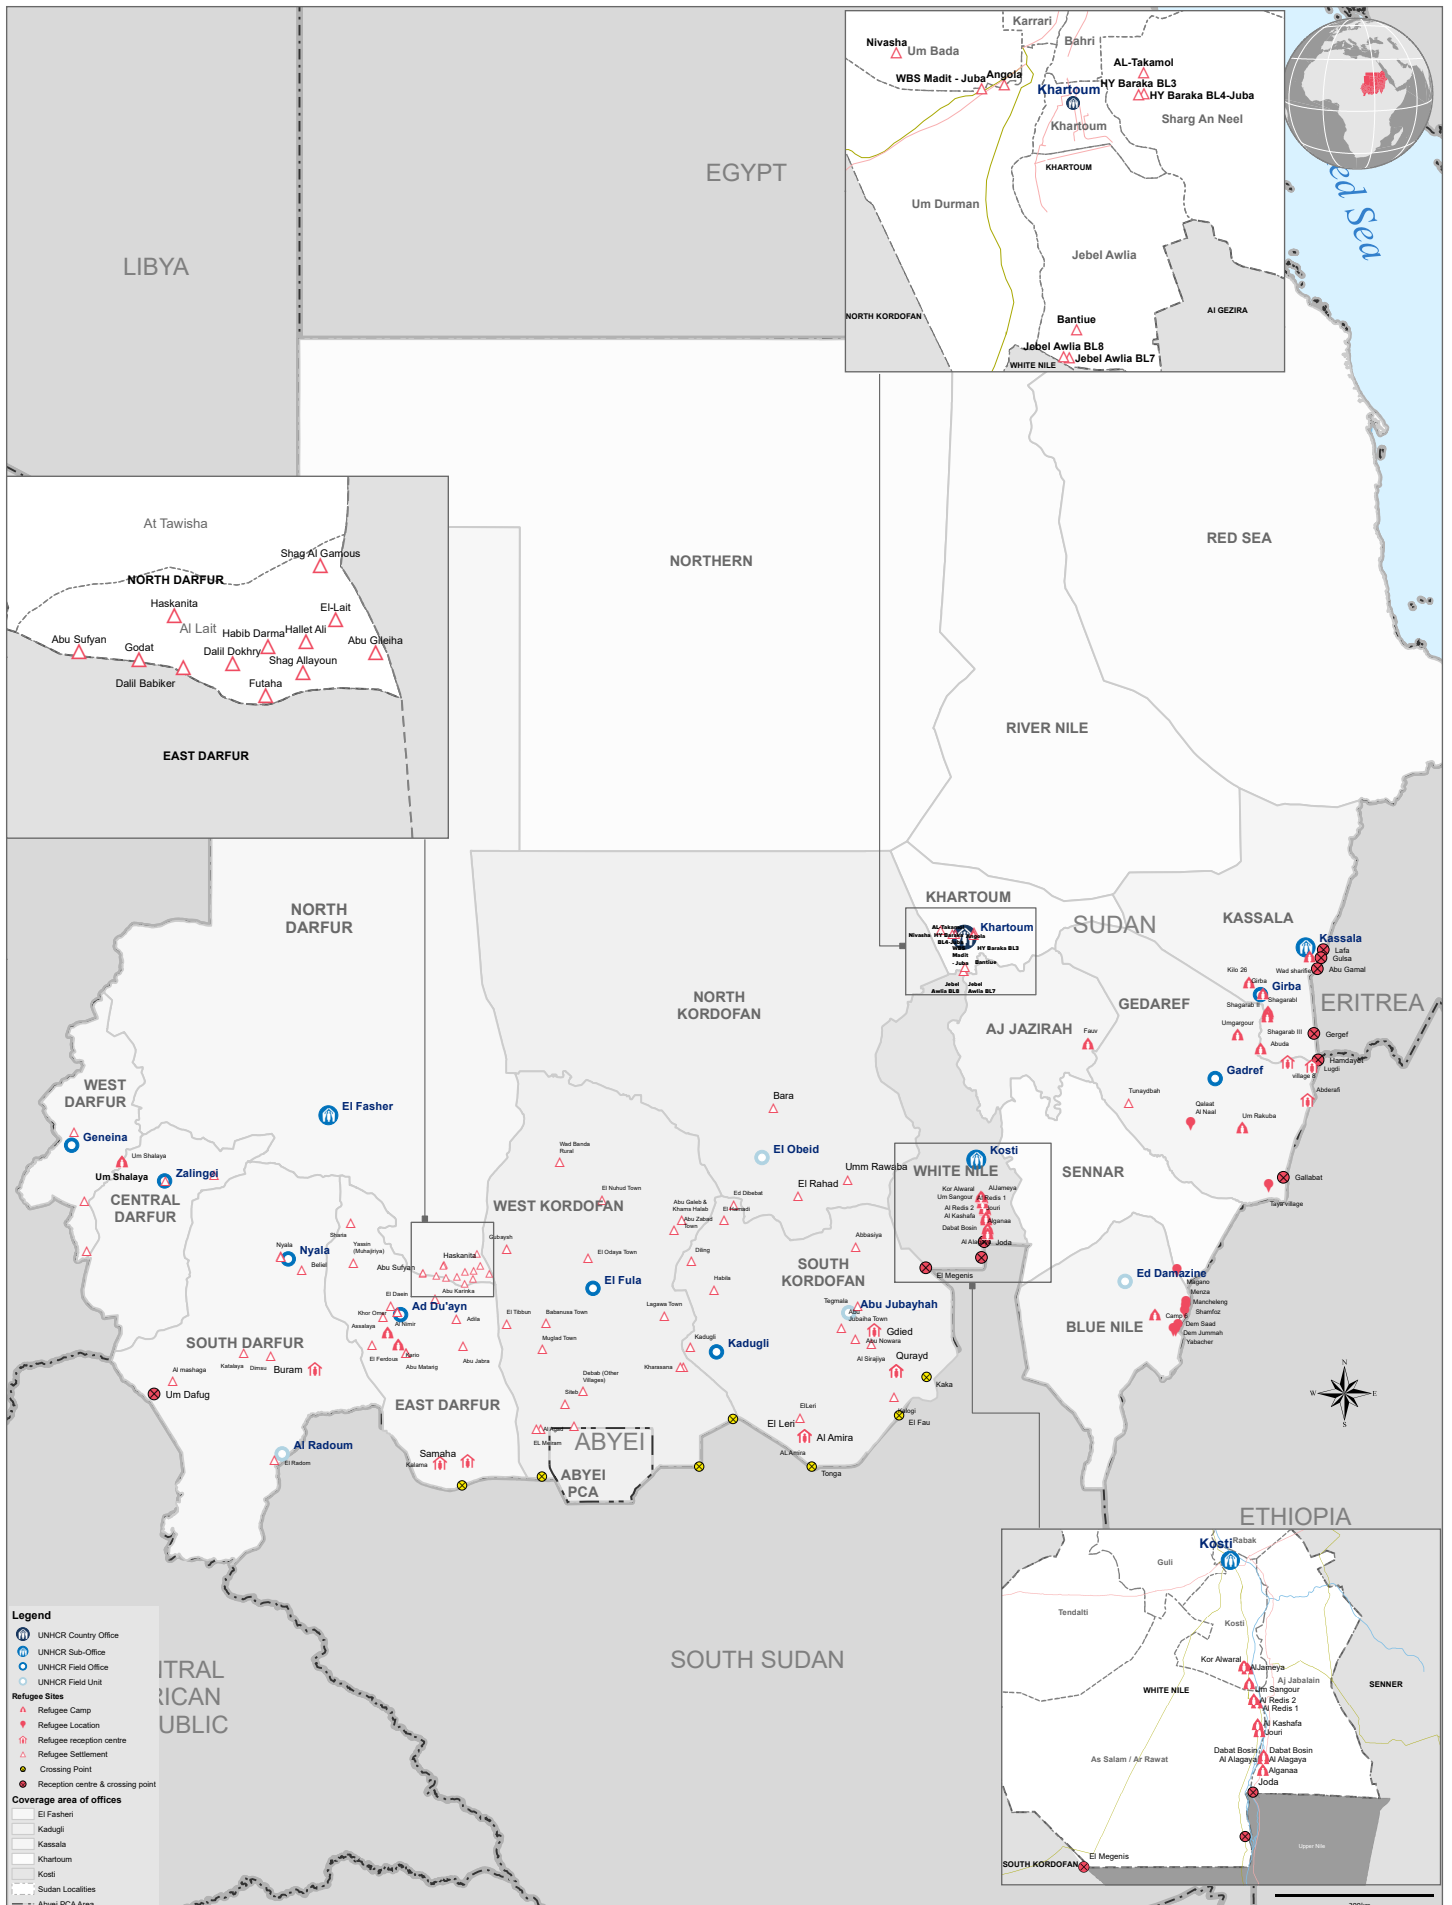

Sudan : UNHCR Operational Reference Map

As of 6 Sep 2021

The depiction and use of boundaries, geographic names and related data shown on maps and included in lists, tables, documents, and databases are not warranted to be error free nor do they necessarily imply official endorsement or acceptance by the United Nations. Final status of the Abyei area is not yet determined.

Creation date: 06/09/2021 Sources: Boundary (CBS, FGC, NIC), Geodata: UNHCR, OCHA. Author: UNHCR Feedback: sudkhir@unhcr.org