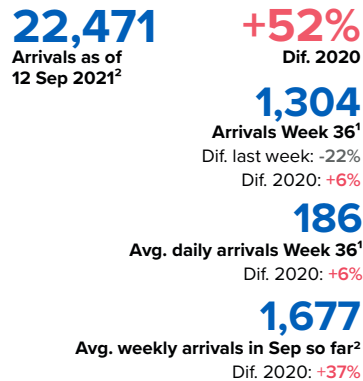

SPAIN Weekly snapshot - Week 36 (6 - 12 Sep 2021)

The charts below are based on figures from the Ministry of Interior and UNHCR estimates. All figures are provisional and subject to change

Refugees & migrants: sea and land arrivals in week 36¹

The boundaries and names shown and the designations used on this map do not imply official endorsement or acceptance by the United Nations

Total Sea and Land

Sea

Land (Ceuta & Melilla)

Sea and land arrivals during the last five weeks¹

Arrivals per month²

Most common nationalities, Jan - Sep 2020²

Demographic breakdown, Jan - Sep 2020²