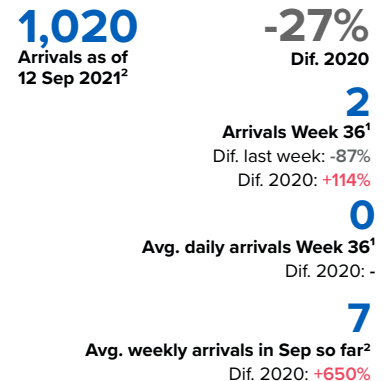

Land (Ceuta & Melilla)