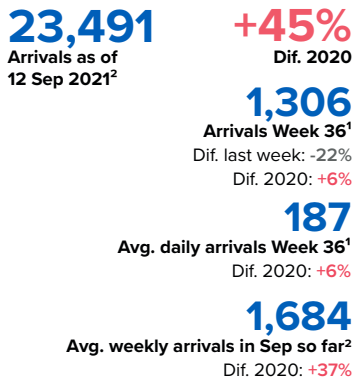

Total Sea and Land