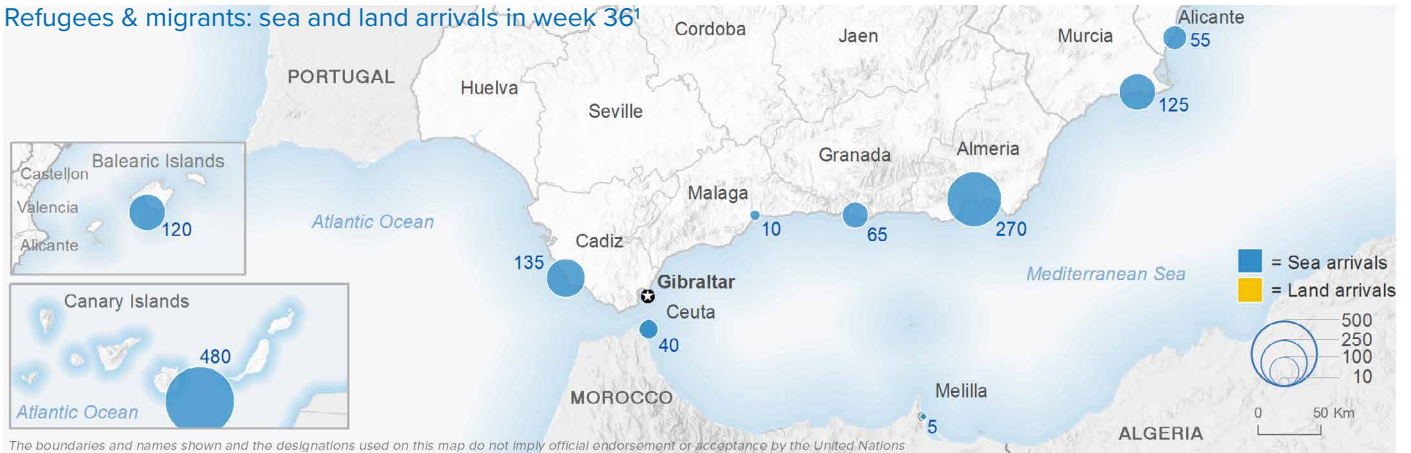

# SPAIN Weekly snapshot - Week 36 (6 - 12 Sep 2021)

The charts below are based on figures from the Ministry of Interior and UNHCR estimates. All figures are provisional and subject to change

## Refugees & migrants: sea and land arrivals in week 36<sup>1</sup>

The boundaries and names shown and the designations used on this map do not imply official endorsement or acceptance by the United Nations

### Total Sea and Land

### Sea and land arrivals during the last five weeks<sup>1</sup>