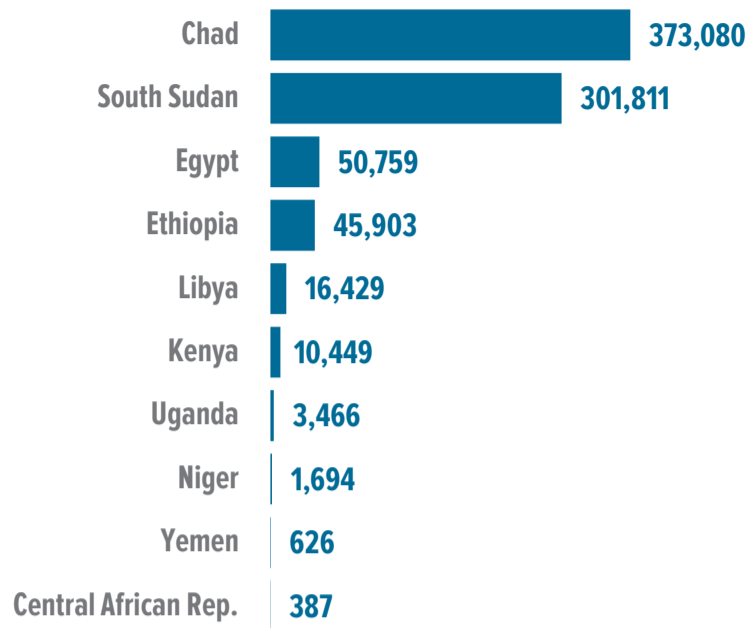

**804,604**

REFUGEES AND ASYLUM-SEEKERS

**3.04M**

INTERNALLY DISPLACED IN SUDAN

**2,060**

ASSISTED REFUGEE RETURNEES (2019)

**1.11M**

REFUGEE AND ASYLUM-SEEKERS IN SUDAN

TOTALS BY HOST COUNTRY

KEY POPULATION STATISTICS

The boundaries and names shown and the designations used on this map do not imply official endorsement or acceptance by the United Nations. Final boundaries between the Republic of Sudan and the Republic of South Sudan and Somalia and Ethiopia have not yet been determined. Final status of the Abyei area is not yet determined.