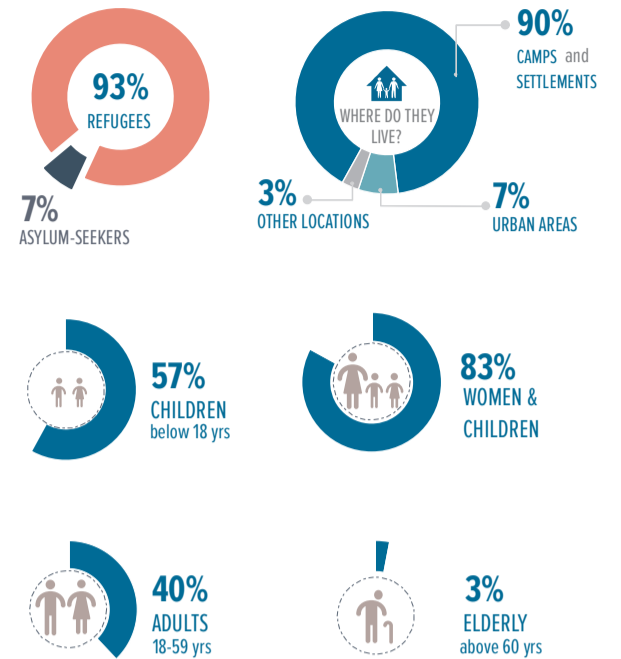

**804,604**

REFUGEES AND ASYLUM-SEEKERS

**3.04M**

INTERNALLY DISPLACED IN SUDAN

**2,060**

ASSISTED REFUGEE RETURNEES (2019)

**1.11M**

REFUGEE AND ASYLUM-SEEKERS IN SUDAN

TOTALS BY HOST COUNTRY

KEY POPULATION STATISTICS

The boundaries and names shown and the designations used on this map do not imply official endorsement or acceptance by the United Nations. Final boundaries between the Republic of Sudan and the Republic of South Sudan and Somalia and Ethiopia have not yet been determined. Final status of the Abyei area is not yet determined.

Creation date: 27 Sep 2021 Sources: Geographic data: UNCS. Population statistics: UNHCR Monthly Statistical Reports 31 August 2021 or latest available. Statistics should be considered provisional and subject to change.