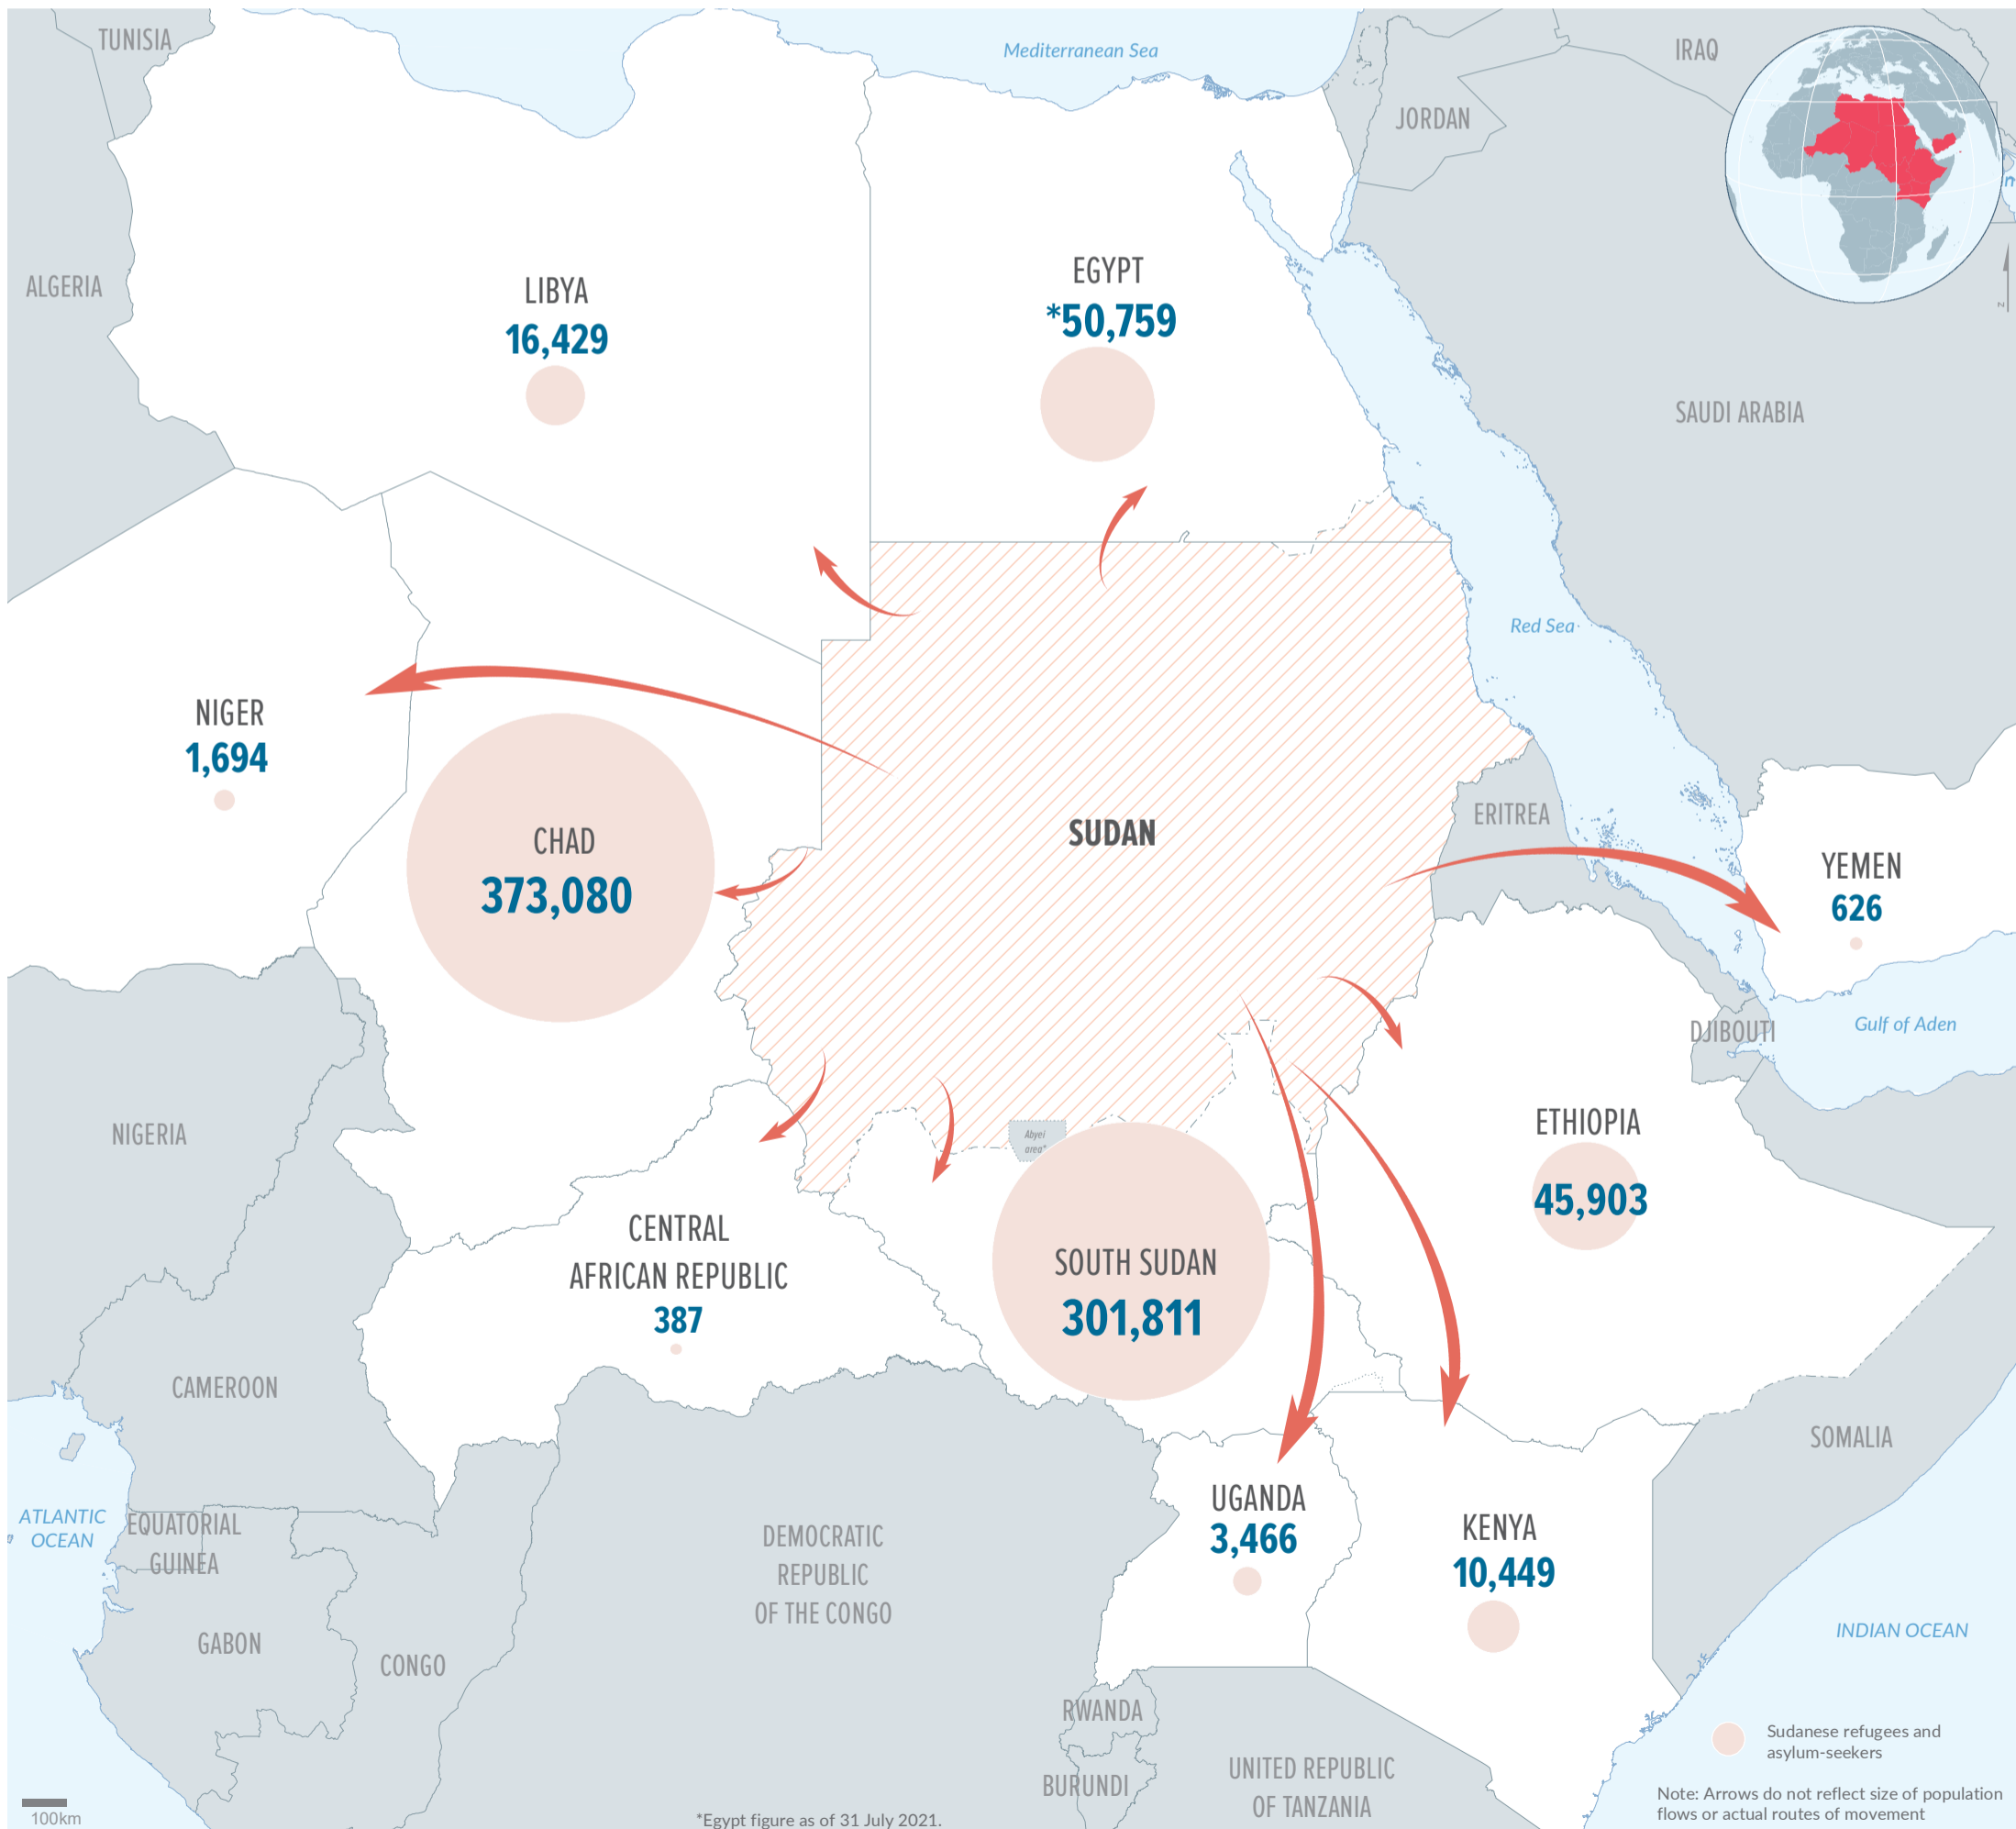

**804,604**

REFUGEES AND ASYLUM-SEEKERS

**3.04M**

INTERNALLY DISPLACED IN SUDAN

**2,060**

ASSISTED REFUGEE RETURNEES (2019)

**1.11M**

REFUGEE AND ASYLUM-SEEKERS IN SUDAN

TOTALS BY HOST COUNTRY

KEY POPULATION STATISTICS

The boundaries and names shown and the designations used on this map do not imply official endorsement or acceptance by the United Nations. Final boundaries between the Republic of Sudan and the Republic of South Sudan and Somalia and Ethiopia have not yet been determined. Final status of the Abyei area is not yet determined.

Creation date: 27 Sep 2021 Sources: Geographic data: UNCS. Population statistics: UNHCR Monthly Statistical Reports 31 August 2021 or latest available. Statistics should be considered provisional and subject to change.

Author: UNHCR Regional Bureau for East and Horn of Africa and Great Lakes Feedback: gitari@unhcr.org