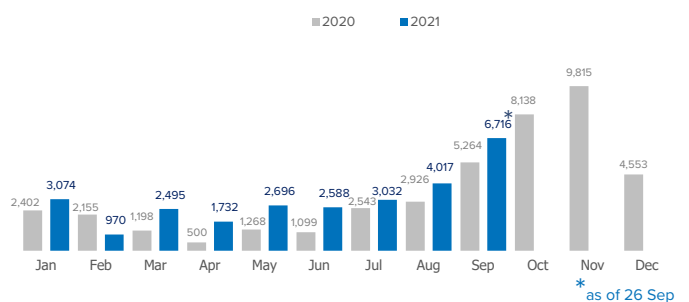

## Refugees & migrants: sea and land arrivals in week 38<sup>1</sup>

The boundaries and names shown and the designations used on this map do not imply official endorsement or acceptance by the United Nations

## Sea and land arrivals during the last five weeks<sup>1</sup>

## Arrivals per month<sup>2</sup>