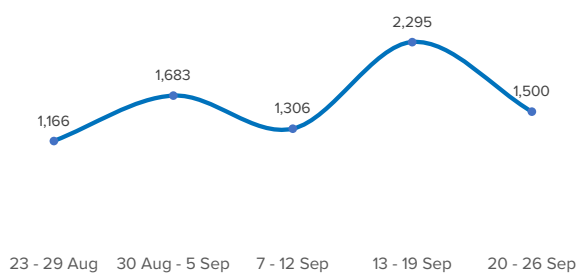

Sea and land arrivals during the last five weeks¹