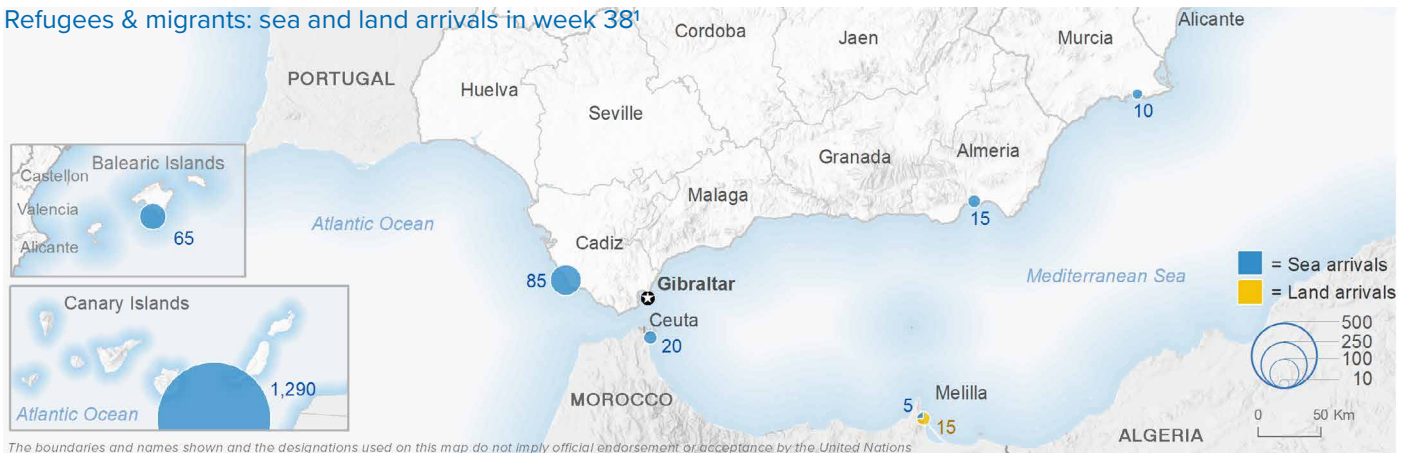

# SPAIN Weekly snapshot - Week 38 (20 - 26 Sep 2021)

The charts below are based on figures from the Ministry of Interior and UNHCR estimates. All figures are provisional and subject to change

## Refugees & migrants: sea and land arrivals in week 38<sup>1</sup>

The boundaries and names shown and the designations used on this map do not imply official endorsement or acceptance by the United Nations

## Sea and land arrivals during the last five weeks<sup>1</sup>