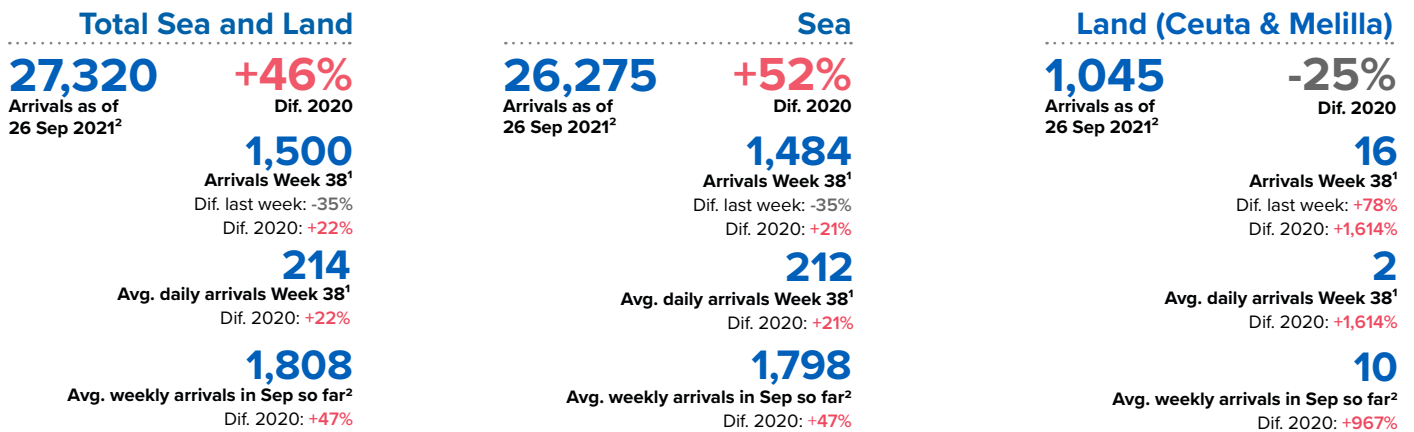

# SPAIN Weekly snapshot - Week 38 (20 - 26 Sep 2021)

The charts below are based on figures from the Ministry of Interior and UNHCR estimates. All figures are provisional and subject to change

## Refugees & migrants: sea and land arrivals in week 38<sup>1</sup>

The boundaries and names shown and the designations used on this map do not imply official endorsement or acceptance by the United Nations

## Sea and land arrivals during the last five weeks<sup>1</sup>

## Arrivals per month<sup>2</sup>