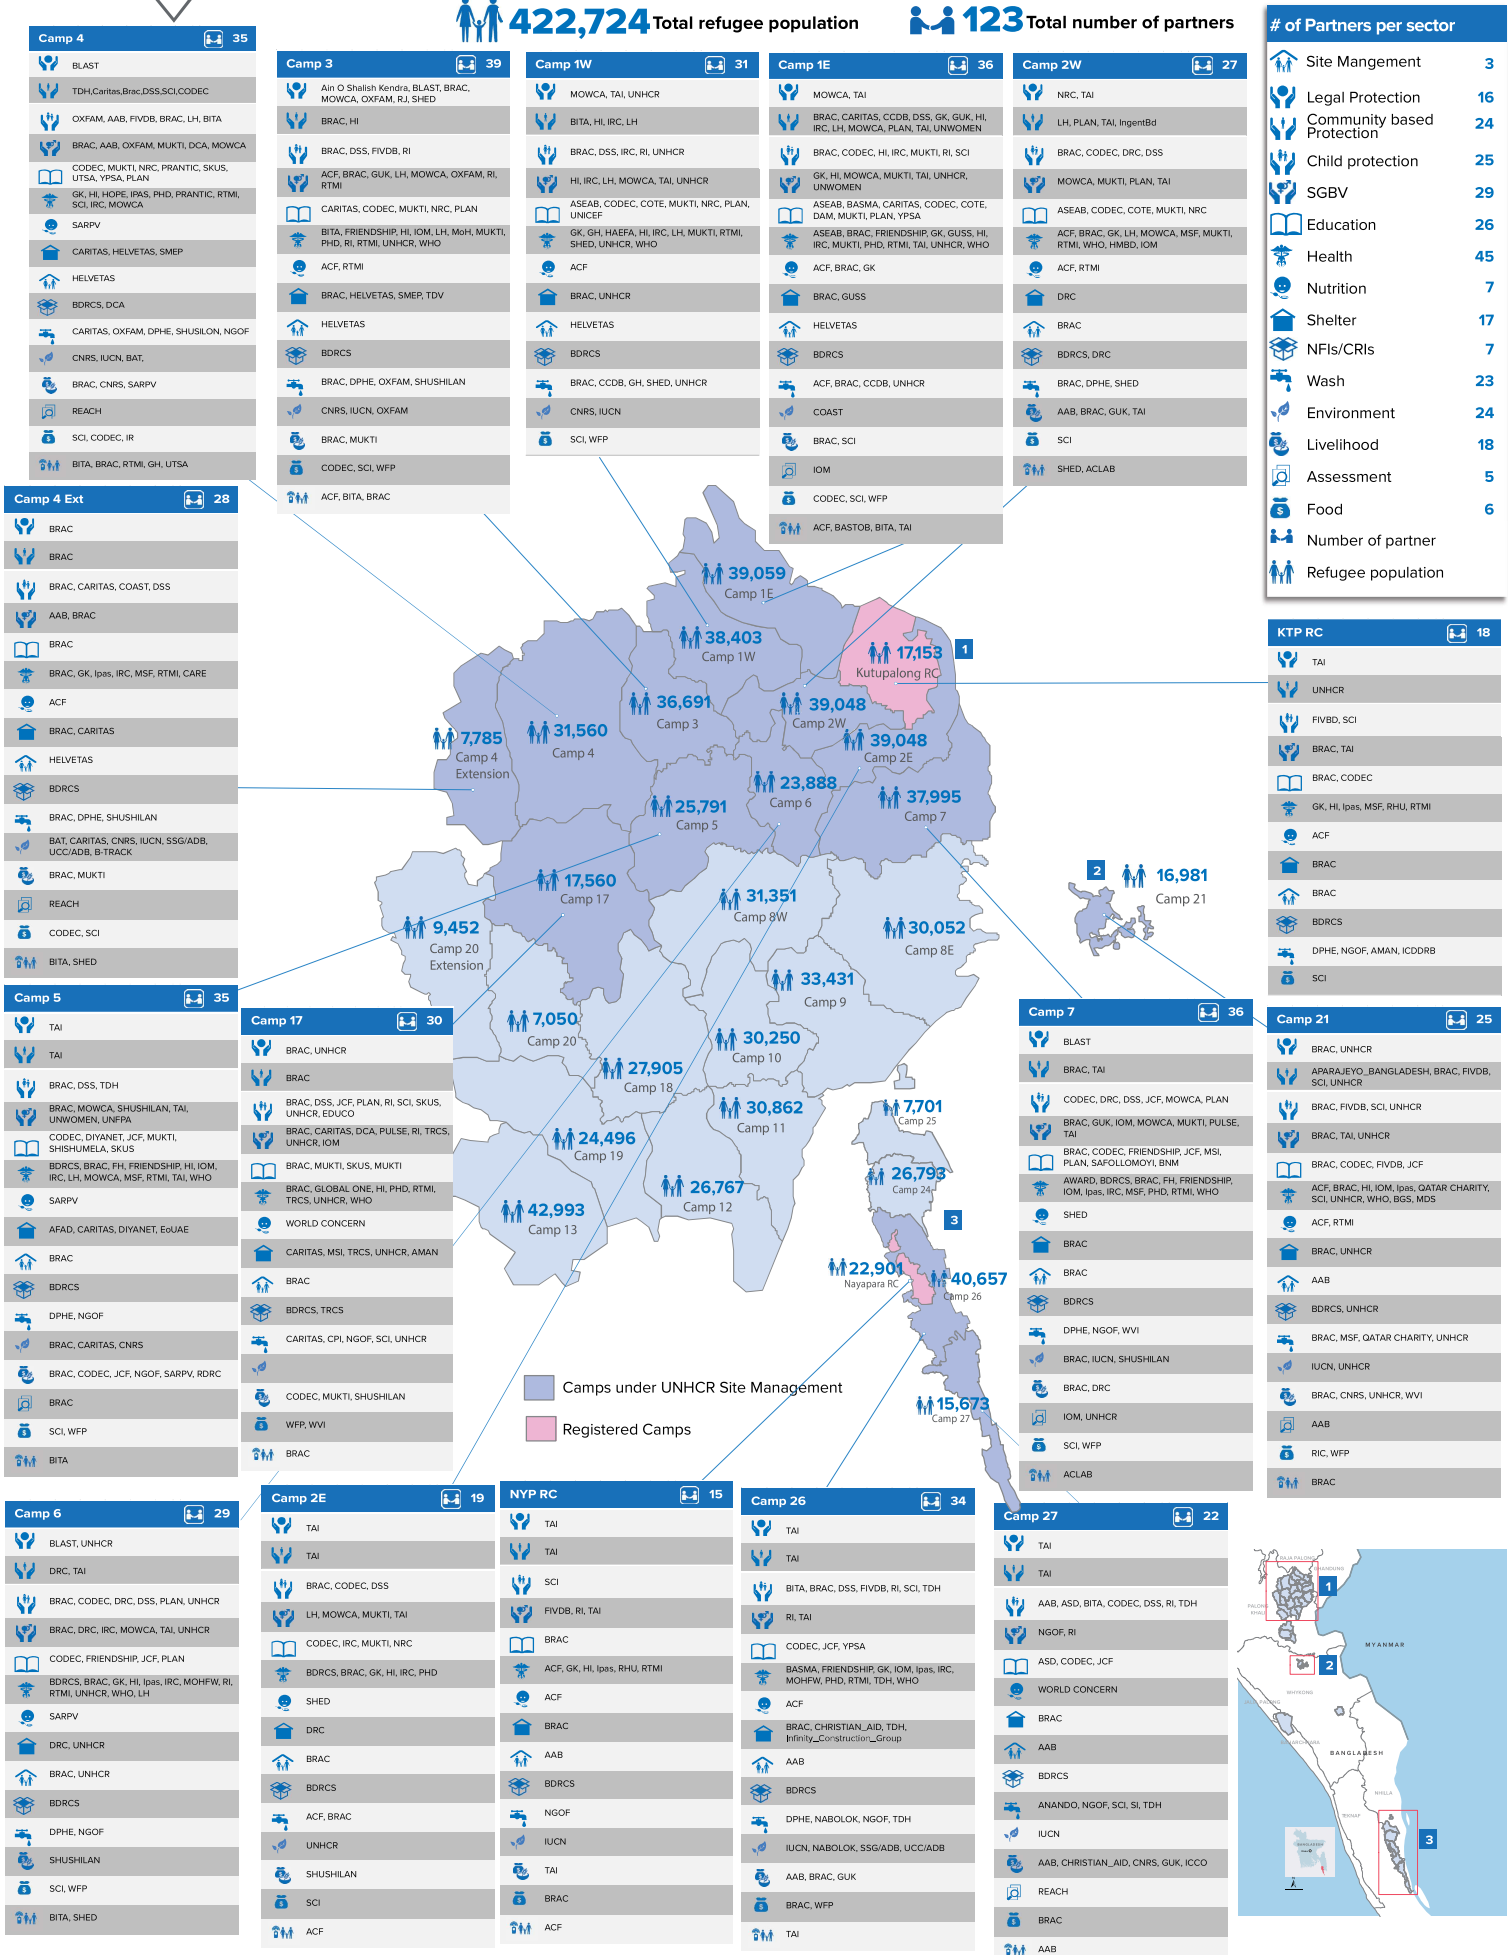

 **422,724** Total refugee population

 **123** Total number of partners

Partners listed in the report included those which do not have partnership agreement with UNHCR. The boundaries and names shown and the designations used on this map do not imply official endorsement or acceptance by the United Nations.
Source: UNHCR, ISCG/4Ws, SMS (ACTED, BRAC), RRRC/UNHCR/Family Counting as of 30 June 2021