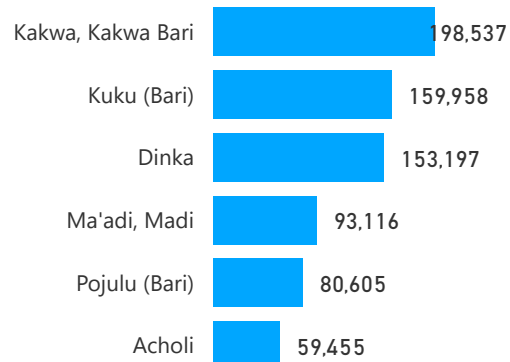

3%
42,770

Total Refugees
1,505,964

Total Asylum-Seekers
43,217

Living in Urban areas

6%
98,415

Female

52%
797,917

Youth

23%
363,463

Age & Gender Breakdown

Registered New Arrivals by Arrival Month

Population by Location

* Kampala includes other Urban areas

Top 3 by Country of Origin

South Sudanese by Ethnicity - Top 6

Congolese by Ethnicity - Top 6

Specific Needs - Top 6

UAM/SC = Unaccompanied or separated child

Access to Food Assistance