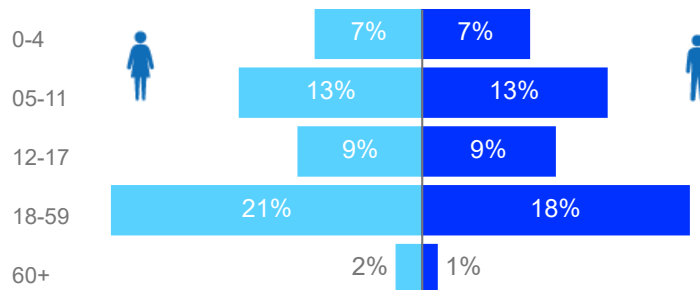

Uganda - Refugee Statistics October 2021

Total Population
1,549,181

Total Households
388,519

Living in Settlements

94%
1,450,766

Women and Children

81%
1,249,610

Elderly

3%
42,770

Total Refugees
1,505,964

Total Asylum-Seekers
43,217

Living in Urban areas

6%
98,415

Female

52%
797,917

Youth

23%
363,463

Age & Gender Breakdown

Registered New Arrivals by Arrival Month

Population by Location

* Kampala includes other Urban areas

Top 3 by Country of Origin

South Sudanese by Ethnicity - Top 6

Congolese by Ethnicity - Top 6