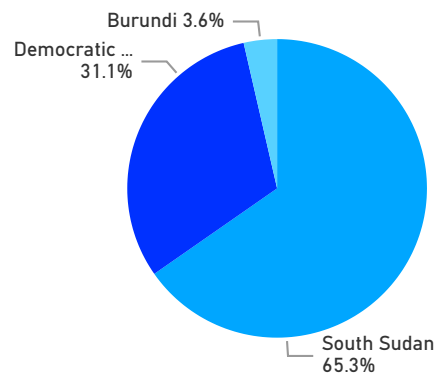

3%
42,770

Total Refugees
1,505,964

Total Asylum-Seekers
43,217

Living in Urban areas

6%
98,415

Female

52%
797,917

Youth

23%
363,463

Age & Gender Breakdown

Registered New Arrivals by Arrival Month

Population by Location

* Kampala includes other Urban areas

Top 3 by Country of Origin

South Sudanese by Ethnicity - Top 6

Congolese by Ethnicity - Top 6