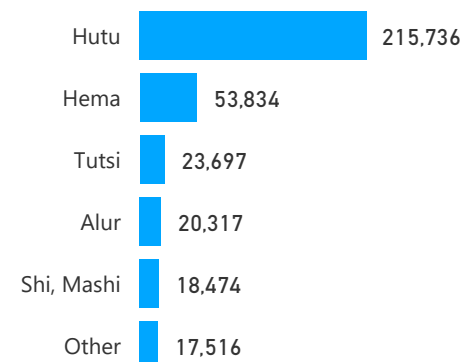

3%
42,770

Total Refugees
1,505,964

Total Asylum-Seekers
43,217

Living in Urban areas

6%
98,415

Female

52%
797,917

Youth

23%
363,463

Age & Gender Breakdown

Registered New Arrivals by Arrival Month

Population by Location

* Kampala includes other Urban areas

Top 3 by Country of Origin

South Sudanese by Ethnicity - Top 6

Congolese by Ethnicity - Top 6

Specific Needs - Top 6

UAM/SC = Unaccompanied or separated child

Access to Food Assistance