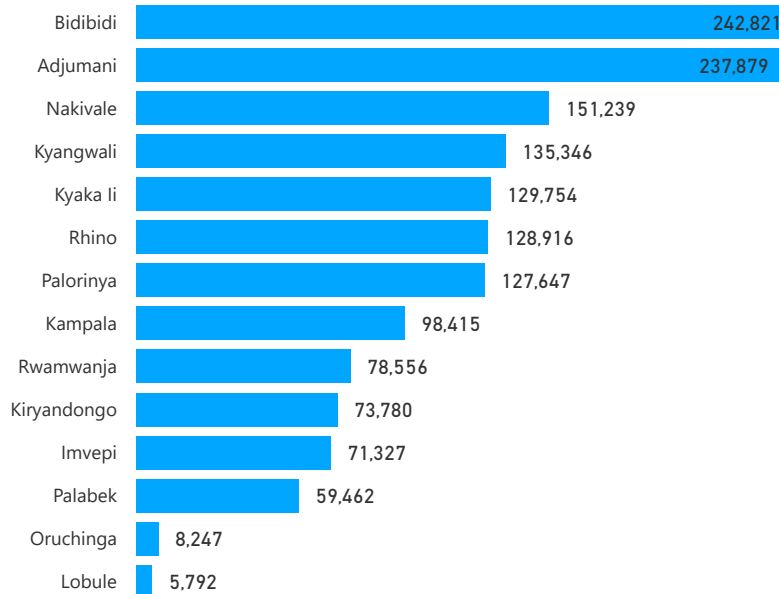

3%
42,770

Total Refugees
1,505,964

Total Asylum-Seekers
43,217

Living in Urban areas

6%
98,415

Female

52%
797,917

Youth

23%
363,463

Age & Gender Breakdown

Registered New Arrivals by Arrival Month

Population by Location

* Kampala includes other Urban areas

Top 3 by Country of Origin

South Sudanese by Ethnicity - Top 6

Congolese by Ethnicity - Top 6