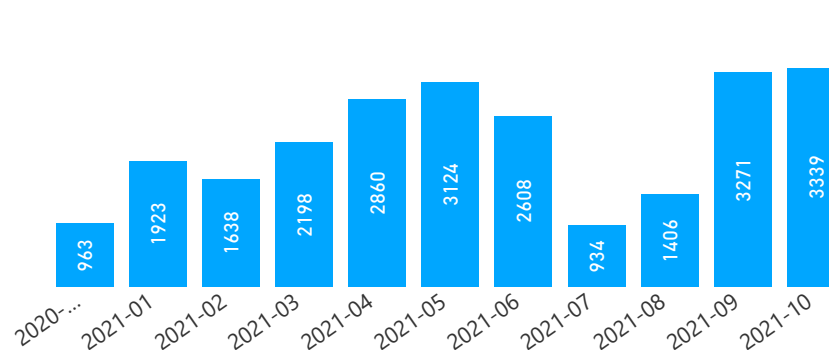

Uganda - Refugee Statistics October 2021

Total Population
1,549,181

Total Households
388,519

Living in Settlements

94%
1,450,766

Women and Children

81%
1,249,610

Elderly

3%
42,770

Total Refugees
1,505,964

Total Asylum-Seekers
43,217

Living in Urban areas

6%
98,415

Female

52%
797,917

Youth

23%
363,463

Age & Gender Breakdown

Registered New Arrivals by Arrival Month

Population by Location

* Kampala includes other Urban areas

Top 3 by Country of Origin

South Sudanese by Ethnicity - Top 6

Congolese by Ethnicity - Top 6