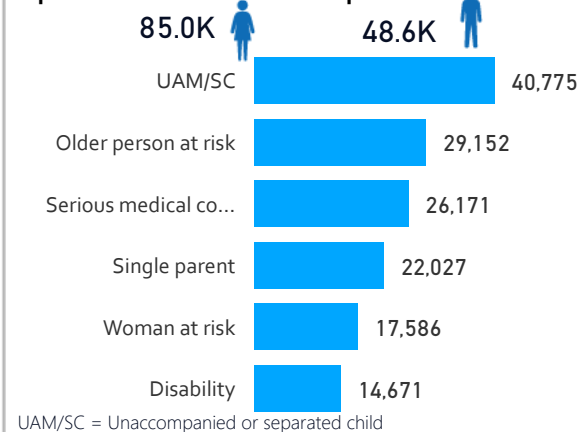

Uganda - Refugee Statistics October 2021

Total Population
1,549,181

Total Households
388,519

Living in Settlements

94%
1,450,766

Women and Children

81%
1,249,610

Elderly

3%
42,770

Total Refugees
1,505,964

Total Asylum-Seekers
43,217

Living in Urban areas

6%
98,415

Female

52%
797,917

Youth

23%
363,463

Age & Gender Breakdown

Registered New Arrivals by Arrival Month

Population by Location

* Kampala includes other Urban areas

Top 3 by Country of Origin

South Sudanese by Ethnicity - Top 6

Congolese by Ethnicity - Top 6

Specific Needs - Top 6

UAM/SC = Unaccompanied or separated child

Access to Food Assistance