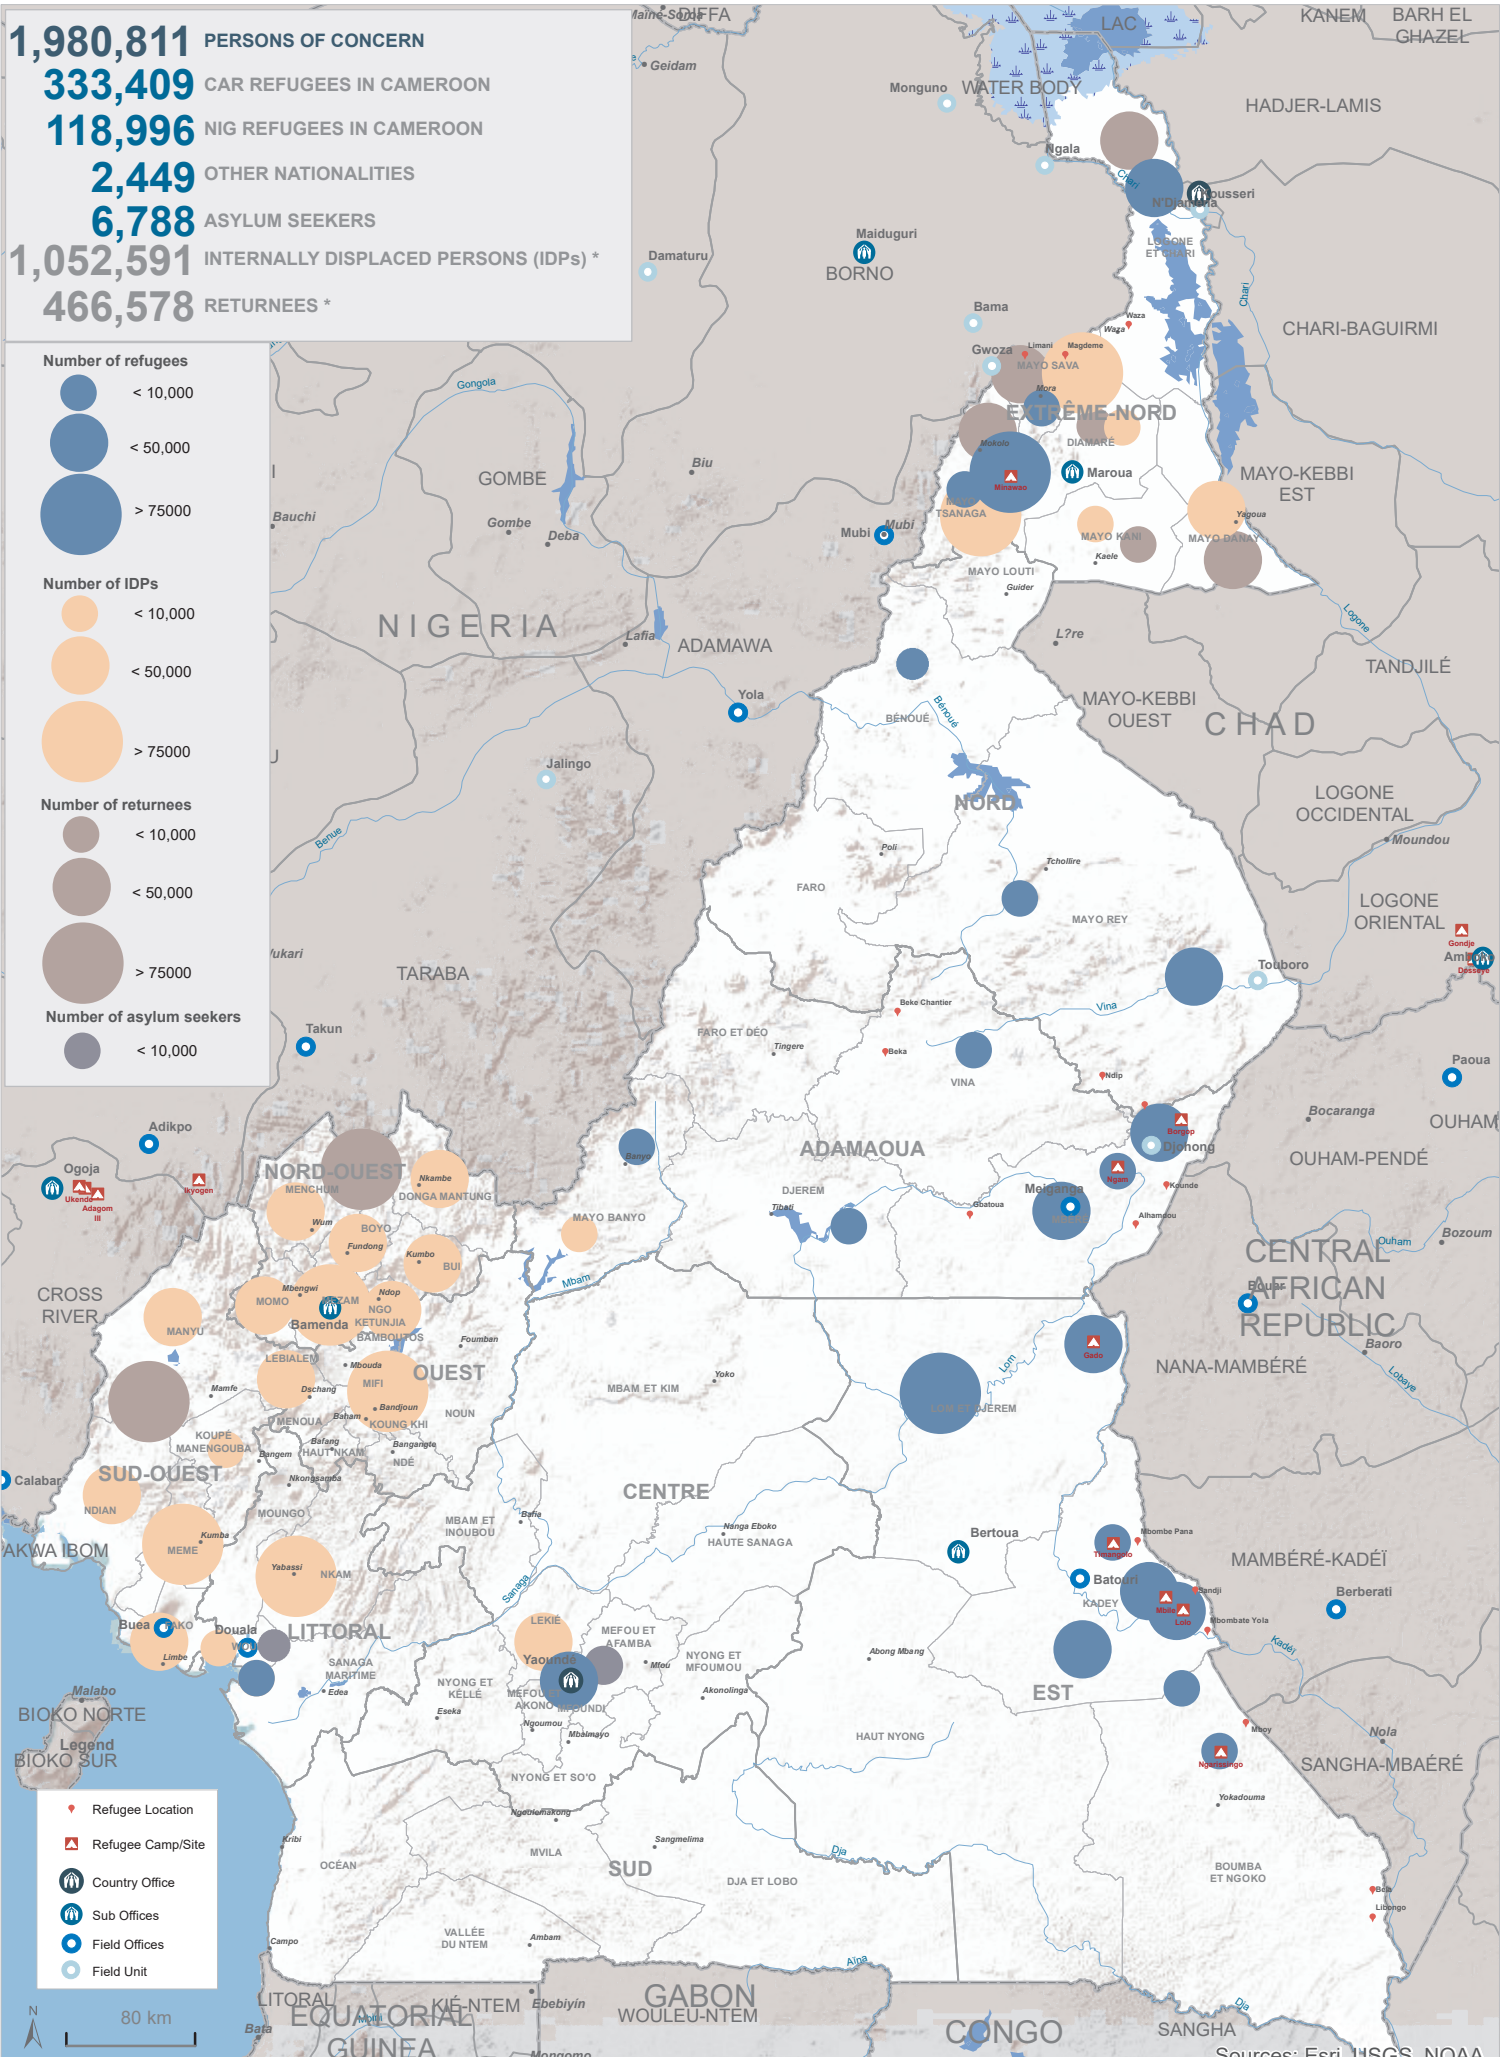

1,980,811 PERSONS OF CONCERN
333,409 CAR REFUGEES IN CAMEROON
118,996 NIG REFUGEES IN CAMEROON
2,449 OTHER NATIONALITIES
6,788 ASYLUM SEEKERS
1,052,591 INTERNALLY DISPLACED PERSONS (IDPs) *
466,578 RETURNEES *

Number of refugees

Number of IDPs

Number of returnees

Number of asylum seekers

The boundaries, names, and designations used on this map are not warranted to be error free nor do they imply endorsement or acceptance by the United Nations.

Pour plus d'information, veuillez contacter Jean Luc KRAMO (kramoj@unhcr.org)