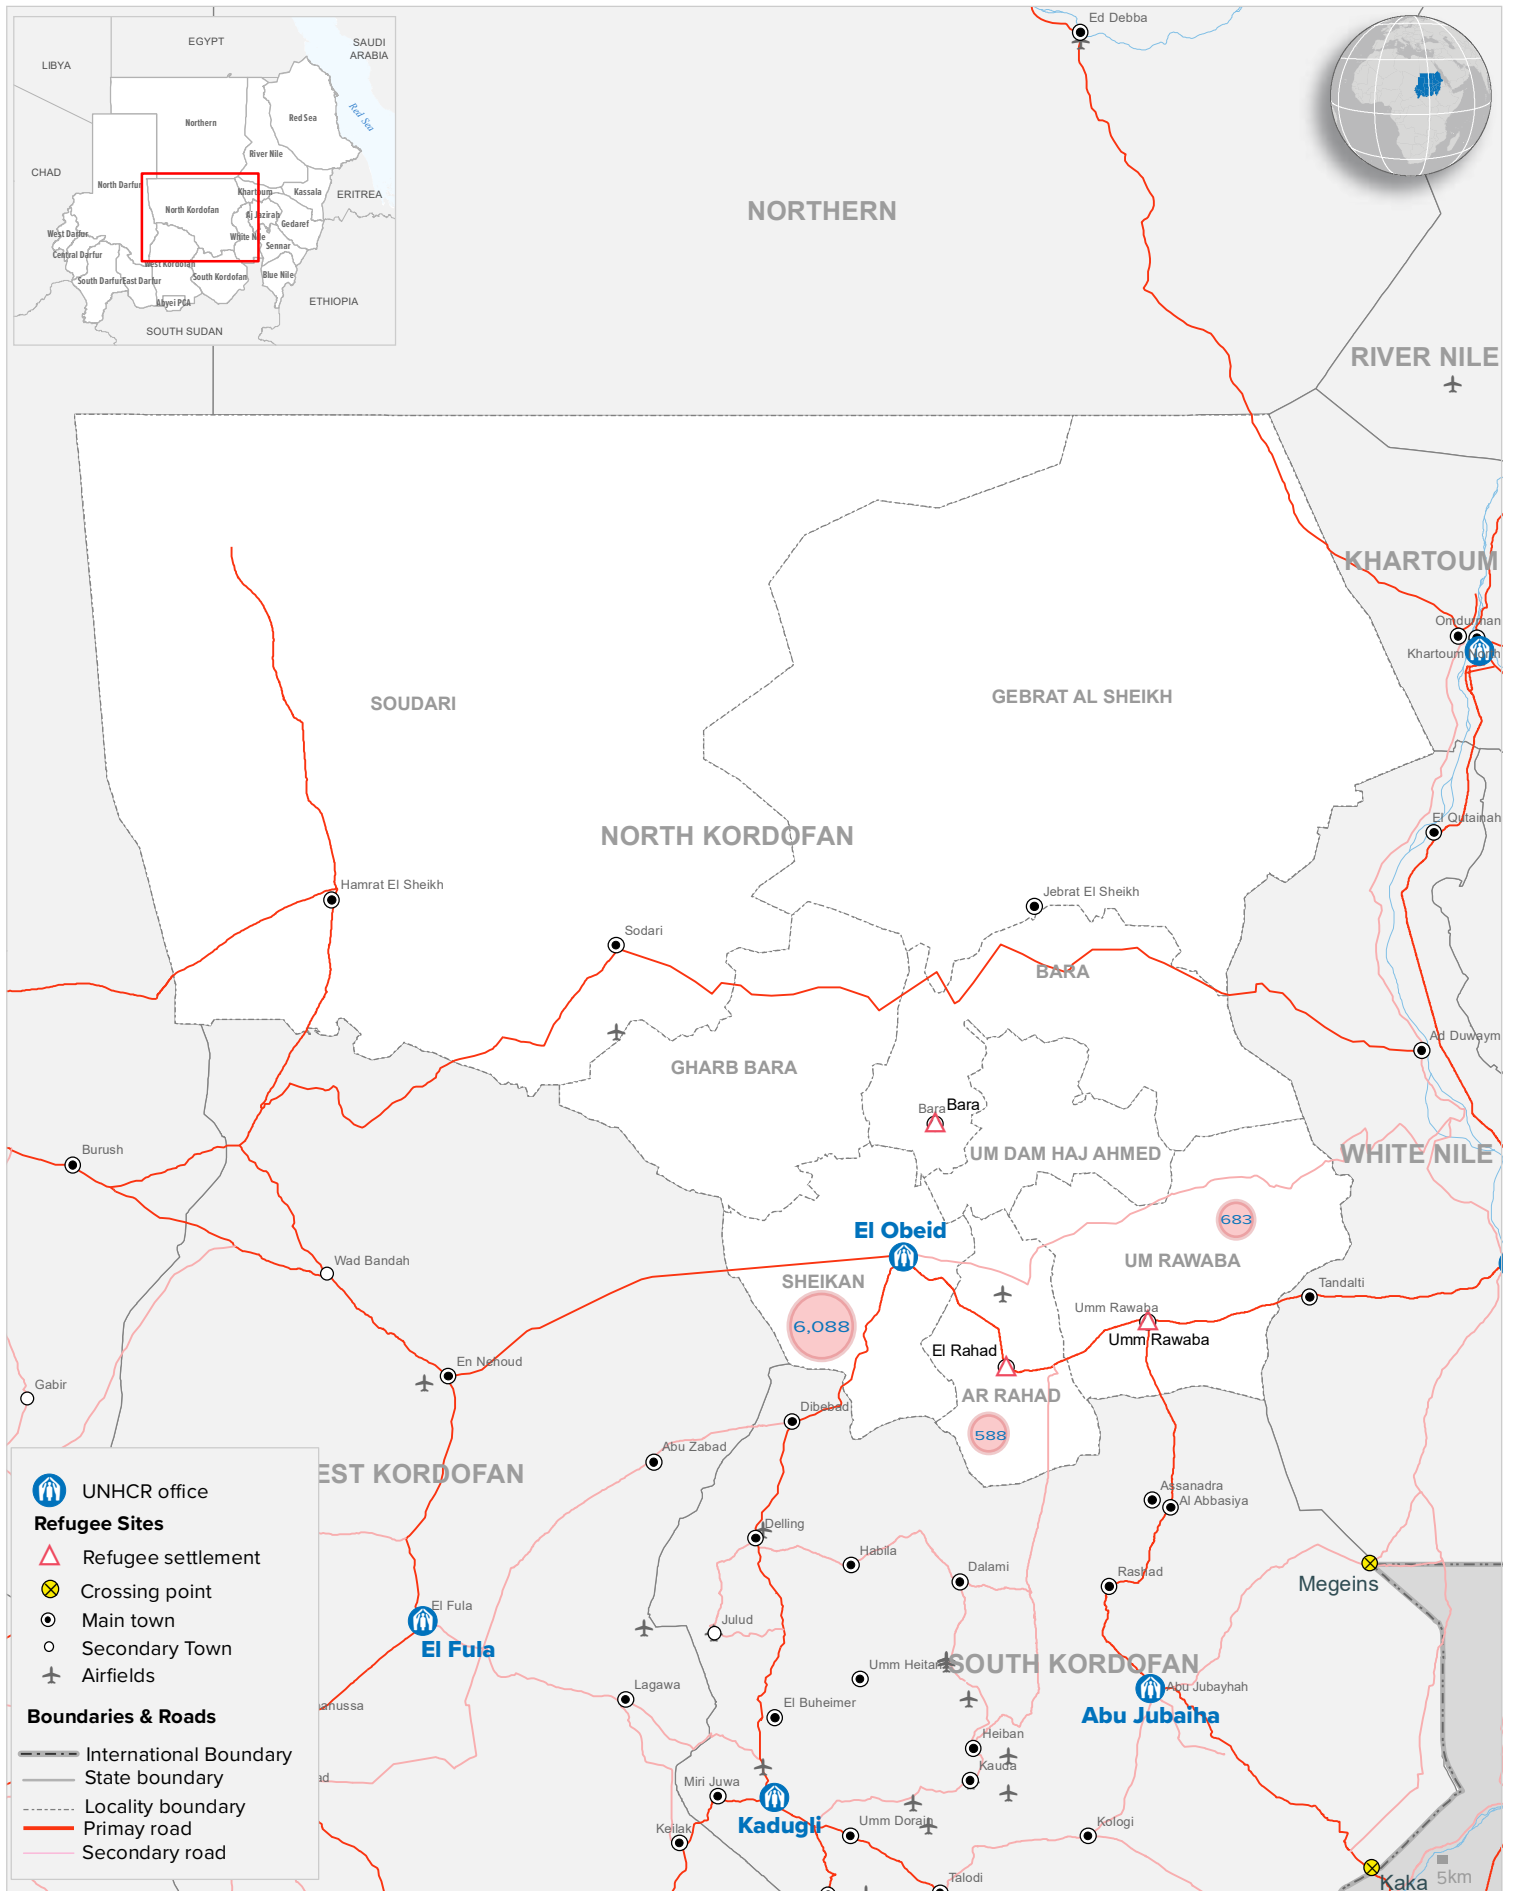

SUDAN: North Kordofan State

UNHCR Presence and Refugees Locations

As of 30 November 2021

The depiction and use of boundaries, geographic names and related data shown on maps and included in lists, tables, documents, and databases are not warranted to be error free nor do they necessarily imply official endorsement or acceptance by the United Nations. Final status of the Abyei area is not yet determined.
Sources: Boundary (CBS, FGC, NIC) Geodata: UNHCR, OCHA. Author: UNHCR Feedback: UNHCR - Sudan, Information Management Unit - SUDKHM@unhcr.org | ITUA@unhcr.org