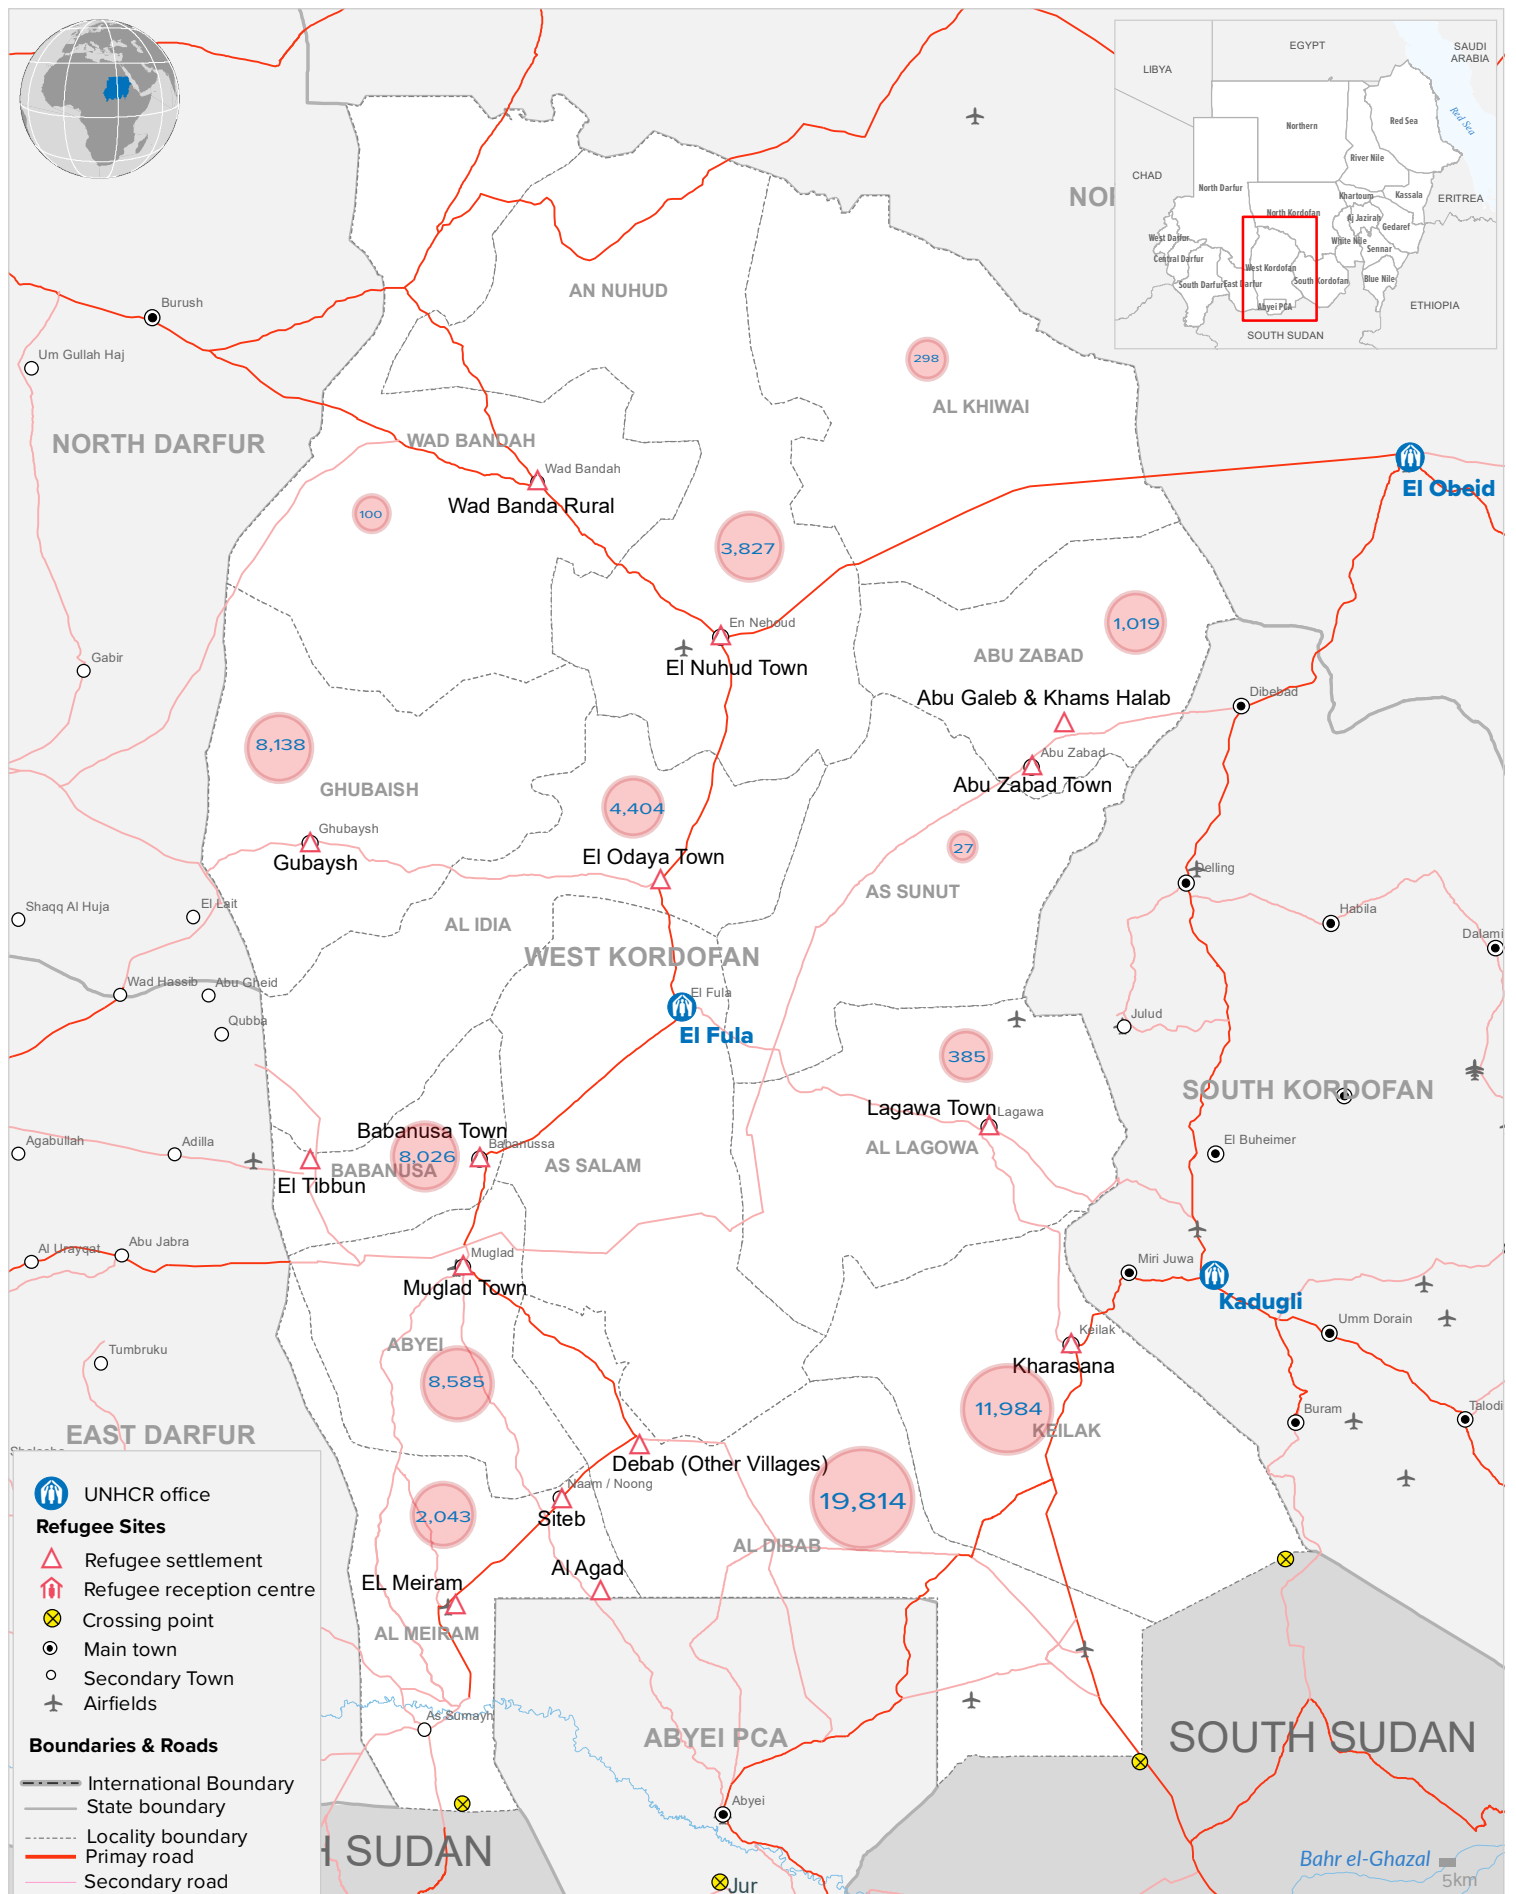

SUDAN: West Kordofan State

UNHCR Presence and Refugees Locations

As of 30 November 2021

The depiction and use of boundaries, geographic names and related data shown on maps and included in lists, tables, documents, and databases are not warranted to be error free nor do they necessarily imply official endorsement or acceptance by the United Nations. Final status of the Abyei area is not yet determined.
 Sources: Boundary (CBS, FGC, NIC) Geodata: UNHCR, OCHA. Author: UNHCR Feedback: UNCHR - Sudan, Information Management Unit - SUDKHM@unhcr.org | ITUA@unhcr.org