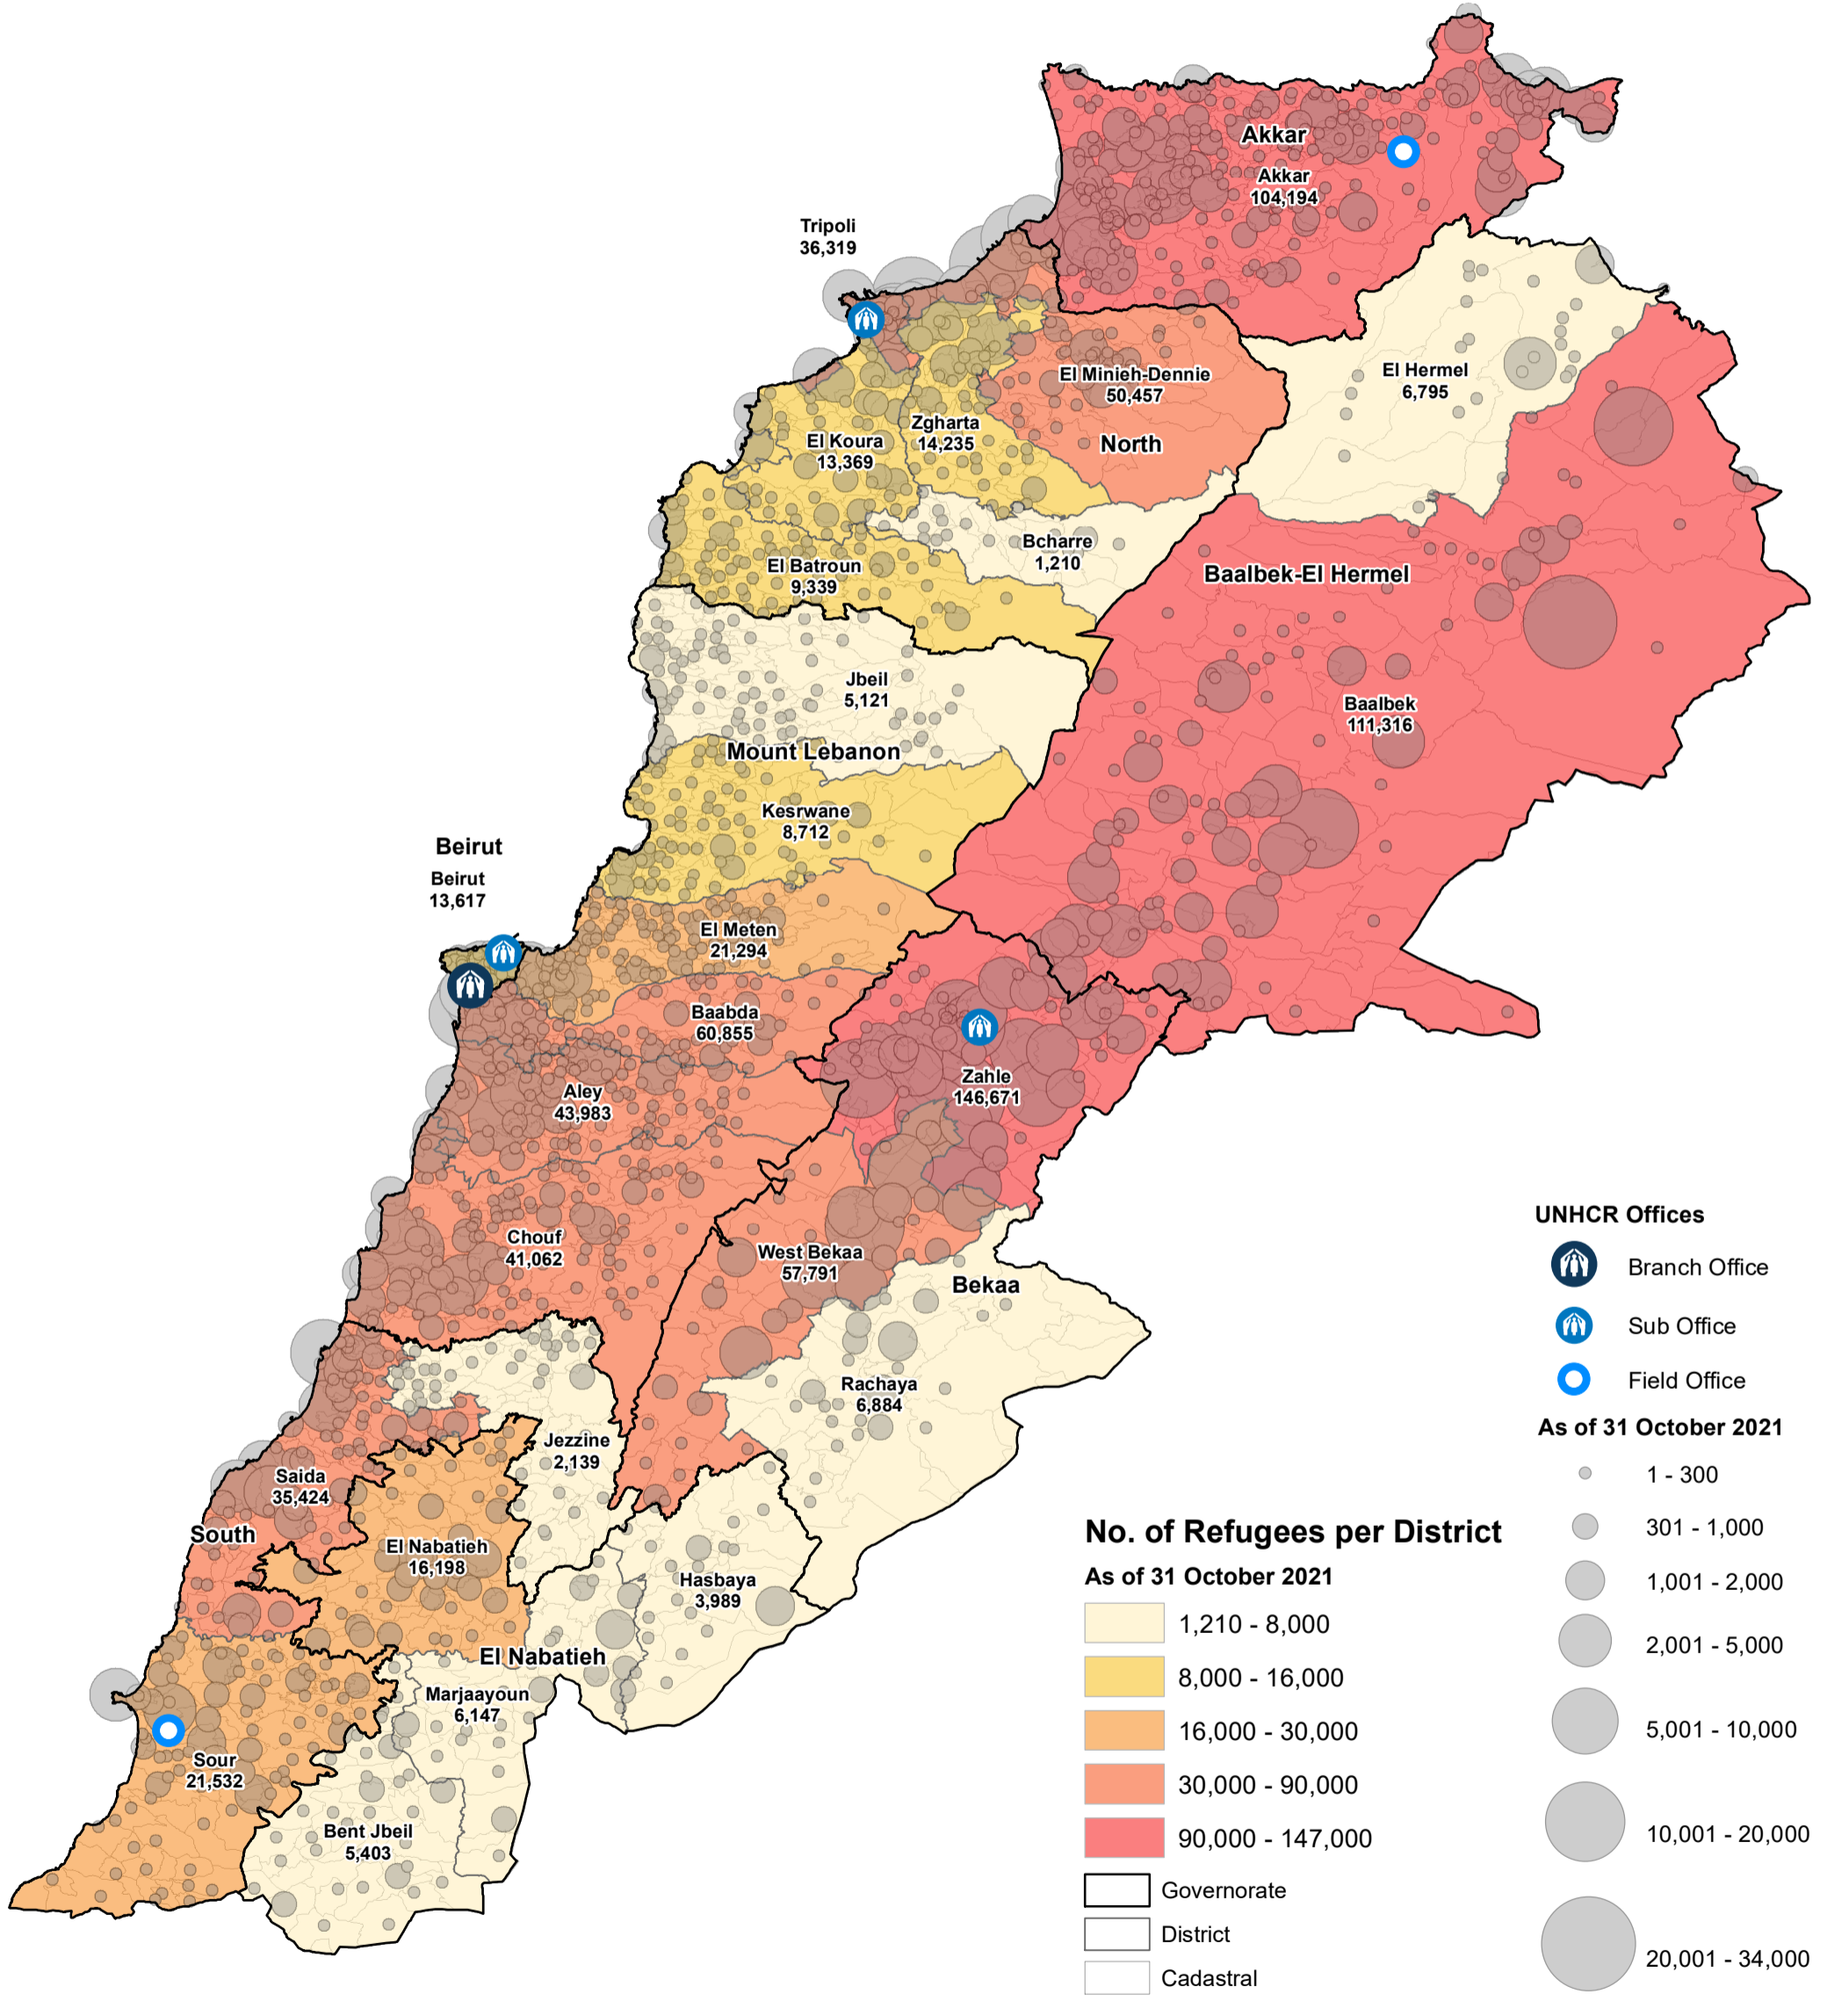

# SYRIA REFUGEE RESPONSE

## LEBANON Syrian Refugees Registered

31 October 2021

Total No. of Refugees **844,056**

### No. of Refugees per District

As of 31 October 2021

-  1,210 - 8,000
-  8,000 - 16,000
-  16,000 - 30,000
-  30,000 - 90,000
-  90,000 - 147,000

-  Governorate
-  District
-  Cadastral

This map has been produced by the Inter-Agency Information Management Unit of UNHCR based on maps and material provided by the Government of Lebanon for operational purposes. It does not constitute an official United Nations map. The designations employed and the presentation of material on this map do not imply the expression of any opinion whatsoever on the part of the Secretariat of the United Nations concerning the legal status of any country, territory, city or area or of its authorities, or concerning the delimitation of its frontiers or boundaries.

Data Sources:  
- Refugee population and location data by UNHCR as of 31 October 2021. For more information on refugee data, contact Diana El Habr at [elhabr@unhcr.org](mailto:elhabr@unhcr.org)

GIS and Mapping by UNHCR Lebanon. For further information on map, contact Jad Ghosn at [ghosn@unhcr.org](mailto:ghosn@unhcr.org) or Maroun Sader at [sader@unhcr.org](mailto:sader@unhcr.org)