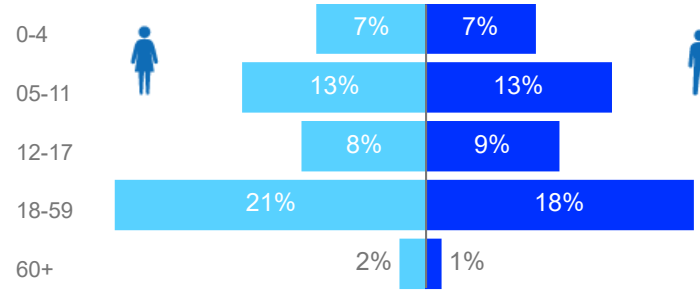

# Uganda - Refugee Statistics November 2021

Total Population  
**1,563,604**

Total Households  
**391,092**

Living in Settlements

**94%**  
**1,462,433**

Women and Children

**81%**  
**1,262,074**

Elderly

**3%**  
**42,876**

Total Refugees  
**1,522,155**

Total Asylum-Seekers  
**41,449**

Living in Urban areas

**6%**  
**101,171**

Female

**52%**  
**805,276**

Youth

## Age & Gender Breakdown