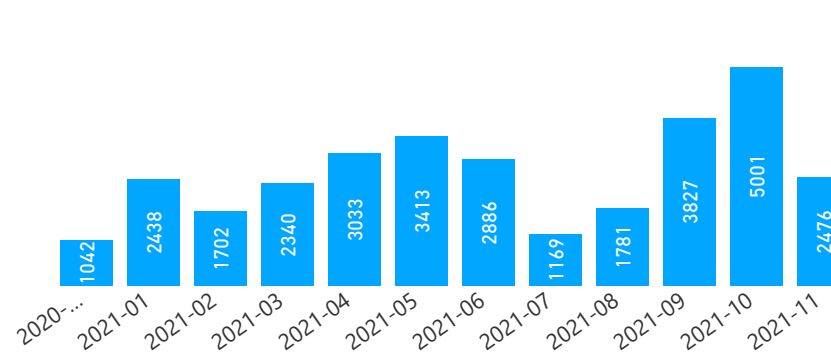

Registered New Arrivals by Arrival Month