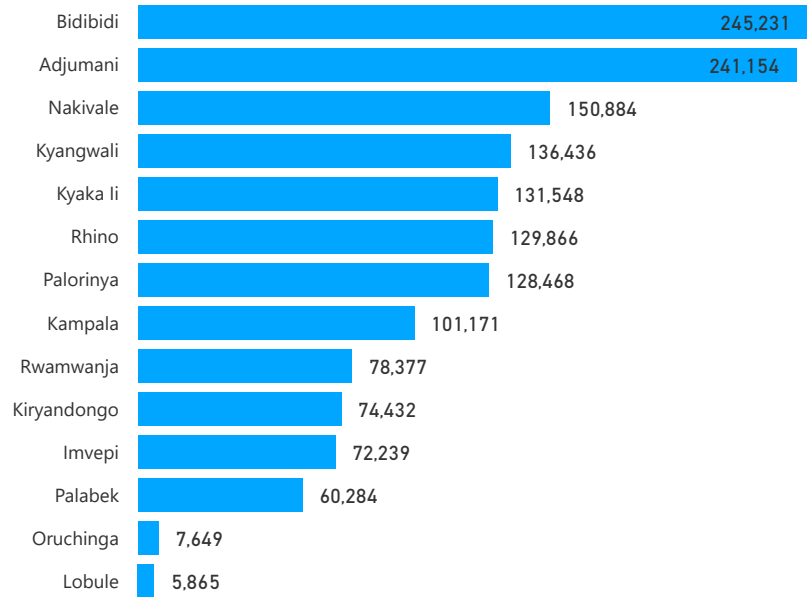

Population by Location