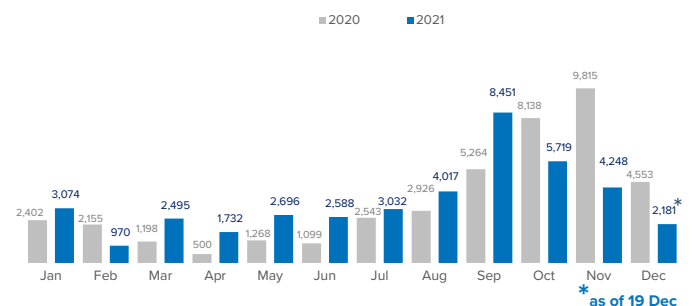

SPAIN Weekly snapshot - Week 50 (13 - 19 Dec 2021)

The charts below are based on figures from the Ministry of Interior and UNHCR estimates. All figures are provisional and subject to change

Refugees & migrants: sea and land arrivals in week 50¹

The boundaries and names shown and the designations used on this map do not imply official endorsement or acceptance by the United Nations

Sea and land arrivals during the last five weeks¹

Arrivals per month²