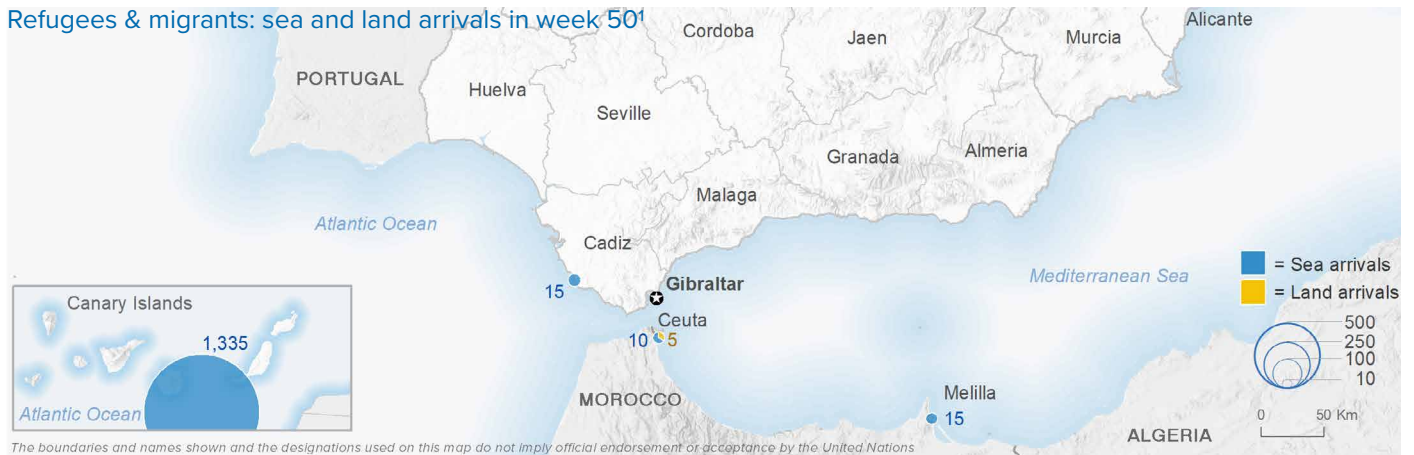

SPAIN Weekly snapshot - Week 50 (13 - 19 Dec 2021)

The charts below are based on figures from the Ministry of Interior and UNHCR estimates. All figures are provisional and subject to change

Refugees & migrants: sea and land arrivals in week 50¹

The boundaries and names shown and the designations used on this map do not imply official endorsement or acceptance by the United Nations

Sea and land arrivals during the last five weeks¹

Arrivals per month²