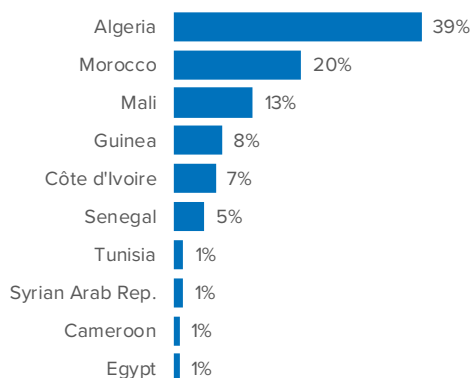

Most common nationalities, Jan - Sep 2020²