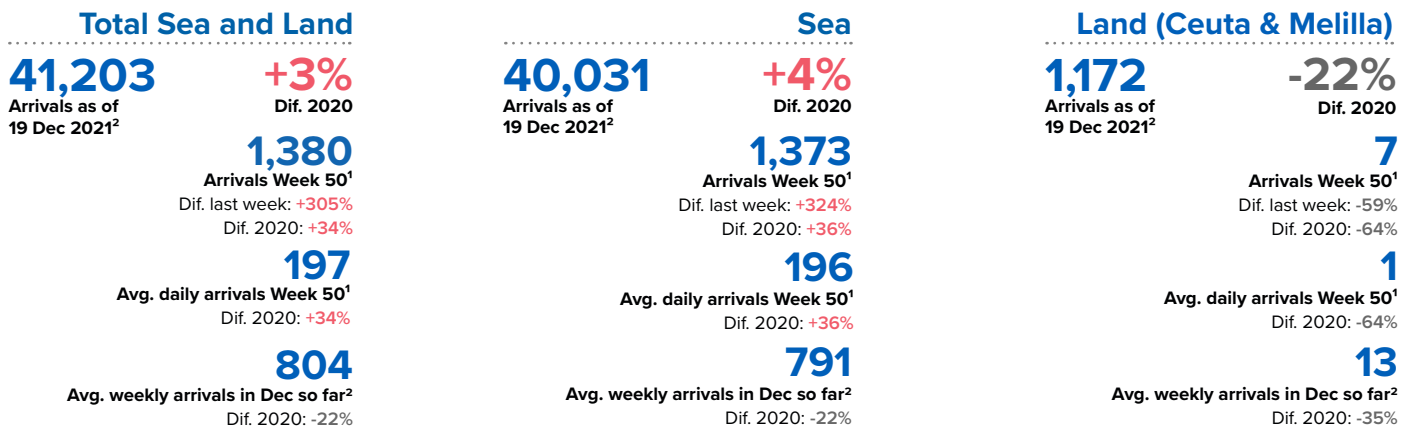

SPAIN Weekly snapshot - Week 50 (13 - 19 Dec 2021)

The charts below are based on figures from the Ministry of Interior and UNHCR estimates. All figures are provisional and subject to change

Refugees & migrants: sea and land arrivals in week 50¹

The boundaries and names shown and the designations used on this map do not imply official endorsement or acceptance by the United Nations

Sea and land arrivals during the last five weeks¹

Arrivals per month²