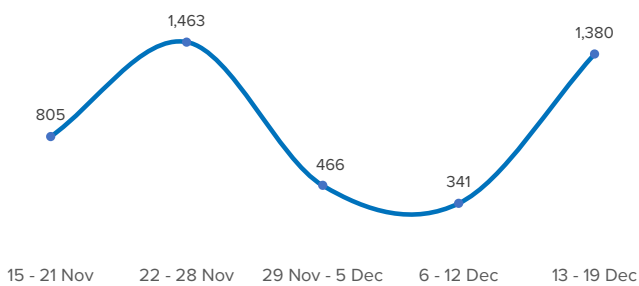

SPAIN Weekly snapshot - Week 50 (13 - 19 Dec 2021)

The charts below are based on figures from the Ministry of Interior and UNHCR estimates. All figures are provisional and subject to change

Refugees & migrants: sea and land arrivals in week 50¹

The boundaries and names shown and the designations used on this map do not imply official endorsement or acceptance by the United Nations

Sea and land arrivals during the last five weeks¹

Arrivals per month²