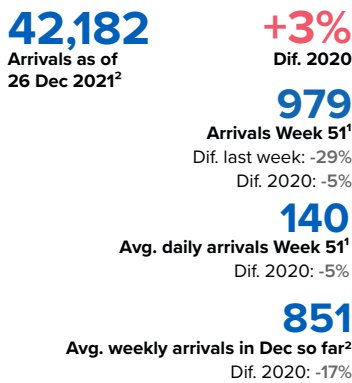

SPAIN Weekly snapshot - Week 51 (20 - 26 Dec 2021)

The charts below are based on figures from the Ministry of Interior and UNHCR estimates. All figures are provisional and subject to change

Refugees & migrants: sea and land arrivals in week 51¹

The boundaries and names shown and the designations used on this map do not imply official endorsement or acceptance by the United Nations

Total Sea and Land

Sea

Land (Ceuta & Melilla)

Sea and land arrivals during the last five weeks¹

Arrivals per month²

Most common nationalities, Jan - Sep 2020²

Demographic breakdown, Jan - Sep 2020²