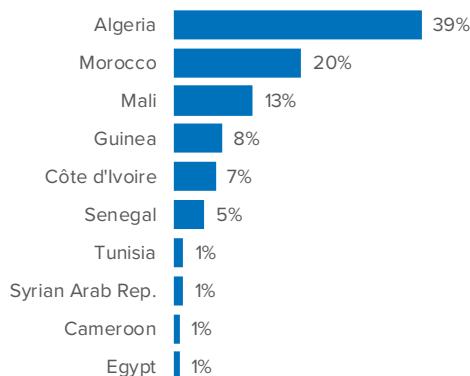

SPAIN Weekly snapshot - Week 51 (20 - 26 Dec 2021)

The charts below are based on figures from the Ministry of Interior and UNHCR estimates. All figures are provisional and subject to change

Refugees & migrants: sea and land arrivals in week 51¹

The boundaries and names shown and the designations used on this map do not imply official endorsement or acceptance by the United Nations

Total Sea and Land

Sea

Land (Ceuta & Melilla)

Sea and land arrivals during the last five weeks¹

Arrivals per month²

Most common nationalities, Jan - Sep 2020²

Demographic breakdown, Jan - Sep 2020²