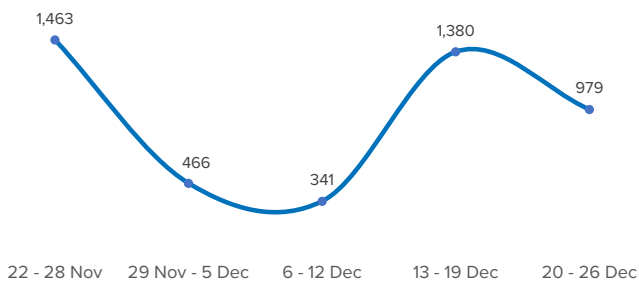

SPAIN Weekly snapshot - Week 51 (20 - 26 Dec 2021)

The charts below are based on figures from the Ministry of Interior and UNHCR estimates. All figures are provisional and subject to change

Refugees & migrants: sea and land arrivals in week 51¹

Arrivals per month²

Most common nationalities, Jan - Sep 2020²

Demographic breakdown, Jan - Sep 2020²