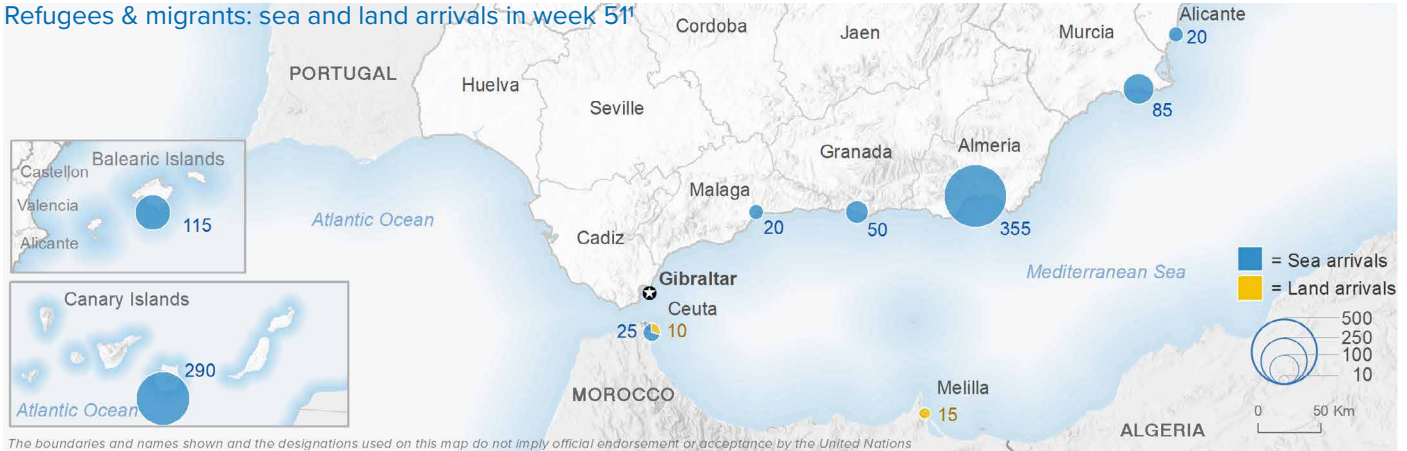

SPAIN Weekly snapshot - Week 51 (20 - 26 Dec 2021)

The charts below are based on figures from the Ministry of Interior and UNHCR estimates. All figures are provisional and subject to change

Refugees & migrants: sea and land arrivals in week 51¹

The boundaries and names shown and the designations used on this map do not imply official endorsement or acceptance by the United Nations

Total Sea and Land

Sea

Land (Ceuta & Melilla)

Sea and land arrivals during the last five weeks¹