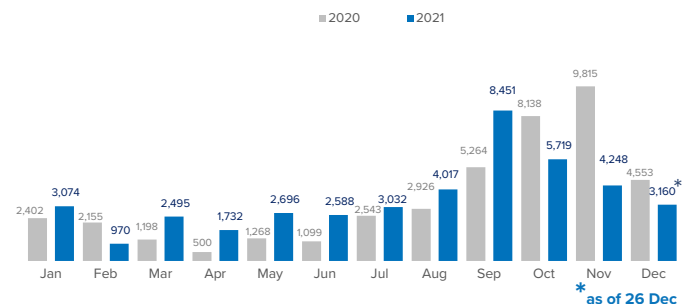

SPAIN Weekly snapshot - Week 51 (20 - 26 Dec 2021)

The charts below are based on figures from the Ministry of Interior and UNHCR estimates. All figures are provisional and subject to change

Refugees & migrants: sea and land arrivals in week 51¹

The boundaries and names shown and the designations used on this map do not imply official endorsement or acceptance by the United Nations

Total Sea and Land

Sea

Land (Ceuta & Melilla)

Sea and land arrivals during the last five weeks¹

Arrivals per month²

Most common nationalities, Jan - Sep 2020²

Demographic breakdown, Jan - Sep 2020²