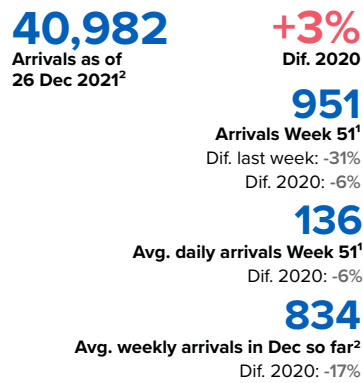

SPAIN Weekly snapshot - Week 51 (20 - 26 Dec 2021)

The charts below are based on figures from the Ministry of Interior and UNHCR estimates. All figures are provisional and subject to change

Refugees & migrants: sea and land arrivals in week 51¹

The boundaries and names shown and the designations used on this map do not imply official endorsement or acceptance by the United Nations

Total Sea and Land

Sea

Land (Ceuta & Melilla)

Sea and land arrivals during the last five weeks¹

Arrivals per month²

Most common nationalities, Jan - Sep 2020²

Demographic breakdown, Jan - Sep 2020²