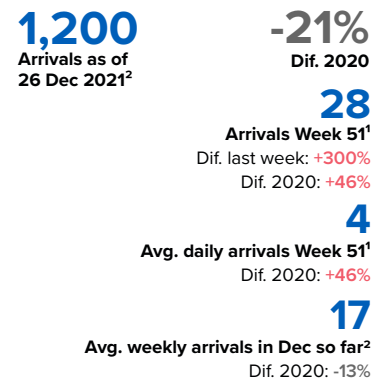

SPAIN Weekly snapshot - Week 51 (20 - 26 Dec 2021)

The charts below are based on figures from the Ministry of Interior and UNHCR estimates. All figures are provisional and subject to change

Refugees & migrants: sea and land arrivals in week 51¹

The boundaries and names shown and the designations used on this map do not imply official endorsement or acceptance by the United Nations

Total Sea and Land

Sea

Land (Ceuta & Melilla)

Sea and land arrivals during the last five weeks¹

Arrivals per month²

Most common nationalities, Jan - Sep 2020²

Demographic breakdown, Jan - Sep 2020²