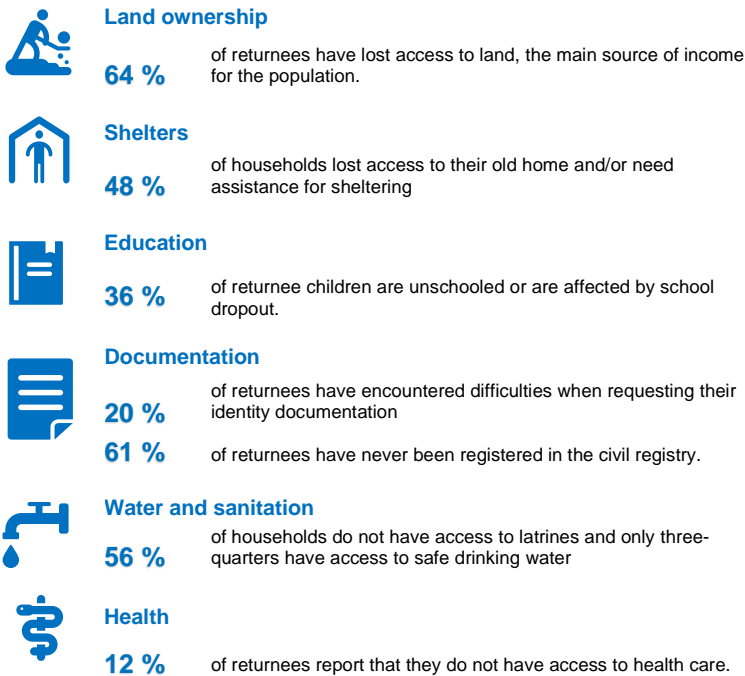

**RETURNEES IN 2021 IN THE DEPARTMENT**
**MAPPING AND DEMOGRAPHIC PROFILE, ACCESS TO BASIC SOCIAL SERVICES IN BLOLEQUIN(2021)**

**MAIN COUNTRY OF ASYLUM OF RETURNEES IN 2021**

**GENERAL SITUATION IN THE DEPARTMENT**

The general situation in the department of Bloléquin is calm and peaceful in terms of security. It supported the holding of household surveys by investigators. No security incidents targeting one or more returnees since the resumption of voluntary repatriation in July 2021 have been reported in the department of Bloléquin and surroundings. The returnees go about their business in peace.

**PRIORITY NEEDS OF RETURNEES**

**MAIN REINTEGRATION ACTIVITIES IN BLOLEQUIN DEPARTMENT**

**MAIN PARTNERS**

**MAIN FUNDERS**

Belgium | Canada | Denmark | France | Germany | Italy | Japan | Netherlands | Private donors Australia | Private donors Republic of Korea | Private donors Sweden | Private donors Republic of Korea | Switzerland | United States of America