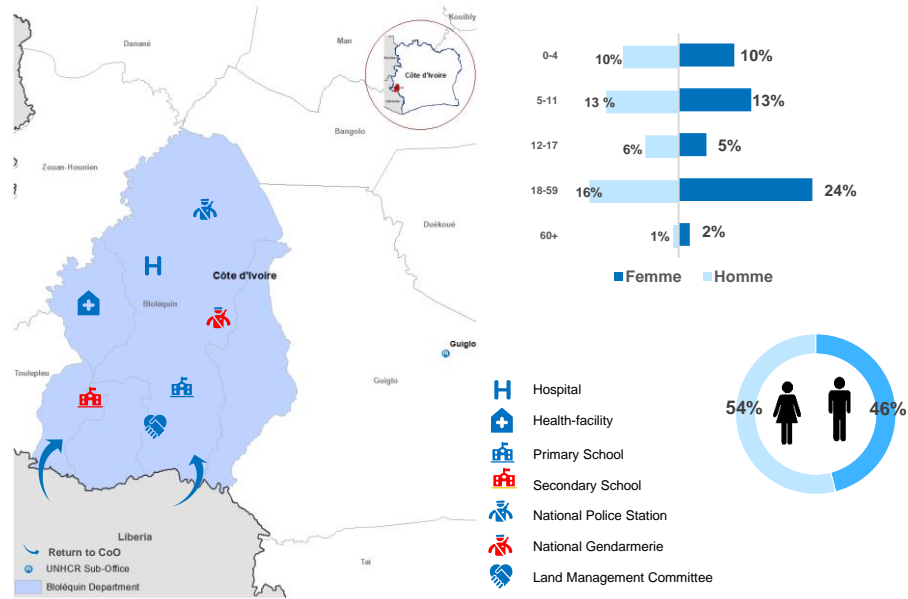

**RETURNEES IN 2021 IN THE DEPARTMENT**
**MAPPING AND DEMOGRAPHIC PROFILE, ACCESS TO BASIC SOCIAL SERVICES IN BLOLEQUIN(2021)**

**MAIN COUNTRY OF ASYLUM OF RETURNEES IN 2021**

**GENERAL SITUATION IN THE DEPARTMENT**

The general situation in the department of Bloléquin is calm and peaceful in terms of security. It supported the holding of household surveys by investigators. No security incidents targeting one or more returnees since the resumption of voluntary repatriation in July 2021 have been reported in the department of Bloléquin and surroundings. The returnees go about their business in peace.

**PRIORITY NEEDS OF RETURNEES**

**MAIN REINTEGRATION ACTIVITIES IN BLOLEQUIN DEPARTMENT**

**MAIN PARTNERS**

**MAIN FUNDERS**

Belgium | Canada | Denmark | France | Germany | Italy | Japan | Netherlands | Private donors Australia | Private donors Republic of Korea | Private donors Sweden | Private donors Republic of Korea | Switzerland | United States of America