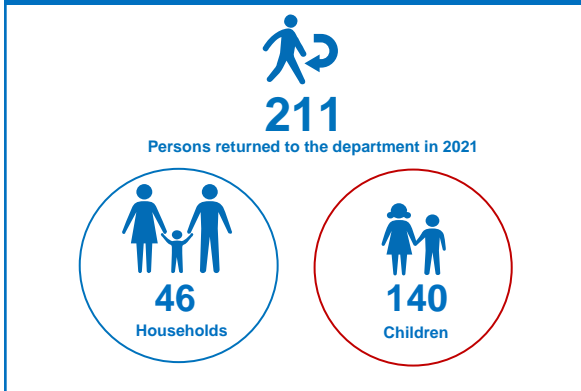

**RETURNEES IN 2021 IN THE DEPARTMENT**
**MAPPING AND DEMOGRAPHIC PROFILE, ACCESS TO BASIC SOCIAL SERVICES IN BLOLEQUIN(2021)**

**MAIN COUNTRY OF ASYLUM OF RETURNEES IN 2021**

**GENERAL SITUATION IN THE DEPARTMENT**

The general situation in the department of Bloléquin is calm and peaceful in terms of security. It supported the holding of household surveys by investigators. No security incidents targeting one or more returnees since the resumption of voluntary repatriation in July 2021 have been reported in the department of Bloléquin and surroundings. The returnees go about their business in peace.