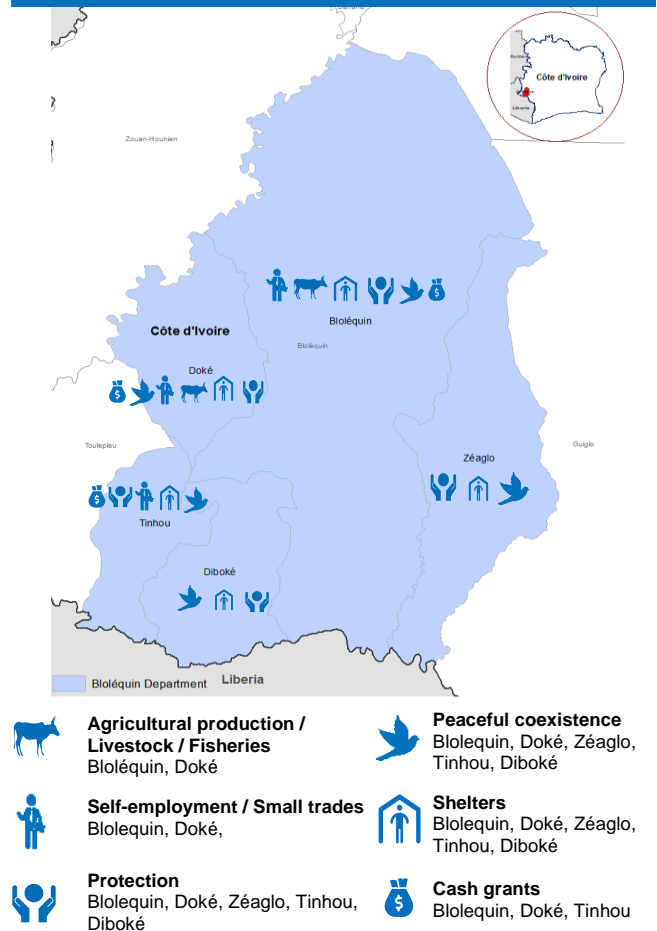

**RETURNEES IN 2021 IN THE DEPARTMENT**
**MAPPING AND DEMOGRAPHIC PROFILE, ACCESS TO BASIC SOCIAL SERVICES IN BLOLEQUIN(2021)**

**MAIN COUNTRY OF ASYLUM OF RETURNEES IN 2021**

**GENERAL SITUATION IN THE DEPARTMENT**

The general situation in the department of Bloléquin is calm and peaceful in terms of security. It supported the holding of household surveys by investigators. No security incidents targeting one or more returnees since the resumption of voluntary repatriation in July 2021 have been reported in the department of Bloléquin and surroundings. The returnees go about their business in peace.

**PRIORITY NEEDS OF RETURNEES**

**MAIN REINTEGRATION ACTIVITIES IN BLOLEQUIN DEPARTMENT**

**MAIN PARTNERS**

**MAIN FUNDERS**

Belgium | Canada | Denmark | France | Germany | Italy | Japan | Netherlands | Private donors Australia | Private donors Republic of Korea | Private donors Sweden | Private donors Republic of Korea | Switzerland | United States of America