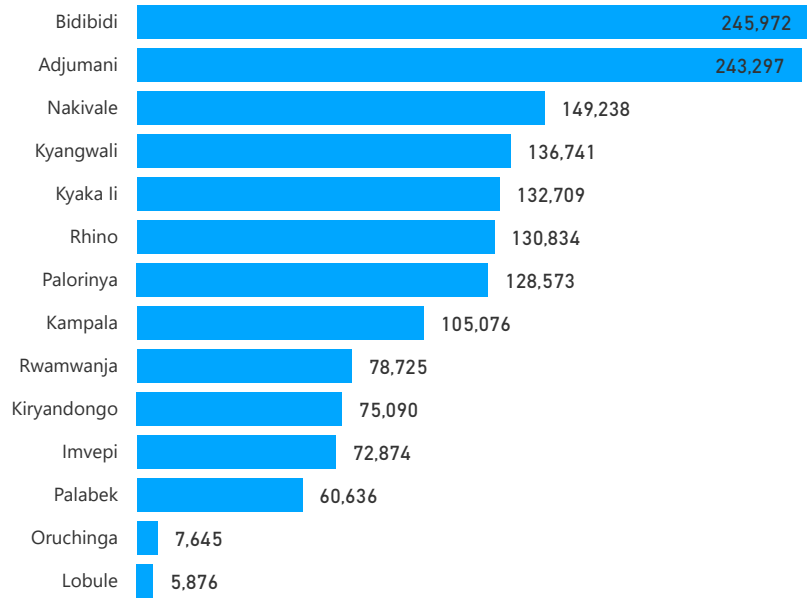

Population by Location