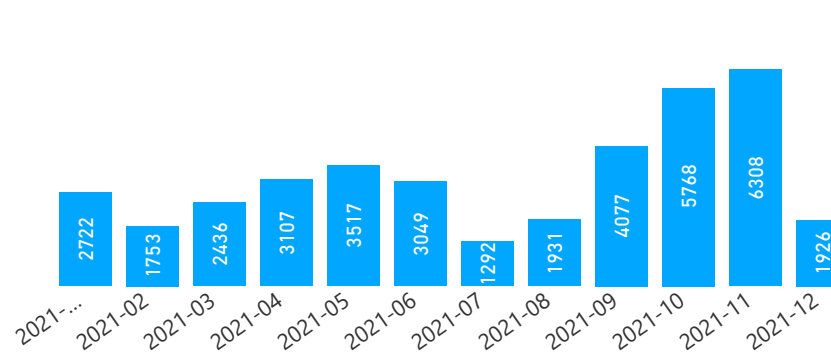

Registered New Arrivals by Arrival Month