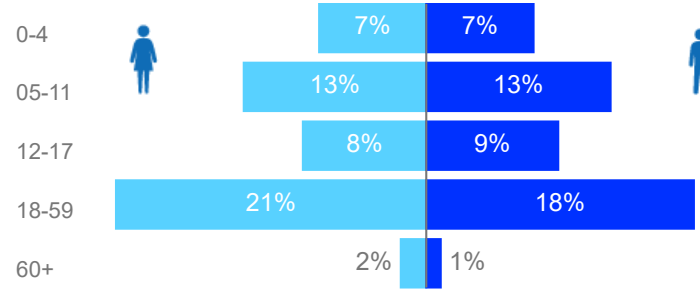

# Uganda - Refugee Statistics December 2021

**Total Population**  
1,573,291

**Total Households**  
393,822

Living in Settlements

**93%**  
1,468,215

Women and Children

**81%**  
1,268,164

Elderly

**3%**  
43,170

**Total Refugees**  
1,529,904

**Total Asylum-Seekers**  
43,387

Living in Urban areas

**7%**  
105,076

Female

**51%**  
809,972

Youth

## Age & Gender Breakdown