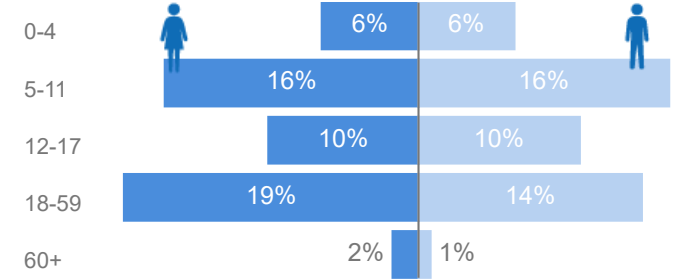

Uganda - Refugee Statistics December 2021 - Bidibidi

Total Population
245,972

Total Refugees
245,970

Total Households
42,806

Total Asylum-Seekers
2

Zones - Top 10

Level3	HHs	Individuals
Zone 3	11,219	58,530
Zone 2	8,459	54,100
Zone 5	9,586	52,324
Zone 1	7,450	47,392
Zone 4	6,080	33,562
Zone Iv	3	15
Zone Vii	1	2
Zone Ii	1	1

Age & Gender Breakdown

Women and Children
85%
208,962

Female
52%
129,109

Elderly
2%
5,978

Youth 15-24
23%
57,227

Specific Needs - Top 7
17,388 (Women) 8,153 (Men)

Country of Origin

Country of Origin	Total
South Sudan	245,785
Sudan	113
Democratic Republic of the Congo	71
Ethiopia	2
Burundi	1