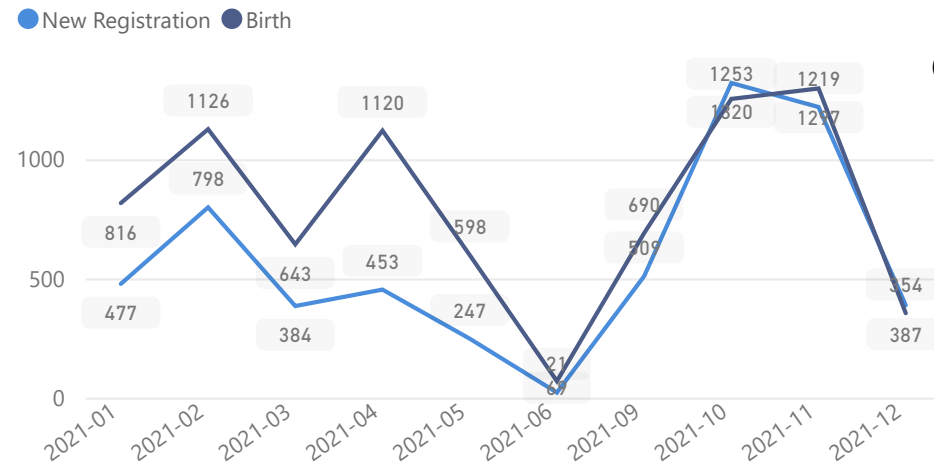

Uganda - Refugee Statistics December 2021 - Bidibidi

Total Population
245,972

Total Refugees
245,970

Total Households
42,806

Total Asylum-Seekers
2

Zones - Top 10

Level3	HHs	Individuals
Zone 3	11,219	58,530
Zone 2	8,459	54,100
Zone 5	9,586	52,324
Zone 1	7,450	47,392
Zone 4	6,080	33,562
Zone Iv	3	15
Zone Vii	1	2
Zone Ii	1	1

Age & Gender Breakdown

Women and Children
85%
208,962

Female
52%
129,109

Elderly
2%
5,978

Youth 15-24
23%
57,227

Specific Needs - Top 7
17,388 (Women) 8,153 (Men)

Country of Origin

Country of Origin	Total
South Sudan	245,785
Sudan	113
Democratic Republic of the Congo	71
Ethiopia	2
Burundi	1

New Registration by Month

Occupation - Top 5

Assistance Status