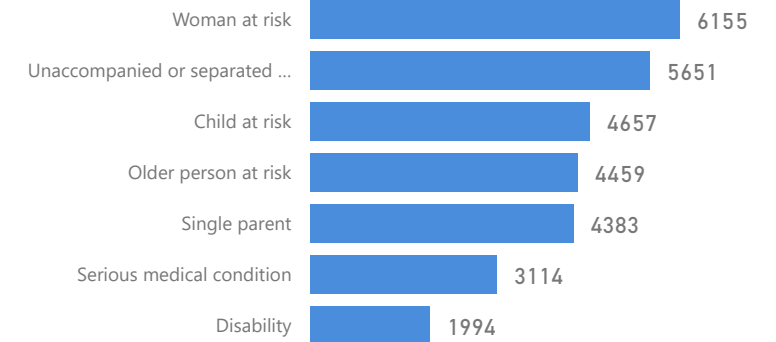

Uganda - Refugee Statistics December 2021 - Bidibidi

Total Population
245,972

Total Refugees
245,970

Total Households
42,806

Total Asylum-Seekers
2

Zones - Top 10

Level3	HHs	Individuals
Zone 3	11,219	58,530
Zone 2	8,459	54,100
Zone 5	9,586	52,324
Zone 1	7,450	47,392
Zone 4	6,080	33,562
Zone Iv	3	15
Zone Vii	1	2
Zone Ii	1	1

Age & Gender Breakdown

Women and Children
85%
208,962

Female
52%
129,109

Elderly
2%
5,978

Youth 15-24
23%
57,227

Specific Needs - Top 7
17,388 (Women) 8,153 (Men)

Country of Origin

Country of Origin	Total
South Sudan	245,785
Sudan	113
Democratic Republic of the Congo	71
Ethiopia	2
Burundi	1

New Registration by Month

Occupation - Top 5

Assistance Status