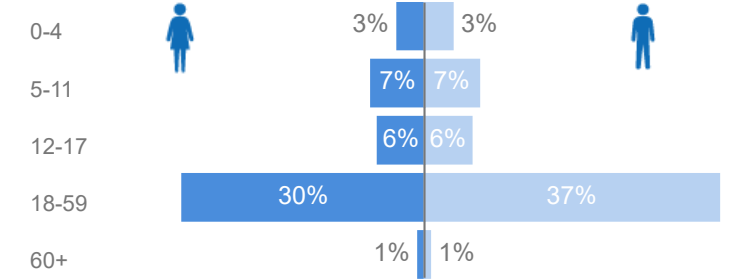

Elderly

1%

1,542

Total Refugees

78,177

Total Asylum-Seekers

26,899

Female

47%

49,012

Youth 15-24

27%

28,479

Zones - Top 10

Level3	HHs	Individuals
Kampala Central	27,006	38,575
Makindye Division	17,492	37,093
Rubaga Division	11,028	22,471
Nakawa	839	2,120
Kawempe Division	439	1,401
Kawempe Div	779	1,298
Makerere University	193	274
Ssabagabo-Makindye	57	190
Nansana	58	141
Division A	45	88

Country of Origin

Country of Origin	Total
Somalia	40,001
Democratic Republic of the Congo	26,744
Eritrea	19,647
South Sudan	6,116
Burundi	4,869
Ethiopia	3,229
Rwanda	2,237

Age & Gender Breakdown

Specific Needs - Top 7

New Registration by Month

Occupation - Top 5

* Age is between 18 - 59 years for Occupation

Assistance Status

5.7% Have occupation