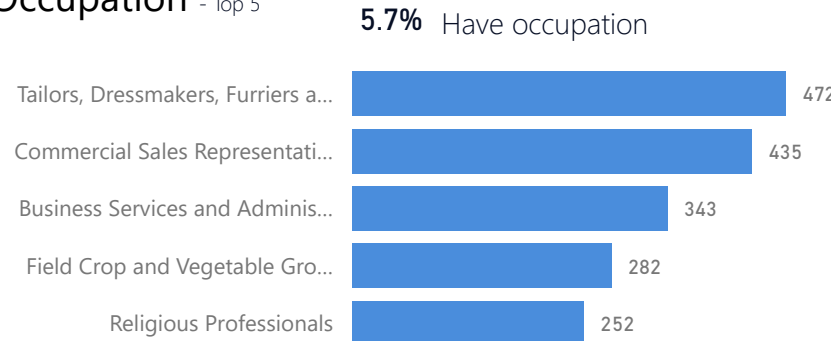

Country of Origin

Country of Origin	Total
Somalia	40,001
Democratic Republic of the Congo	26,744
Eritrea	19,647
South Sudan	6,116
Burundi	4,869
Ethiopia	3,229
Rwanda	2,237

Age & Gender Breakdown

Specific Needs - Top 7

New Registration by Month

Occupation - Top 5

* Age is between 18 - 59 years for Occupation

Assistance Status

5.7% Have occupation