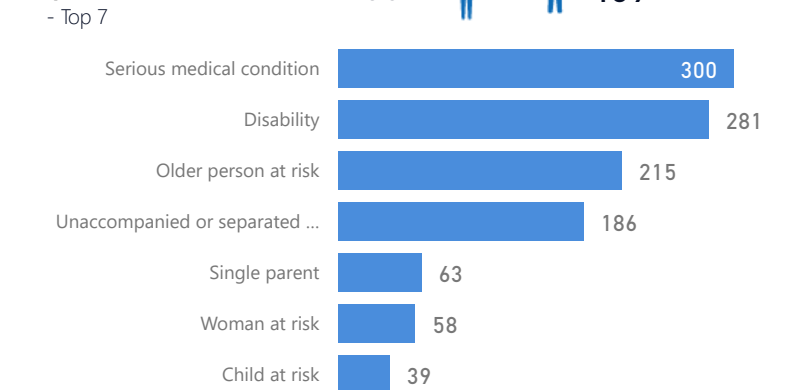

Elderly

1%

1,542

Total Refugees

78,177

Total Asylum-Seekers

26,899

Female

47%

49,012

Youth 15-24

27%

28,479

Zones - Top 10

Level3	HHs	Individuals
Kampala Central	27,006	38,575
Makindye Division	17,492	37,093
Rubaga Division	11,028	22,471
Nakawa	839	2,120
Kawempe Division	439	1,401
Kawempe Div	779	1,298
Makerere University	193	274
Ssabagabo-Makindye	57	190
Nansana	58	141
Division A	45	88

Country of Origin

Country of Origin	Total
Somalia	40,001
Democratic Republic of the Congo	26,744
Eritrea	19,647
South Sudan	6,116
Burundi	4,869
Ethiopia	3,229
Rwanda	2,237

Age & Gender Breakdown

Specific Needs - Top 7

New Registration by Month

Occupation - Top 5

* Age is between 18 - 59 years for Occupation

Assistance Status

5.7% Have occupation