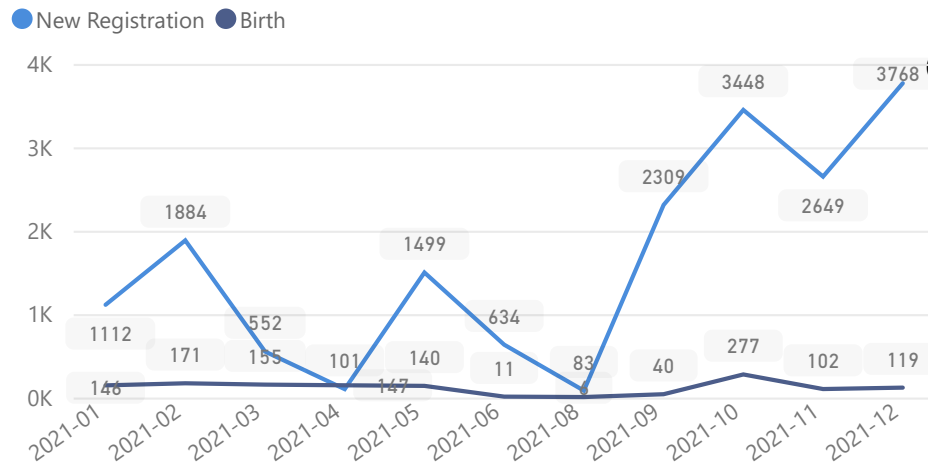

Elderly

1%

1,542

Total Refugees

78,177

Total Asylum-Seekers

26,899

Female

Country of Origin

Country of Origin	Total
Somalia	40,001
Democratic Republic of the Congo	26,744
Eritrea	19,647
South Sudan	6,116
Burundi	4,869
Ethiopia	3,229
Rwanda	2,237

Age & Gender Breakdown

Specific Needs - Top 7

New Registration by Month

Occupation - Top 5

* Age is between 18 - 59 years for Occupation

Assistance Status

5.7% Have occupation