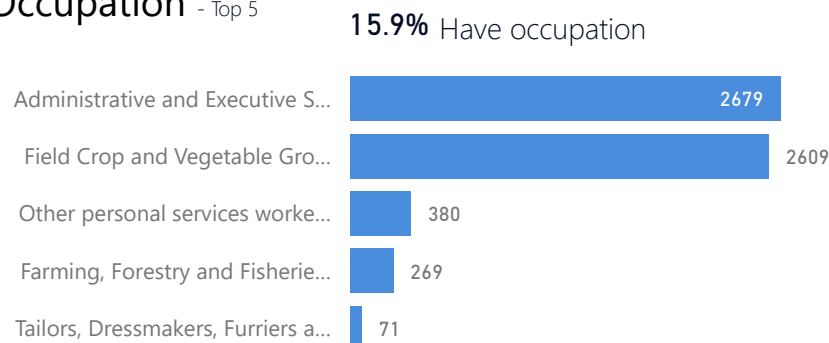

Country of Origin

Country of Origin	Total
South Sudan	74,288
Democratic Republic of the Congo	310
Sudan	232
Kenya	186
Burundi	39
Rwanda	26
Somalia	4

Age & Gender Breakdown

Specific Needs

- Top 7

New Registration by Month

● New Registration ● Birth

Occupation - Top 5

15.9% Have occupation

* Age is between 18 - 59 years for Occupation

Assistance Status