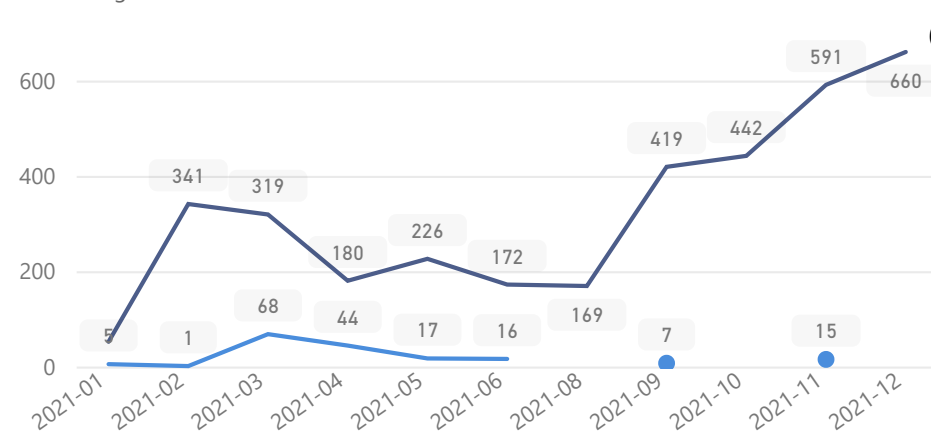

Uganda - Refugee Statistics December 2021 - Kiryandongo

Total Population

75,090

Total Households

10,672

Women and Children

83%

62,356

Country of Origin

Country of Origin	Total
South Sudan	74,288
Democratic Republic of the Congo	310
Sudan	232
Kenya	186
Burundi	39
Rwanda	26
Somalia	4

Age & Gender Breakdown

Specific Needs

- Top 7

New Registration by Month

● New Registration ● Birth

Occupation - Top 5

15.9% Have occupation

* Age is between 18 - 59 years for Occupation

Assistance Status