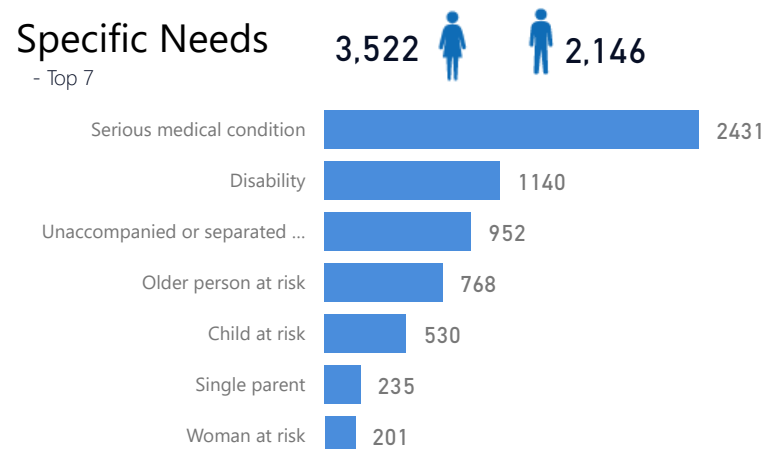

Uganda - Refugee Statistics December 2021 - Kiryandongo

Total Population

75,090

Total Households

10,672

Women and Children

83%

62,356

Elderly

2%

1,464

Total Refugees

75,056

Total Asylum-Seekers

34

Female

Country of Origin

Country of Origin	Total
South Sudan	74,288
Democratic Republic of the Congo	310
Sudan	232
Kenya	186
Burundi	39
Rwanda	26
Somalia	4

Age & Gender Breakdown

Specific Needs

- Top 7

New Registration by Month

● New Registration ● Birth

Occupation - Top 5

15.9% Have occupation

* Age is between 18 - 59 years for Occupation

Assistance Status