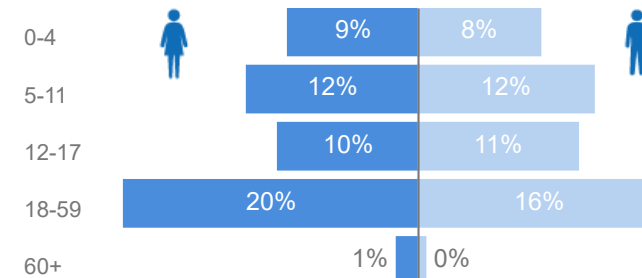

Elderly

2%

1,464

Total Refugees

75,056

Total Asylum-Seekers

34

Female

52%

38,938

Youth 15-24

29%

21,538

Zones - Top 10

Level3	HHs	Individuals
Ranch 1	5,656	38,863
Ranch 37	5,001	36,192
Zone VII	5	17
Zone 8	2	8
Zone II	1	5
Makindye Division	1	1
Zone 1	1	1
Zone 2	1	1
Zone 6	1	1
Zone I	1	1

Country of Origin

Country of Origin	Total
South Sudan	74,288
Democratic Republic of the Congo	310
Sudan	232
Kenya	186
Burundi	39
Rwanda	26
Somalia	4

Age & Gender Breakdown

Specific Needs

- Top 7

New Registration by Month

● New Registration ● Birth

Occupation - Top 5

15.9% Have occupation

* Age is between 18 - 59 years for Occupation

Assistance Status