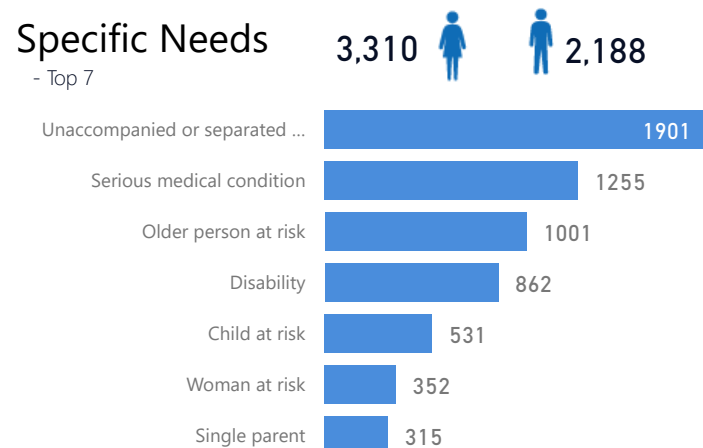

Elderly

2%

1,414

Total Refugees

60,626

Total Asylum-Seekers

10

Female

51%

30,999

Youth 15-24

24%

14,347

Zones - Top 10

Level3	HHs	Individuals
Zone 5B	4,025	14,079
Zone 7	2,956	11,242
Zone 5A	2,051	8,530
Zone 4	2,179	7,754
Zone 6	1,853	6,336
Zone 2	1,291	4,055
Zone 1	956	3,158
Zone 8	857	2,747
Zone 3	739	2,700

Country of Origin

Country of Origin	Total
South Sudan	60,281
Sudan	284
Democratic Republic of the Congo	71

Age & Gender Breakdown

Specific Needs - Top 7

New Registration by Month

Occupation - Top 5

* Age is between 18 - 59 years for Occupation