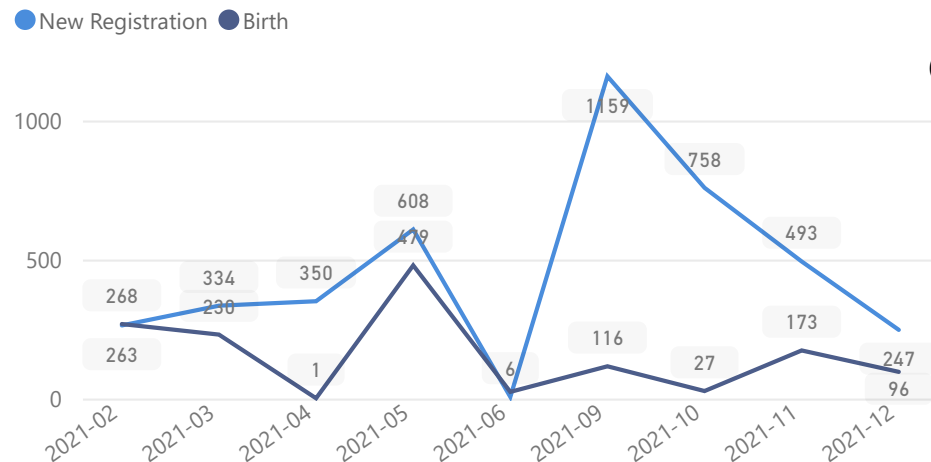

Elderly

2%

1,414

Total Refugees

60,626

Total Asylum-Seekers

10

Female

51%

30,999

Youth 15-24

24%

14,347

Zones - Top 10

Level3	HHs	Individuals
Zone 5B	4,025	14,079
Zone 7	2,956	11,242
Zone 5A	2,051	8,530
Zone 4	2,179	7,754
Zone 6	1,853	6,336
Zone 2	1,291	4,055
Zone 1	956	3,158
Zone 8	857	2,747
Zone 3	739	2,700

Country of Origin

Country of Origin	Total
South Sudan	60,281
Sudan	284
Democratic Republic of the Congo	71

Age & Gender Breakdown

Specific Needs - Top 7

New Registration by Month

Occupation - Top 5

* Age is between 18 - 59 years for Occupation