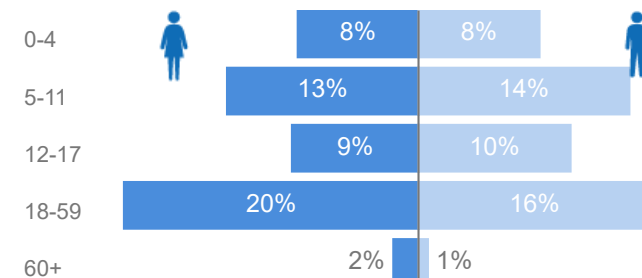

Elderly

2%

1,414

Total Refugees

60,626

Total Asylum-Seekers

10

Female

51%

30,999

Youth 15-24

24%

14,347

Zones - Top 10

Level3	HHs	Individuals
Zone 5B	4,025	14,079
Zone 7	2,956	11,242
Zone 5A	2,051	8,530
Zone 4	2,179	7,754
Zone 6	1,853	6,336
Zone 2	1,291	4,055
Zone 1	956	3,158
Zone 8	857	2,747
Zone 3	739	2,700

Country of Origin

Country of Origin	Total
South Sudan	60,281
Sudan	284
Democratic Republic of the Congo	71

Age & Gender Breakdown

Specific Needs - Top 7

New Registration by Month

Occupation - Top 5

* Age is between 18 - 59 years for Occupation