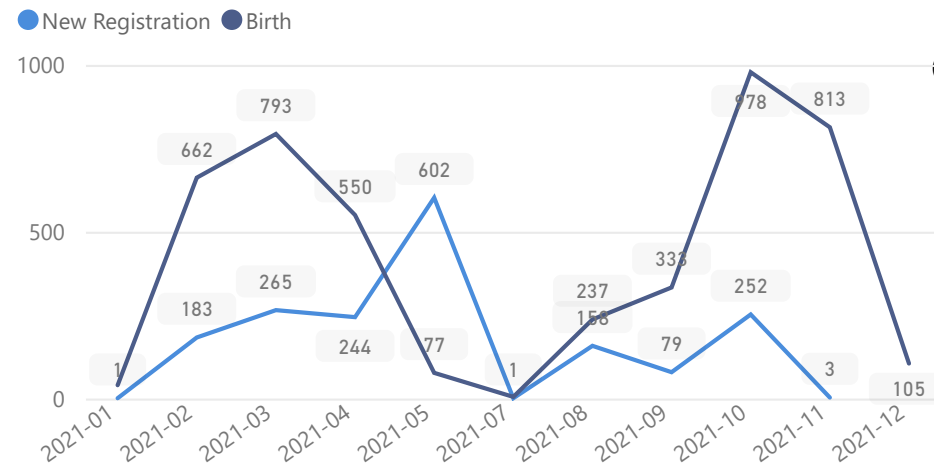

Uganda - Refugee Statistics December 2021 - Palorinya

Total Population
128,573

Total Refugees
128,558

Total Households
30,506

Total Asylum-Seekers
15

Zones - Top 10

Level3	HHs	Individuals
Morobi	8,544	36,068
Dongo West	6,353	25,655
Chinyi	4,940	20,185
Basecamp Ibakwe	3,342	15,708
Dongo East	3,080	12,980
Belemaling	2,403	10,655
Budri	1,839	7,309
Ranch 1	2	10

Age & Gender Breakdown

Women and Children
80%
103,431

Female
53%
67,696

Elderly
4%
5,548

Youth 15-24
25%
31,542

Specific Needs - Top 7
7,632 (Female) **5,321** (Male)

Country of Origin

Country of Origin	Total
South Sudan	128,467
Democratic Republic of the Congo	60
Sudan	37
Rwanda	9

New Registration by Month

Occupation - Top 5

* Age is between 18 - 59 years for Occupation

Assistance Status