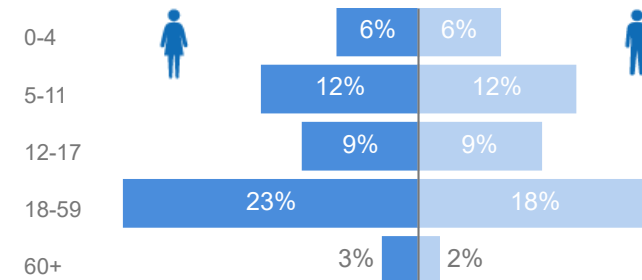

Uganda - Refugee Statistics December 2021 - Palorinya

Total Population
128,573

Total Refugees
128,558

Total Households
30,506

Total Asylum-Seekers
15

Zones - Top 10

Level3	HHs	Individuals
Morobi	8,544	36,068
Dongo West	6,353	25,655
Chinyi	4,940	20,185
Basecamp Ibakwe	3,342	15,708
Dongo East	3,080	12,980
Belemaling	2,403	10,655
Budri	1,839	7,309
Ranch 1	2	10

Age & Gender Breakdown

Women and Children
80%
103,431

Female
53%
67,696

Elderly
4%
5,548

Youth 15-24
25%
31,542

Specific Needs - Top 7
7,632 (Female) **5,321** (Male)

Country of Origin

Country of Origin	Total
South Sudan	128,467
Democratic Republic of the Congo	60
Sudan	37
Rwanda	9

New Registration by Month

Occupation - Top 5

* Age is between 18 - 59 years for Occupation

Assistance Status