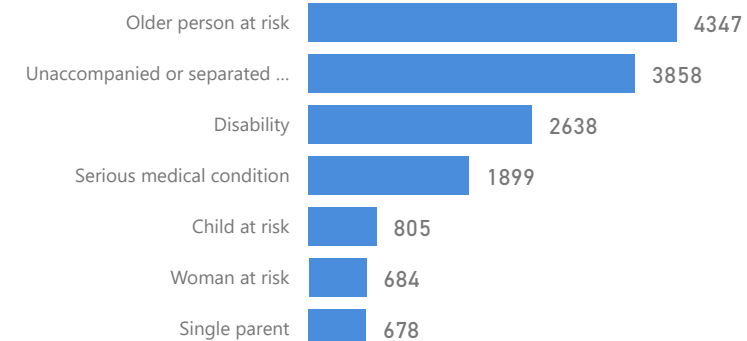

Uganda - Refugee Statistics December 2021 - Palorinya

Total Population
128,573

Total Refugees
128,558

Total Households
30,506

Total Asylum-Seekers
15

Zones - Top 10

Level3	HHs	Individuals
Morobi	8,544	36,068
Dongo West	6,353	25,655
Chinyi	4,940	20,185
Basecamp Ibakwe	3,342	15,708
Dongo East	3,080	12,980
Belemaling	2,403	10,655
Budri	1,839	7,309
Ranch 1	2	10

Age & Gender Breakdown

Women and Children
80%
103,431

Female
53%
67,696

Elderly
4%
5,548

Youth 15-24
25%
31,542

Specific Needs - Top 7
7,632 (Female) **5,321** (Male)

Country of Origin

Country of Origin	Total
South Sudan	128,467
Democratic Republic of the Congo	60
Sudan	37
Rwanda	9

New Registration by Month

Occupation - Top 5

* Age is between 18 - 59 years for Occupation

Assistance Status