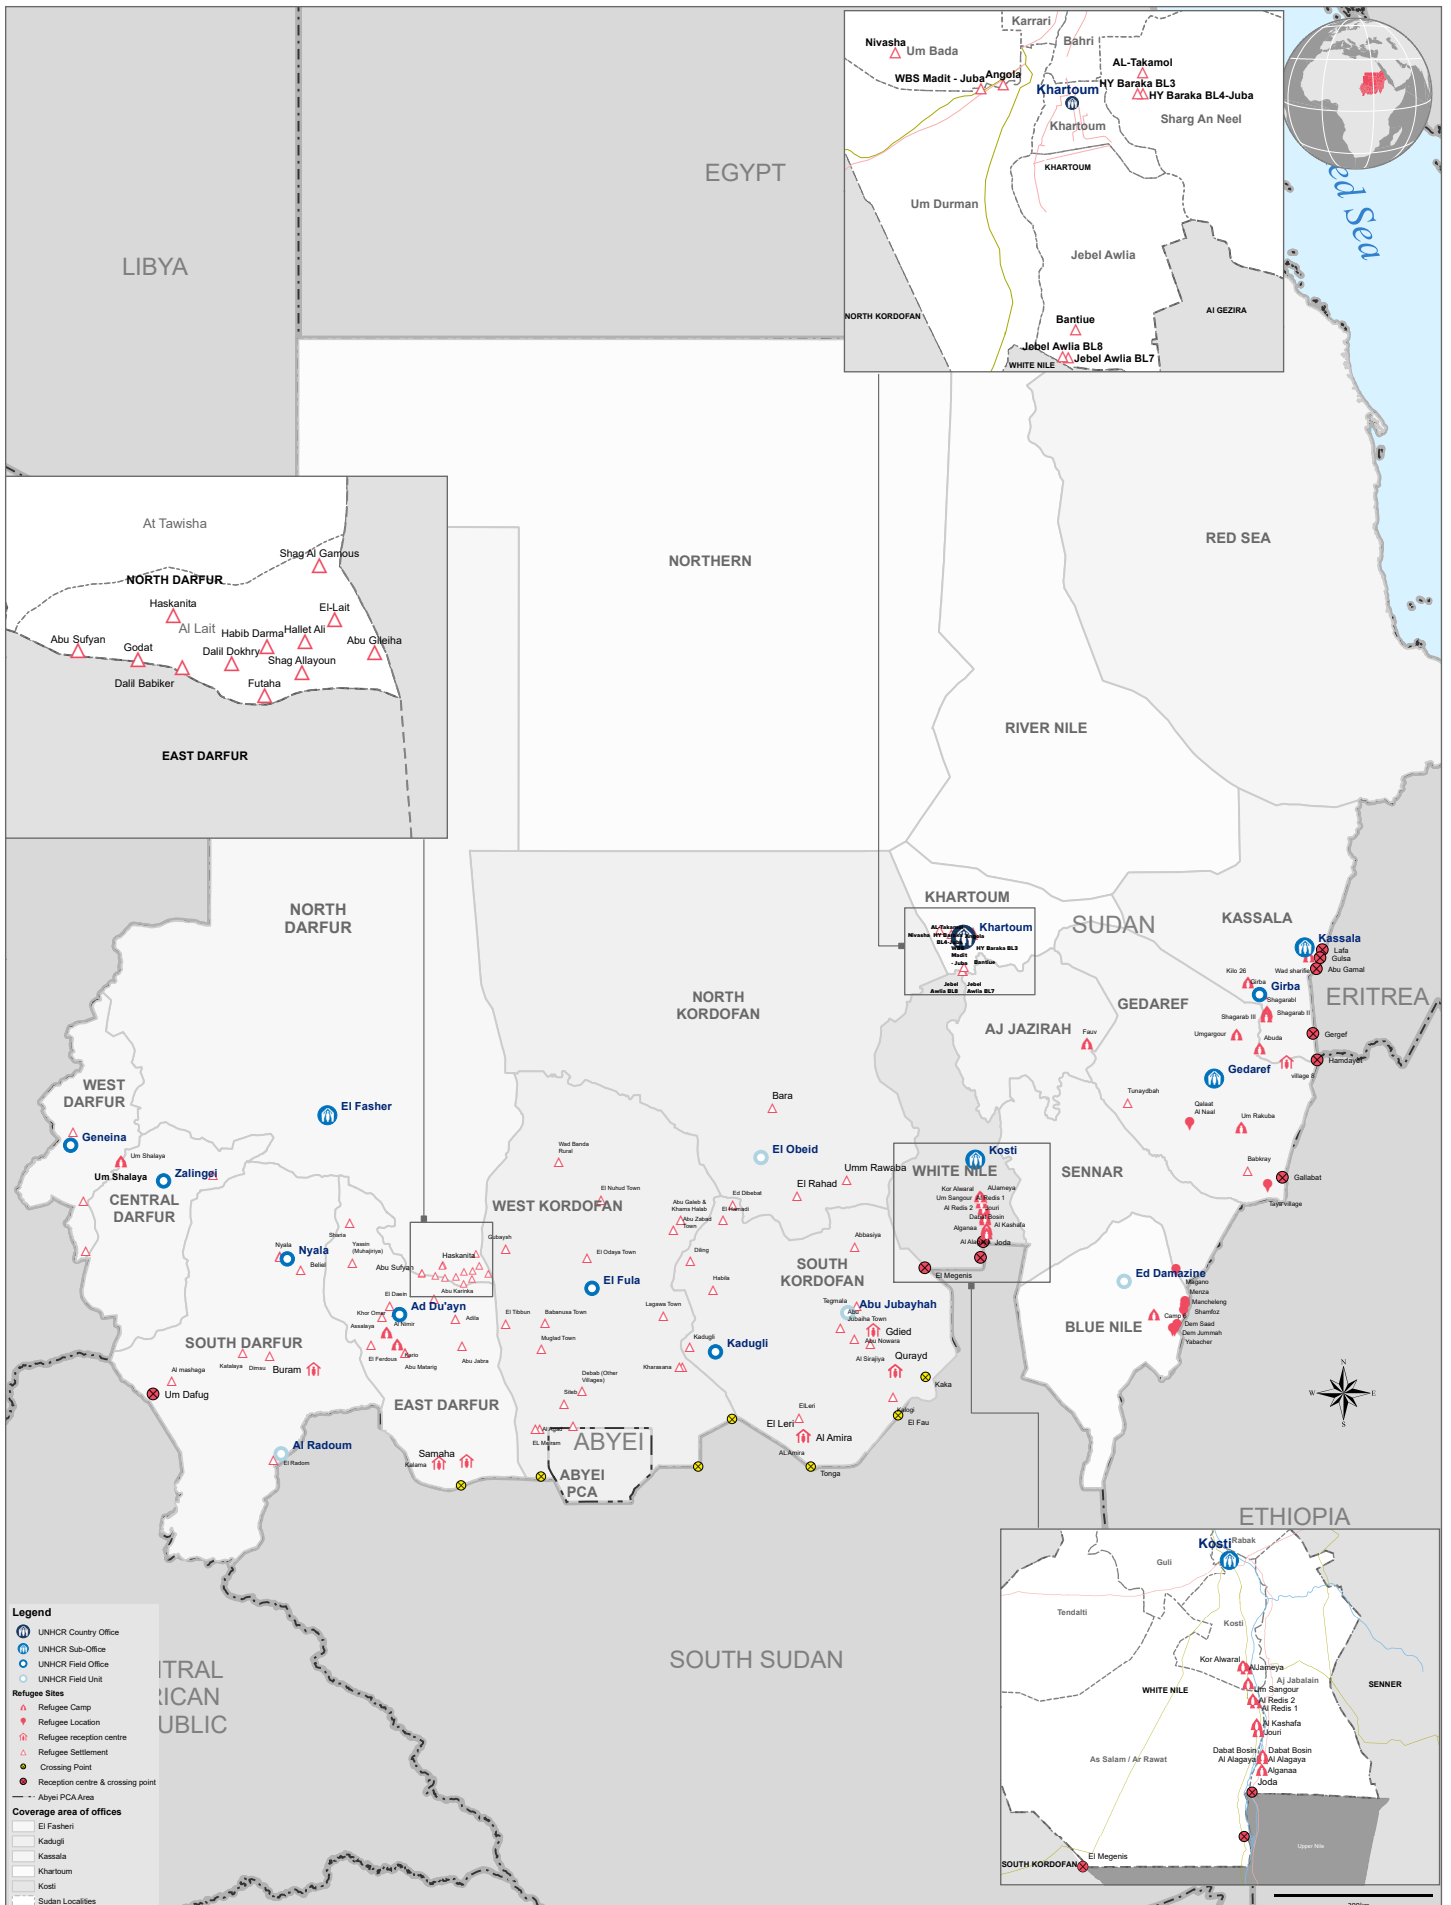

Sudan : UNHCR Operational Reference Map

As of 16 Jan 2022

The depiction and use of boundaries, geographic names and related data shown on maps and included in lists, tables, documents, and databases are not warranted to be error free nor do they necessarily imply official endorsement or acceptance by the United Nations. Final status of the Abyei area is not yet determined.