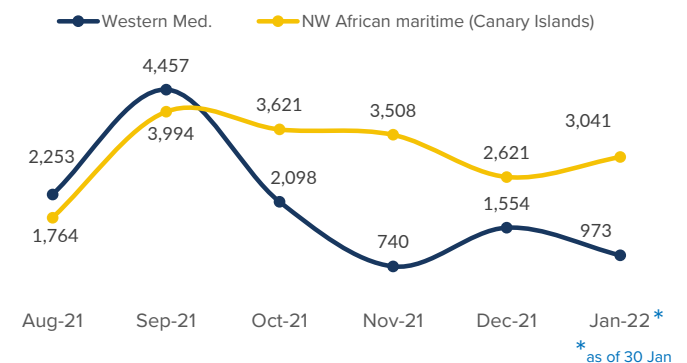

SPAIN Weekly snapshot - Week 4 (24 - 30 Jan 2022)

The charts below are based on figures from the Ministry of Interior and UNHCR estimates. All figures are provisional and subject to change

Refugees & migrants: sea and land arrivals in week 4¹

Arrivals in Spain

Western Mediterranean

Northwest African maritime (Canary Islands)

Arrivals in Spain during the last five weeks¹

Arrivals in Spain by route during the last six months¹

Arrivals in Spain per month²