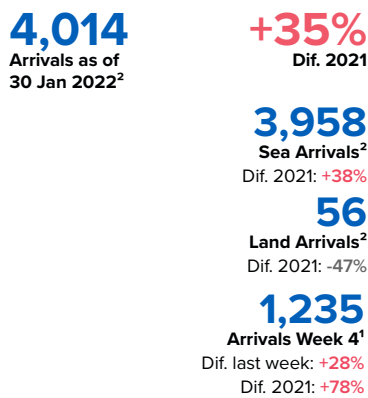

SPAIN Weekly snapshot - Week 4 (24 - 30 Jan 2022)

The charts below are based on figures from the Ministry of Interior and UNHCR estimates. All figures are provisional and subject to change

Refugees & migrants: sea and land arrivals in week 4¹

Arrivals in Spain

Western Mediterranean

Northwest African maritime (Canary Islands)

Arrivals in Spain during the last five weeks¹

Arrivals in Spain by route during the last six months¹

Arrivals in Spain per month²