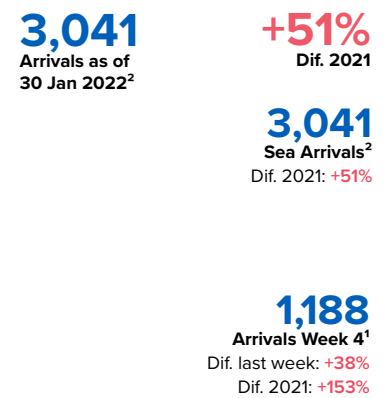

SPAIN Weekly snapshot - Week 4 (24 - 30 Jan 2022)

The charts below are based on figures from the Ministry of Interior and UNHCR estimates. All figures are provisional and subject to change

Refugees & migrants: sea and land arrivals in week 4¹

Arrivals in Spain

Western Mediterranean

Northwest African maritime (Canary Islands)

Arrivals in Spain during the last five weeks¹

Arrivals in Spain by route during the last six months¹

Arrivals in Spain per month²