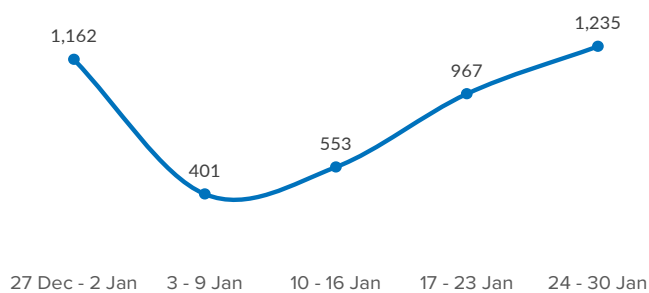

SPAIN Weekly snapshot - Week 4 (24 - 30 Jan 2022)

The charts below are based on figures from the Ministry of Interior and UNHCR estimates. All figures are provisional and subject to change

Refugees & migrants: sea and land arrivals in week 4¹

Arrivals in Spain

Western Mediterranean

Northwest African maritime (Canary Islands)

Arrivals in Spain during the last five weeks¹

Arrivals in Spain by route during the last six months¹

Arrivals in Spain per month²