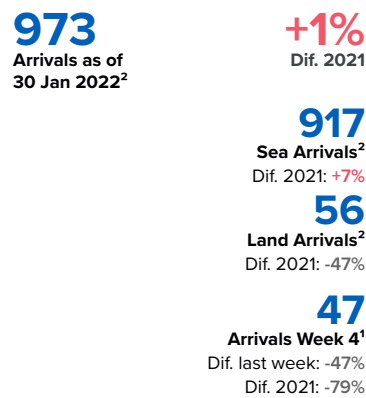

SPAIN Weekly snapshot - Week 4 (24 - 30 Jan 2022)

The charts below are based on figures from the Ministry of Interior and UNHCR estimates. All figures are provisional and subject to change

Refugees & migrants: sea and land arrivals in week 4¹

Arrivals in Spain

Western Mediterranean

Northwest African maritime (Canary Islands)

Arrivals in Spain during the last five weeks¹

Arrivals in Spain by route during the last six months¹

Arrivals in Spain per month²