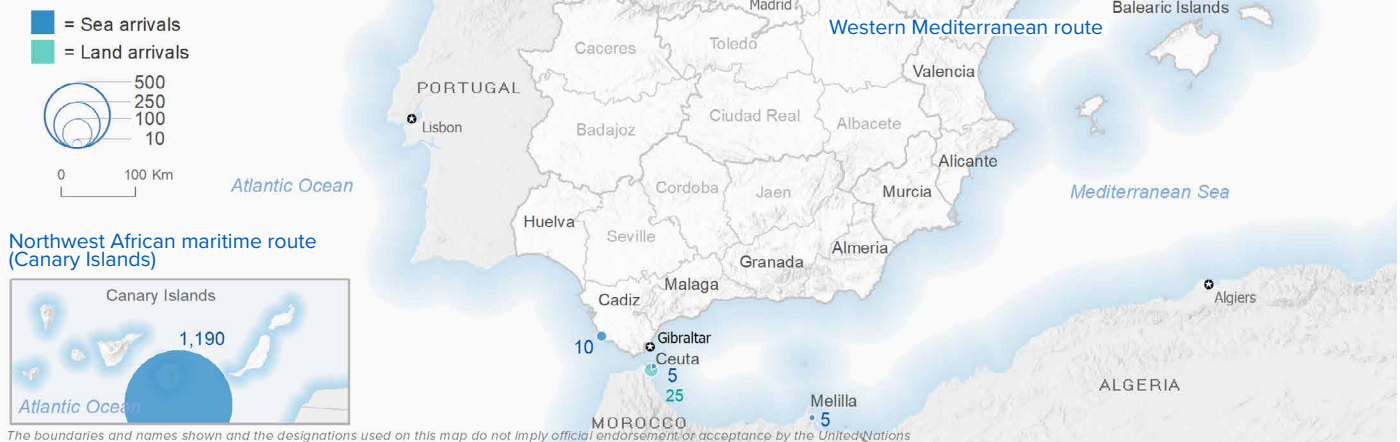

SPAIN Weekly snapshot - Week 4 (24 - 30 Jan 2022)

The charts below are based on figures from the Ministry of Interior and UNHCR estimates. All figures are provisional and subject to change

Refugees & migrants: sea and land arrivals in week 4¹

Arrivals in Spain

Western Mediterranean

Northwest African maritime (Canary Islands)

Arrivals in Spain during the last five weeks¹

Arrivals in Spain by route during the last six months¹

Arrivals in Spain per month²