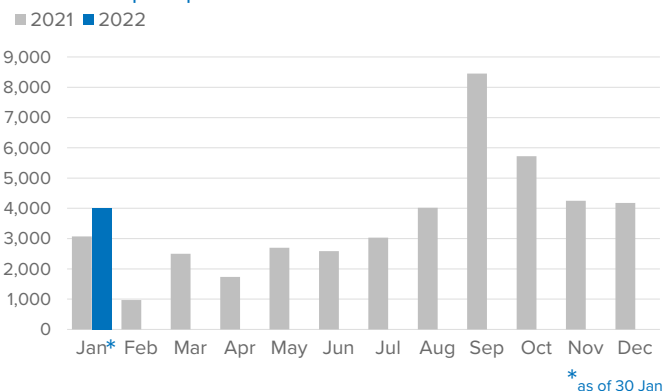

SPAIN Weekly snapshot - Week 4 (24 - 30 Jan 2022)

The charts below are based on figures from the Ministry of Interior and UNHCR estimates. All figures are provisional and subject to change

Refugees & migrants: sea and land arrivals in week 4¹

Arrivals in Spain

Western Mediterranean

Northwest African maritime (Canary Islands)

Arrivals in Spain during the last five weeks¹

Arrivals in Spain by route during the last six months¹

Arrivals in Spain per month²