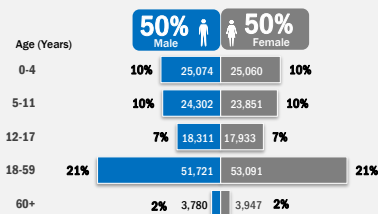

Age and Gender