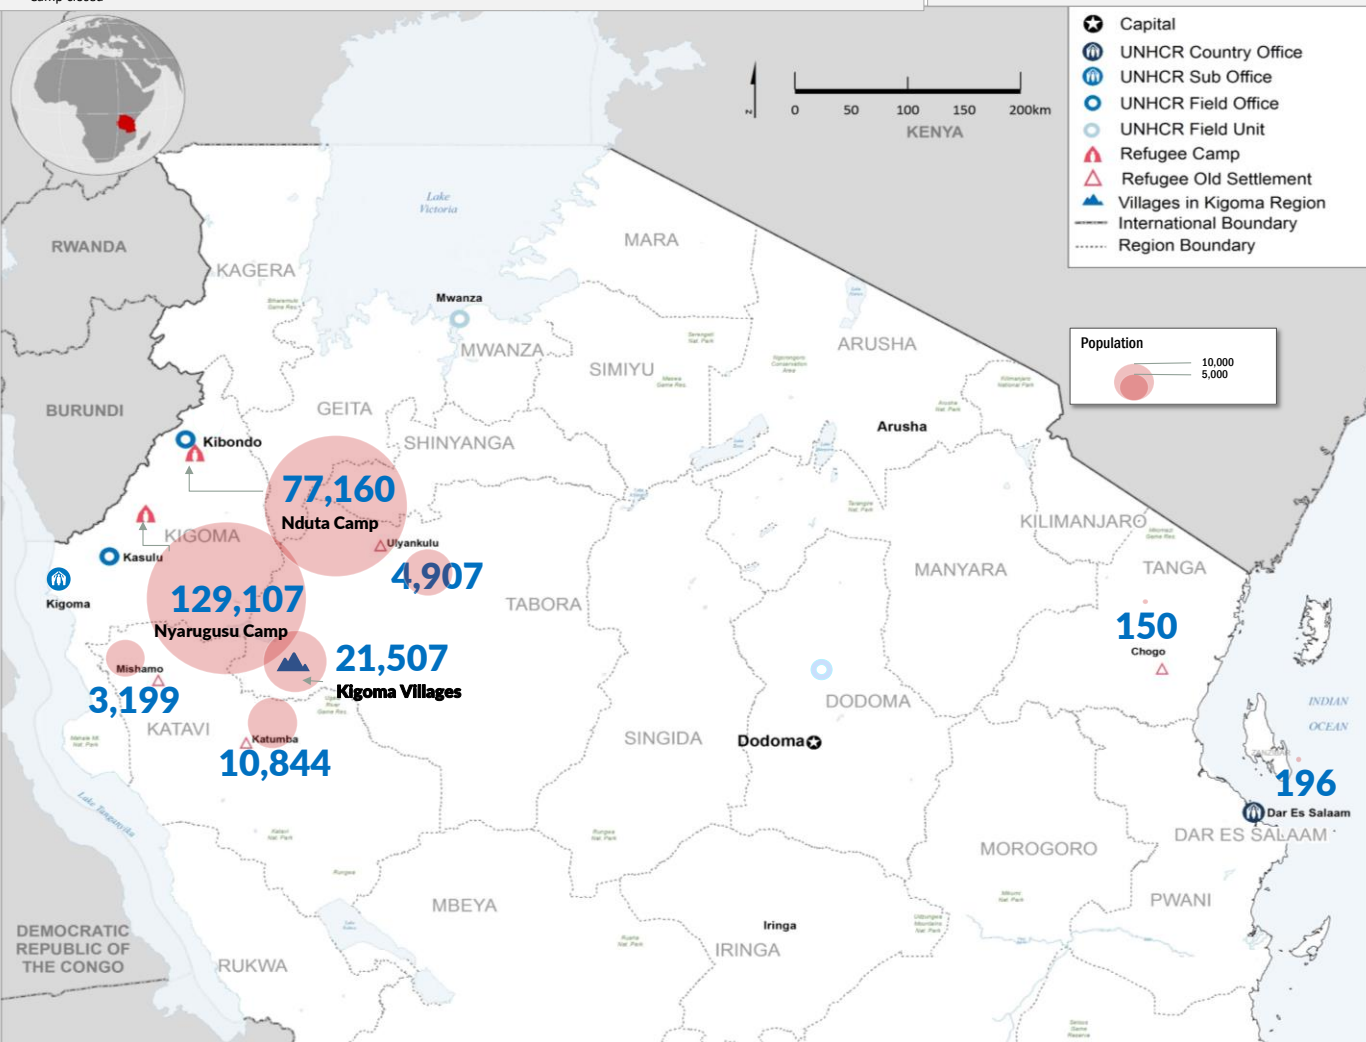

Births vs Deaths