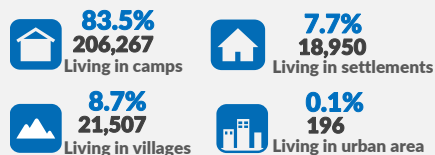

Country of origin

Tanzania Refugee Population Update

as of 31 January 2022

The UN Refugee Agency

Key Figures

247,070*

Population of Concern