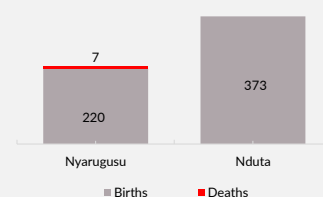

Births vs Deaths