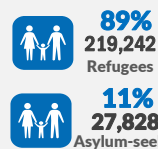

Age and Gender