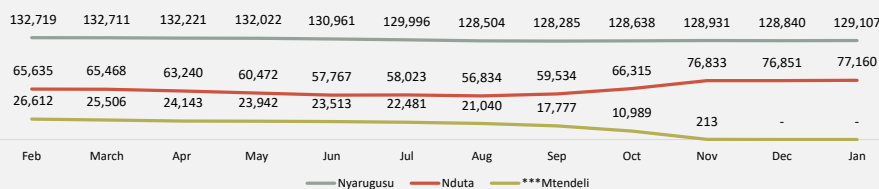

Camp population trend: February 2021 to January 2022