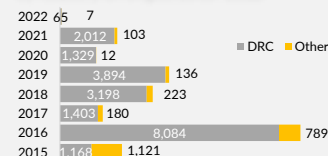

162,000 former Burundian refugees (1972) granted citizenship by the Government of Tanzania.

Resettlement departures by country of origin, 2015-2022