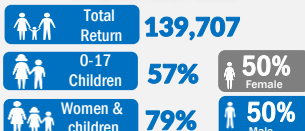

Local integration