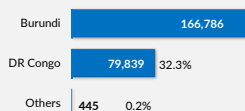

Tanzania Refugee Population Update

as of 31 January 2022

The UN Refugee Agency

Key Figures

247,070*

Population of Concern

Age and Gender

162,000 former Burundian refugees (1972) granted citizenship by the Government of Tanzania.

Camp population trend: February 2021 to January 2022

***Camp closed

Births vs Deaths