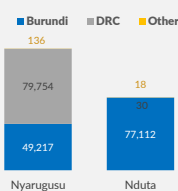

Camp-based population by country of origin

Voluntary return of Burundian refugees, 2017-2022