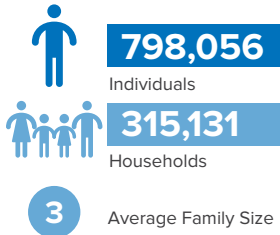

South Sudanese Refugees and Asylum-seekers¹

Registration Status

Population Distribution

Persons With Disabilities

Unaccompanied and Separated Children

Monthly Arrival Trends (2015-2022)

3,419 Total arrivals in Jan 2022

¹ Total number of refugees is the sum of UNHCR/Commissioner of Refugees (CoR) registered population and Immigration and Passport Police (IPP) registered & unregistered refugees. Government sources estimate a total of 1.3 million South Sudanese refugees in Sudan; however, these data require verification.