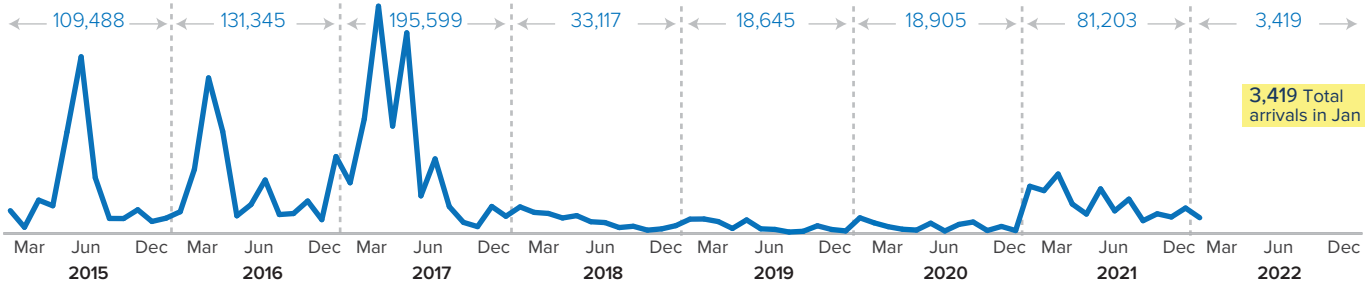

South Sudanese Refugees and Asylum-seekers¹

Registration Status

Population Distribution

Persons With Disabilities

Unaccompanied and Separated Children

Monthly Arrival Trends (2015-2022)

3,419 Total arrivals in Jan 2022

¹ Total number of refugees is the sum of UNHCR/Commissioner of Refugees (CoR) registered population and Immigration and Passport Police (IPP) registered & unregistered refugees. Government sources estimate a total of 1.3 million South Sudanese refugees in Sudan; however, these data require verification.