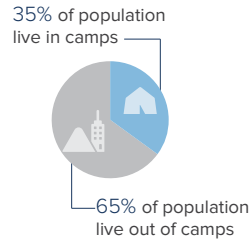

South Sudanese Refugees and Asylum-seekers¹

Registration Status

Population Distribution

Persons With Disabilities

Unaccompanied and Separated Children

Monthly Arrival Trends (2015-2022)

3,419 Total arrivals in Jan 2022

¹ Total number of refugees is the sum of UNHCR/Commissioner of Refugees (CoR) registered population and Immigration and Passport Police (IPP) registered & unregistered refugees. Government sources estimate a total of 1.3 million South Sudanese refugees in Sudan; however, these data require verification.