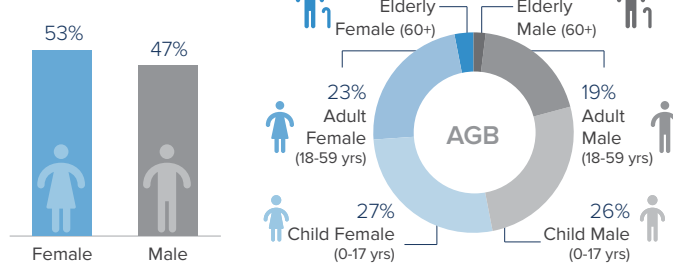

Age-gender Breakdown²