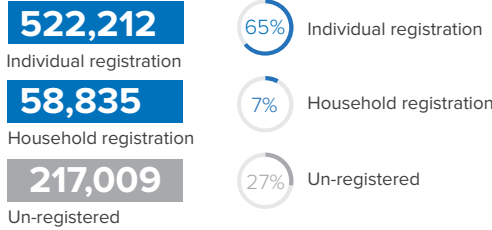

South Sudanese Refugees and Asylum-seekers¹

Registration Status

Population Distribution

Persons With Disabilities

Unaccompanied and Separated Children

Monthly Arrival Trends (2015-2022)

3,419 Total arrivals in Jan 2022

¹ Total number of refugees is the sum of UNHCR/Commissioner of Refugees (CoR) registered population and Immigration and Passport Police (IPP) registered & unregistered refugees. Government sources estimate a total of 1.3 million South Sudanese refugees in Sudan; however, these data require verification.