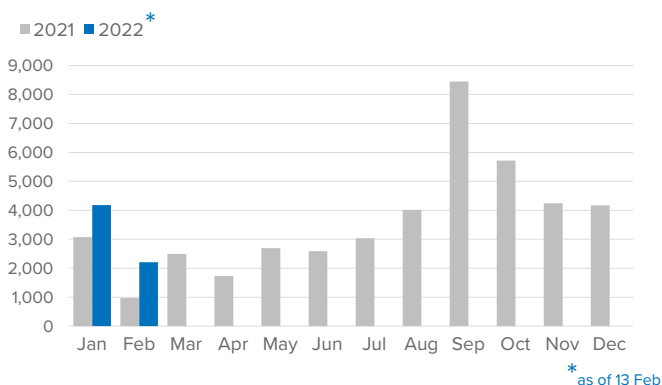

SPAIN Weekly snapshot - Week 6 (7 - 13 Feb 2022)

The charts below are based on figures from the Ministry of Interior and UNHCR estimates. All figures are provisional and subject to change

Refugees & migrants: sea and land arrivals in week 6¹

Arrivals in Spain

Western Mediterranean

Northwest African maritime (Canary Islands)

Arrivals in Spain during the last five weeks¹

Arrivals in Spain by route during the last six months¹

Arrivals in Spain per month²