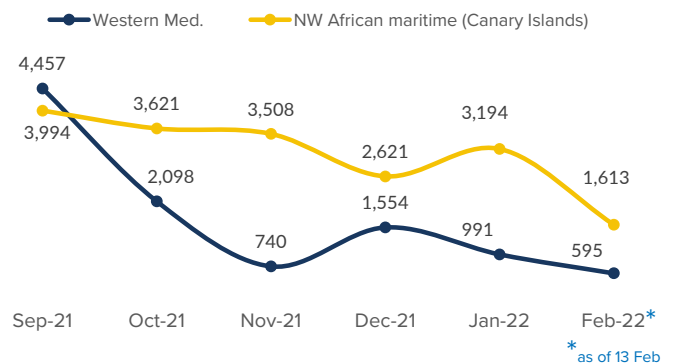

SPAIN Weekly snapshot - Week 6 (7 - 13 Feb 2022)

The charts below are based on figures from the Ministry of Interior and UNHCR estimates. All figures are provisional and subject to change

Refugees & migrants: sea and land arrivals in week 6¹

Arrivals in Spain

Western Mediterranean

Northwest African maritime (Canary Islands)

Arrivals in Spain during the last five weeks¹

Arrivals in Spain by route during the last six months¹

Arrivals in Spain per month²