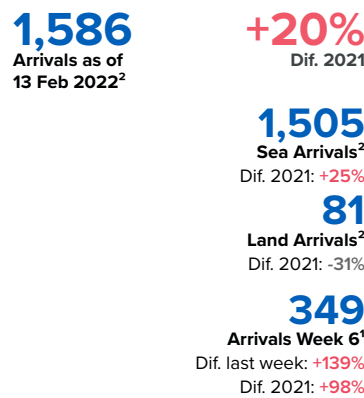

SPAIN Weekly snapshot - Week 6 (7 - 13 Feb 2022)

The charts below are based on figures from the Ministry of Interior and UNHCR estimates. All figures are provisional and subject to change

Refugees & migrants: sea and land arrivals in week 6¹

Arrivals in Spain

Western Mediterranean

Northwest African maritime (Canary Islands)

Arrivals in Spain during the last five weeks¹

Arrivals in Spain by route during the last six months¹

Arrivals in Spain per month²