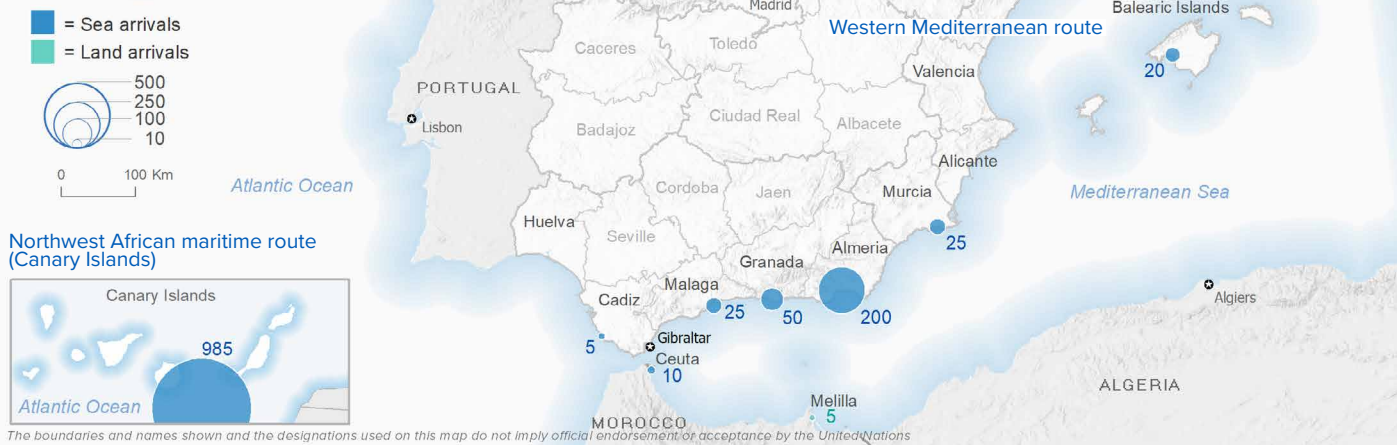

SPAIN Weekly snapshot - Week 6 (7 - 13 Feb 2022)

The charts below are based on figures from the Ministry of Interior and UNHCR estimates. All figures are provisional and subject to change

Refugees & migrants: sea and land arrivals in week 6¹

Arrivals in Spain

Western Mediterranean

Northwest African maritime (Canary Islands)

Arrivals in Spain during the last five weeks¹

Arrivals in Spain by route during the last six months¹

Arrivals in Spain per month²