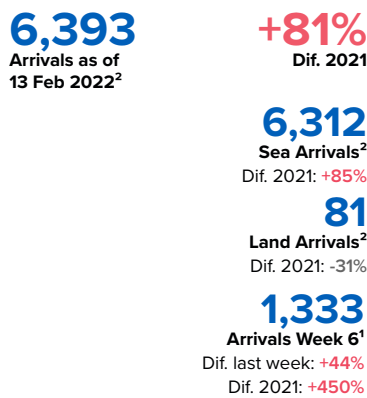

SPAIN Weekly snapshot - Week 6 (7 - 13 Feb 2022)

The charts below are based on figures from the Ministry of Interior and UNHCR estimates. All figures are provisional and subject to change

Refugees & migrants: sea and land arrivals in week 6¹

Arrivals in Spain

Western Mediterranean

Northwest African maritime (Canary Islands)

Arrivals in Spain during the last five weeks¹

Arrivals in Spain by route during the last six months¹

Arrivals in Spain per month²