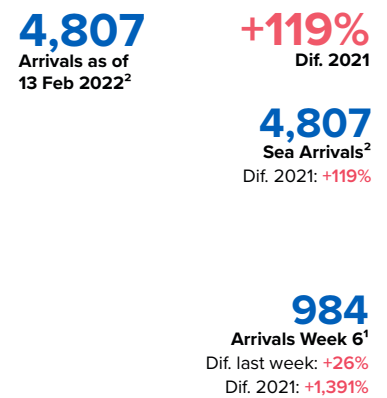

SPAIN Weekly snapshot - Week 6 (7 - 13 Feb 2022)

The charts below are based on figures from the Ministry of Interior and UNHCR estimates. All figures are provisional and subject to change

Refugees & migrants: sea and land arrivals in week 6¹

Arrivals in Spain

Western Mediterranean

Northwest African maritime (Canary Islands)

Arrivals in Spain during the last five weeks¹

Arrivals in Spain by route during the last six months¹

Arrivals in Spain per month²