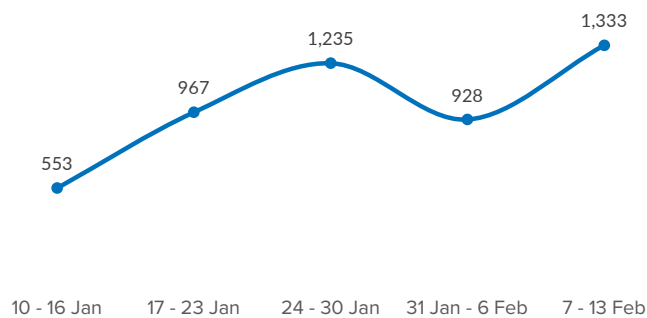

SPAIN Weekly snapshot - Week 6 (7 - 13 Feb 2022)

The charts below are based on figures from the Ministry of Interior and UNHCR estimates. All figures are provisional and subject to change

Refugees & migrants: sea and land arrivals in week 6¹

Arrivals in Spain

Western Mediterranean

Northwest African maritime (Canary Islands)

Arrivals in Spain during the last five weeks¹

Arrivals in Spain by route during the last six months¹

Arrivals in Spain per month²