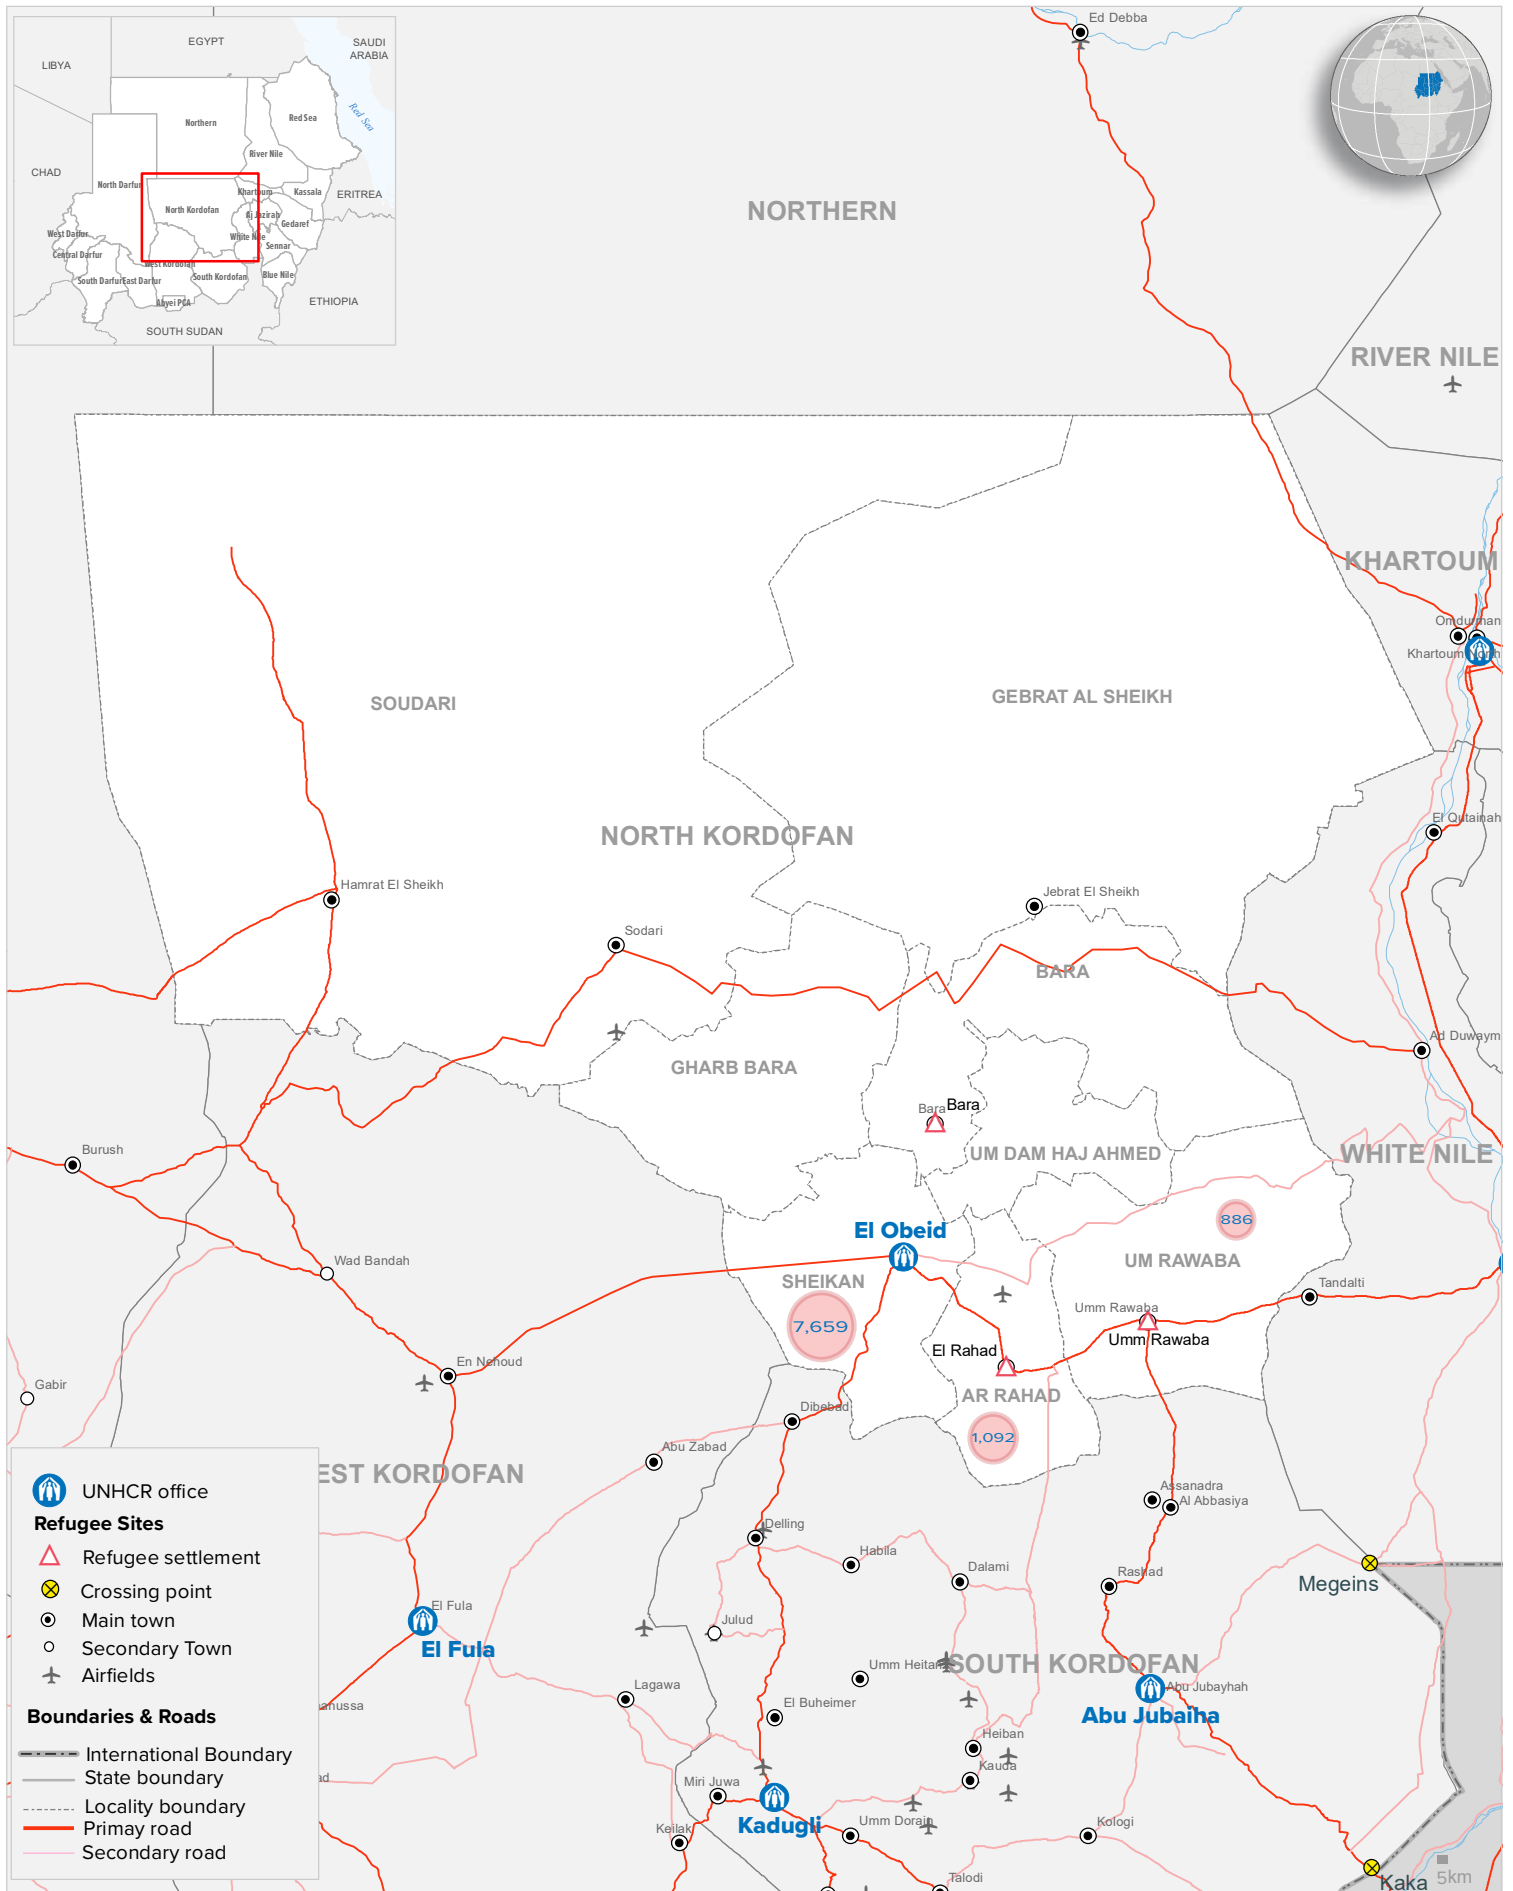

# SUDAN: North Kordofan State

## UNHCR Presence and Refugees Locations

As of 31 January 2022

The depiction and use of boundaries, geographic names and related data shown on maps and included in lists, tables, documents, and databases are not warranted to be error free nor do they necessarily imply official endorsement or acceptance by the United Nations. Final status of the Abyei area is not yet determined.  
Sources: Boundary (CBS, FGC, NIC) Geodata: UNHCR, OCHA. Author: UNHCR Feedback: UNHCR - Sudan, Information Management Unit - [SUDKHM@unhcr.org](mailto:SUDKHM@unhcr.org) | [ITUA@unhcr.org](mailto:ITUA@unhcr.org)