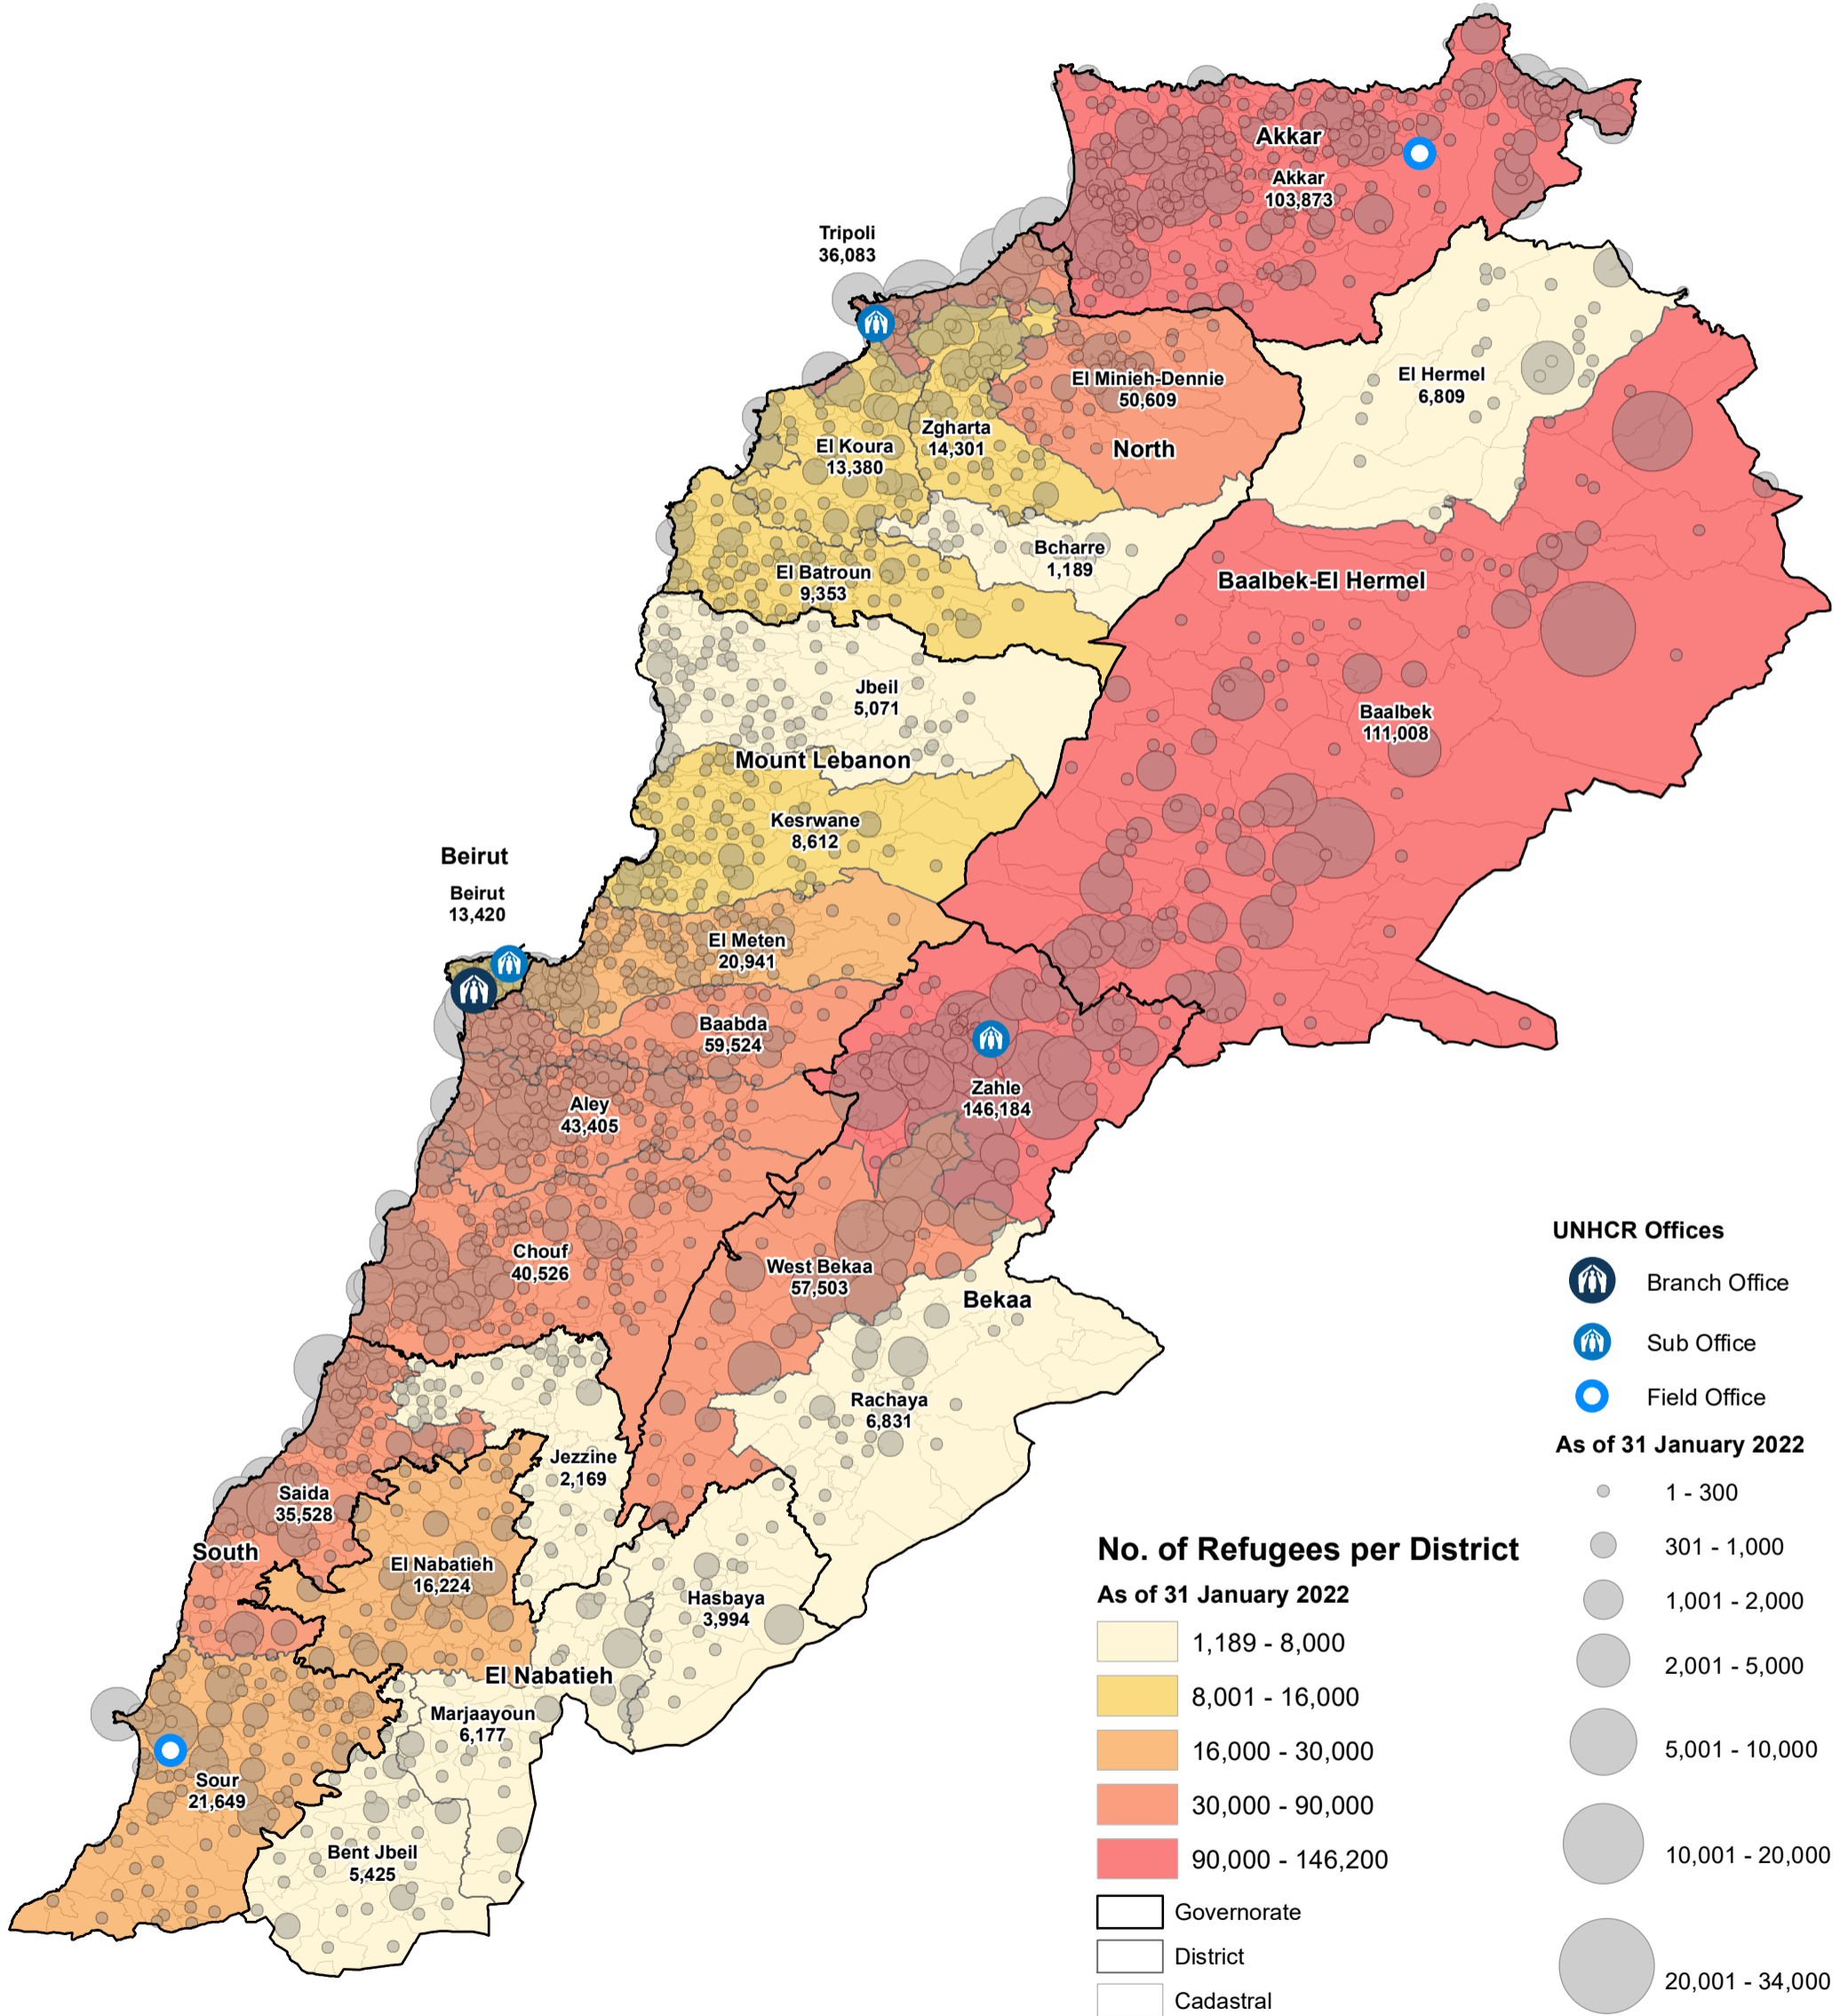

SYRIA REFUGEE RESPONSE

LEBANON Syrian Refugees Registered

31 January 2022

Total No. of Refugees **839,788**

UNHCR Offices

-  Branch Office
-  Sub Office
-  Field Office

As of 31 January 2022

No. of Refugees per District

-  1 - 300
-  301 - 1,000
-  1,001 - 2,000
-  2,001 - 5,000
-  5,001 - 10,000
-  10,001 - 20,000
-  20,001 - 34,000

No. of Refugees per District

As of 31 January 2022

-  1,189 - 8,000
-  8,001 - 16,000
-  16,000 - 30,000
-  30,000 - 90,000
-  90,000 - 146,200

-  Governorate
-  District
-  Cadastral

This map has been produced by the Inter-Agency Information Management Unit of UNHCR based on maps and material provided by the Government of Lebanon for operational purposes. It does not constitute an official United Nations map. The designations employed and the presentation of material on this map do not imply the expression of any opinion whatsoever on the part of the Secretariat of the United Nations concerning the legal status of any country, territory, city or area or of its authorities, or concerning the delimitation of its frontiers or boundaries.

Data Sources:
- Refugee population and location data by UNHCR as of 31 January 2022 For more information on refugee data, contact Diana El Habr at elhabr@unhcr.org

GIS and Mapping by UNHCR Lebanon. For further information on map, contact Jad Ghosn at ghosn@unhcr.org or Maroun Sader at sader@unhcr.org