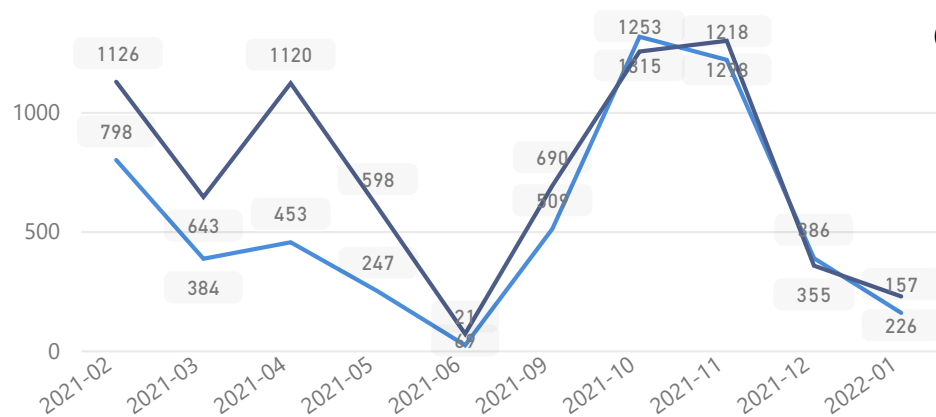

Uganda - Refugee Statistics January 2022 - Bidibidi

Total Population

246,312

Total Refugees

246,310

Total Households

42,788

Total Asylum-Seekers

52 %

129,300

Elderly

3 %

6,241

Youth 15-24

25 %

61,036

Country of Origin

Country of Origin	Total
South Sudan	246,125
Sudan	113
Democratic Republic of the Congo	71
Ethiopia	2
Burundi	1

Specific Needs

- Top 7

17,204 **7,985**

New Registration by Month

● New Registration ● Birth

Occupation - Top 5

11.6 % Have occupation

* Age is between 18 - 59 years for Occupation

Assistance Status