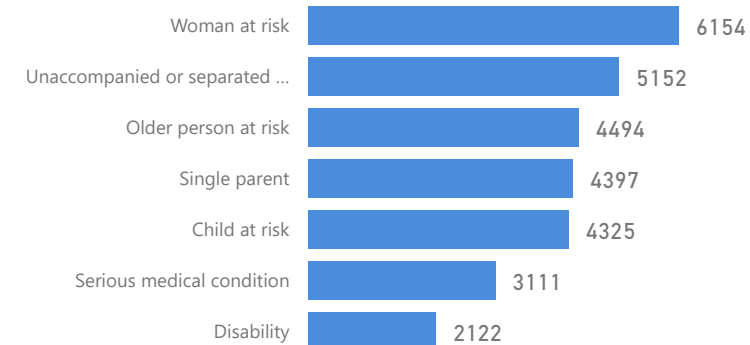

2

Zones - Top 5

Level3	HHs	Individuals
Zone 3	11,216	58,524
Zone 2	8,455	54,162
Zone 5	9,583	52,336
Zone 1	7,455	47,461
Zone 4	6,074	33,811

Age & Gender Breakdown

Women and Children

84 %

206,418

Female

52 %

129,300

Elderly

3 %

6,241

Youth 15-24

25 %

61,036

Country of Origin

Country of Origin	Total
South Sudan	246,125
Sudan	113
Democratic Republic of the Congo	71
Ethiopia	2
Burundi	1

Specific Needs

- Top 7

17,204 **7,985**

New Registration by Month

● New Registration ● Birth

Occupation - Top 5

11.6 % Have occupation

* Age is between 18 - 59 years for Occupation

Assistance Status