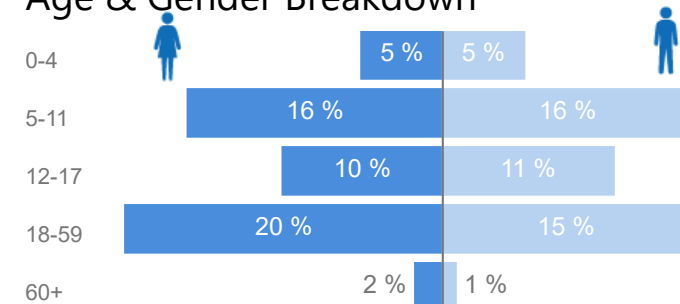

Uganda - Refugee Statistics January 2022 - Bidibidi

Total Population

246,312

Total Refugees

246,310

Total Households

42,788

Total Asylum-Seekers

2

Zones - Top 5

Level3	HHs	Individuals
Zone 3	11,216	58,524
Zone 2	8,455	54,162
Zone 5	9,583	52,336
Zone 1	7,455	47,461
Zone 4	6,074	33,811

Age & Gender Breakdown

Women and Children

84 %

206,418

Female

52 %

129,300

Elderly

3 %

6,241

Youth 15-24

25 %

61,036

Occupation - Top 5

11.6 % Have occupation

* Age is between 18 - 59 years for Occupation

Assistance Status