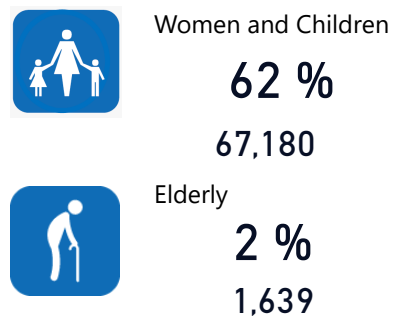

# Uganda - Refugee Statistics January 2022 - Kampala

Total Population  
**107,763**

Total Refugees  
**80,087**

Total Households  
**60,649**

Total Asylum-Seekers  
**27,676**

## Age & Gender Breakdown

## Occupation - Top 5

\* Age is between 18 - 59 years for Occupation