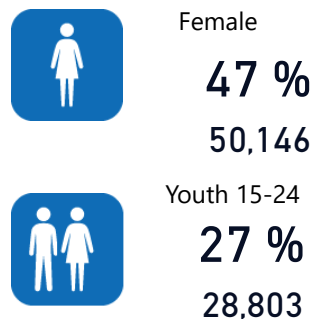

Uganda - Refugee Statistics January 2022 - Kampala

Total Population
107,763

Total Refugees
80,087

Total Households
60,649

Total Asylum-Seekers
27,676

Zones - Top 8

Level3	HHs	Individuals
Kampala Central	28,049	39,821
Makindye Division	18,095	37,947
Rubaga Division	11,256	22,795
Nakawa	846	2,133
Kawempe Division	438	1,387
Kawempe Div	810	1,347
Makerere University	193	275
Ssabagabo-Makindye	57	191

Country of Origin	Total
Burundi	4,936
Democratic Republic of the Congo	26,898
Eritrea	20,330
Ethiopia	3,485
Pakistan	227
Rwanda	2,265
Somalia	41,450
South Sudan	6,109
Sudan	1,840
Turkey	76

Age & Gender Breakdown