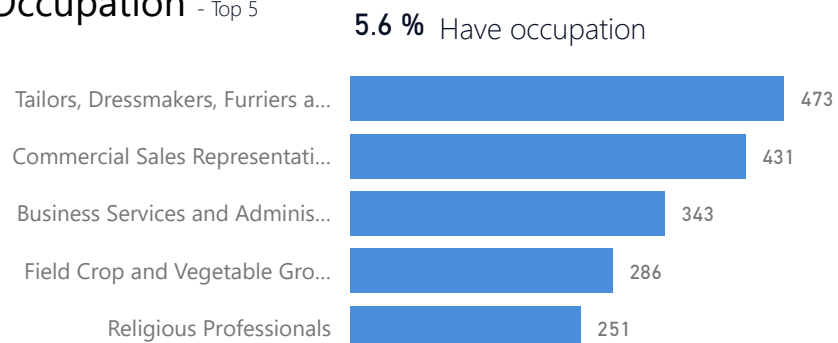

## Age & Gender Breakdown

## Specific Needs - Top 7

## Occupation - Top 5

\* Age is between 18 - 59 years for Occupation