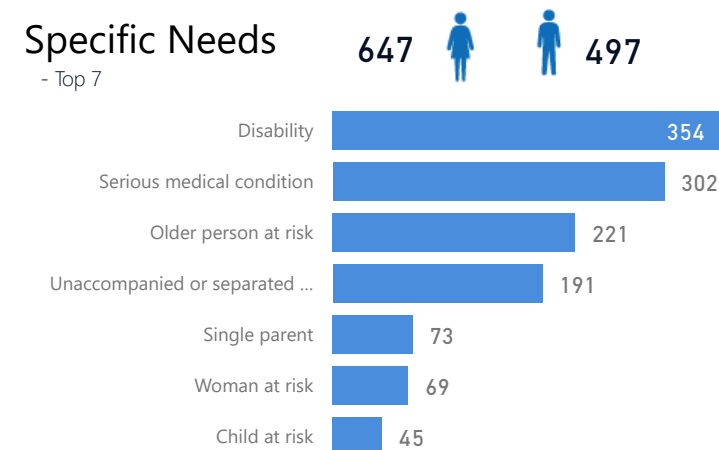

Country of Origin	Total
Burundi	4,936
Democratic Republic of the Congo	26,898
Eritrea	20,330
Ethiopia	3,485
Pakistan	227
Rwanda	2,265
Somalia	41,450
South Sudan	6,109
Sudan	1,840
Turkey	76

## Age & Gender Breakdown

## Specific Needs - Top 7

## Occupation - Top 5

\* Age is between 18 - 59 years for Occupation