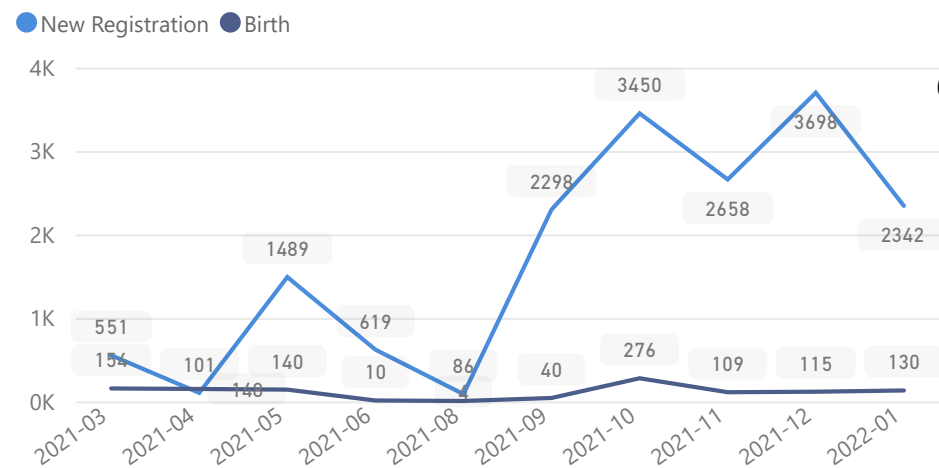

New Registration by Month