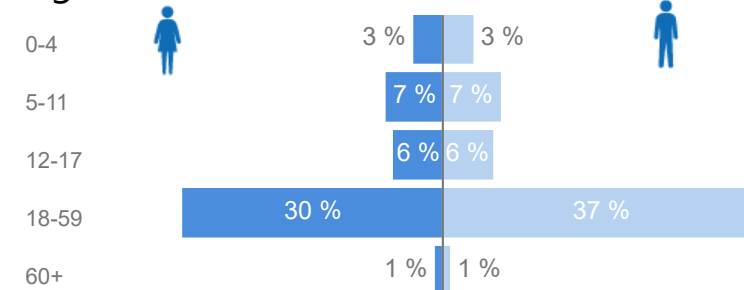

Uganda - Refugee Statistics January 2022 - Kampala

Total Population
107,763

Total Refugees
80,087

Total Households
60,649

Total Asylum-Seekers
27,676

Zones - Top 8

Level3	HHs	Individuals
Kampala Central	28,049	39,821
Makindye Division	18,095	37,947
Rubaga Division	11,256	22,795
Nakawa	846	2,133
Kawempe Division	438	1,387
Kawempe Div	810	1,347
Makerere University	193	275
Ssabagabo-Makindye	57	191

Country of Origin	Total
Burundi	4,936
Democratic Republic of the Congo	26,898
Eritrea	20,330
Ethiopia	3,485
Pakistan	227
Rwanda	2,265
Somalia	41,450
South Sudan	6,109
Sudan	1,840
Turkey	76

Age & Gender Breakdown