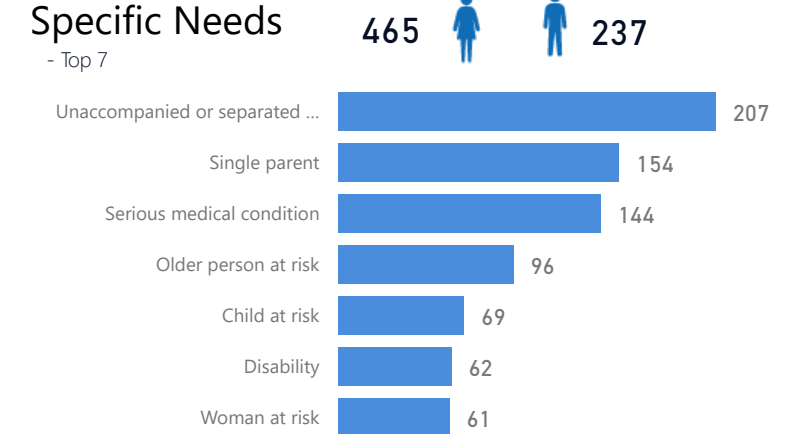

Uganda - Refugee Statistics January 2022 - Lobule

Total Population
5,910

Total Refugees
5,909

Total Households
896

Total Asylum-Seekers
1

Zones

Level3	HHs	Individuals
Zone B	451	3,045
Zone A	445	2,865

Age & Gender Breakdown

Country of Origin

Country of Origin	Total
Democratic Republic of the Congo	5,907
South Sudan	2
Somalia	1

New Registration by Month

Occupation - Top 5

* Age is between 18 - 59 years for Occupation

Assistance Status