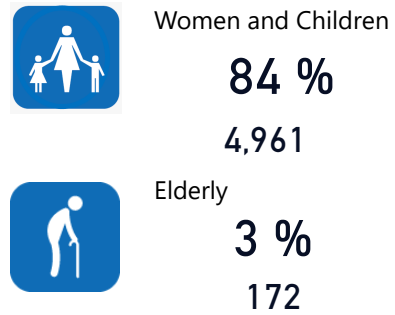

Uganda - Refugee Statistics January 2022 - Lobule

Total Population
5,910

Total Refugees
5,909

Total Households
896

Total Asylum-Seekers
1

Zones

Level3	HHs	Individuals
Zone B	451	3,045
Zone A	445	2,865

Age & Gender Breakdown

Country of Origin

Country of Origin	Total
Democratic Republic of the Congo	5,907
South Sudan	2
Somalia	1

New Registration by Month

Occupation - Top 5

* Age is between 18 - 59 years for Occupation

Assistance Status