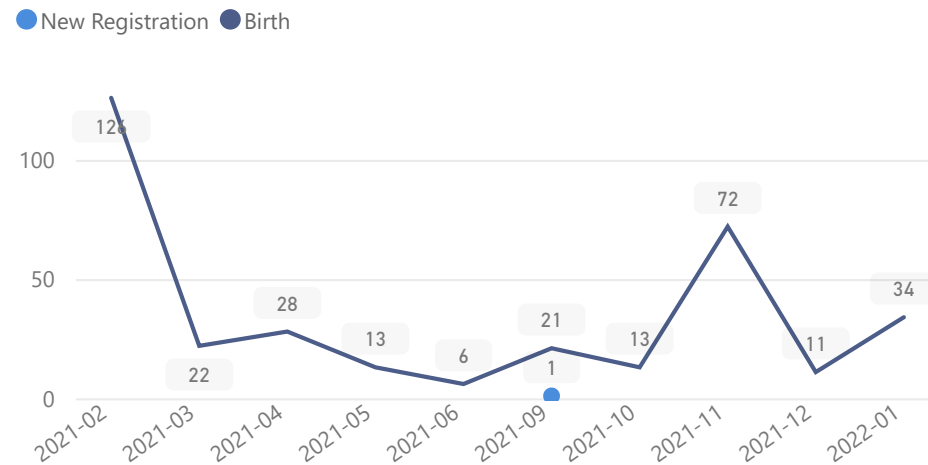

Uganda - Refugee Statistics January 2022 - Lobule

Total Population
5,910

Total Refugees
5,909

Total Households
896

Total Asylum-Seekers
1

Zones

Level3	HHs	Individuals
Zone B	451	3,045
Zone A	445	2,865

Age & Gender Breakdown

Country of Origin

Country of Origin	Total
Democratic Republic of the Congo	5,907
South Sudan	2
Somalia	1

New Registration by Month

Occupation - Top 5

* Age is between 18 - 59 years for Occupation

Assistance Status