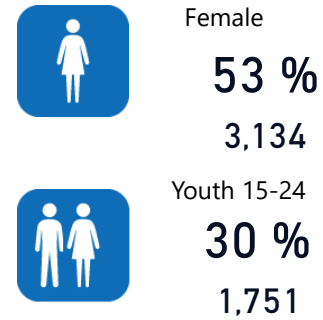

Uganda - Refugee Statistics January 2022 - Lobule

Total Population
5,910

Total Refugees
5,909

Total Households
896

Total Asylum-Seekers
1

Zones

Level3	HHs	Individuals
Zone B	451	3,045
Zone A	445	2,865

Age & Gender Breakdown

Country of Origin

Country of Origin	Total
Democratic Republic of the Congo	5,907
South Sudan	2
Somalia	1

New Registration by Month

Occupation - Top 5

* Age is between 18 - 59 years for Occupation

Assistance Status