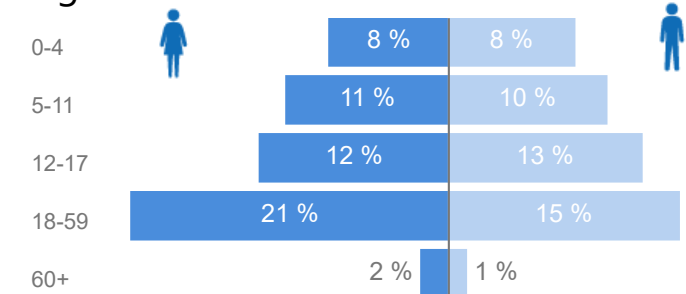

Uganda - Refugee Statistics January 2022 - Lobule

Total Population
5,910

Total Refugees
5,909

Total Households
896

Total Asylum-Seekers
1

Zones

Level3	HHs	Individuals
Zone B	451	3,045
Zone A	445	2,865

Age & Gender Breakdown

Country of Origin

Country of Origin	Total
Democratic Republic of the Congo	5,907
South Sudan	2
Somalia	1

New Registration by Month

Occupation - Top 5

* Age is between 18 - 59 years for Occupation

Assistance Status