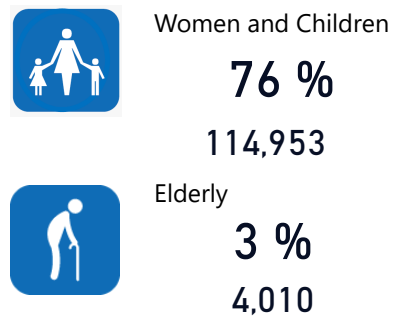

Uganda - Refugee Statistics January 2022 - Nakivale

Total Population
150,982

Total Refugees
142,232

Total Households
42,154

Total Asylum-Seekers
8,751

Zones

Level3	HHs	Individuals
Base Camp	22,397	76,660
Rubondo	13,118	48,551
Juru	6,242	24,810
Makindye Division	95	244
Kampala Central	83	201

Country of Origin

Country of Origin	Total
Democratic Republic of the Congo	77,917
Burundi	38,563
Rwanda	17,399
Somalia	14,103
Eritrea	1,748
Ethiopia	934
South Sudan	247
Sudan	27
Kenya	25
Congo, Republic of the	6
United Republic of Tanzania	6
Senegal	5

Age & Gender Breakdown

Specific Needs

- Top 7

New Registration by Month

Occupation - Top 5

* Age is between 18 - 59 years for Occupation

Assistance Status