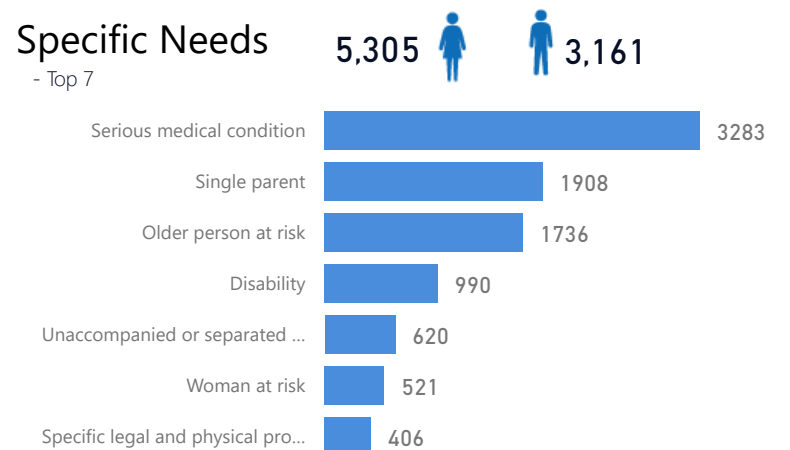

Uganda - Refugee Statistics January 2022 - Nakivale

Total Population
150,982

Total Refugees
142,232

Total Households
42,154

Total Asylum-Seekers
8,751

Zones

Level3	HHs	Individuals
Base Camp	22,397	76,660
Rubondo	13,118	48,551
Juru	6,242	24,810
Makindye Division	95	244
Kampala Central	83	201

Country of Origin

Country of Origin	Total
Democratic Republic of the Congo	77,917
Burundi	38,563
Rwanda	17,399
Somalia	14,103
Eritrea	1,748
Ethiopia	934
South Sudan	247
Sudan	27
Kenya	25
Congo, Republic of the	6
United Republic of Tanzania	6
Senegal	5

Age & Gender Breakdown

Specific Needs

- Top 7

New Registration by Month

Occupation - Top 5

* Age is between 18 - 59 years for Occupation

Assistance Status