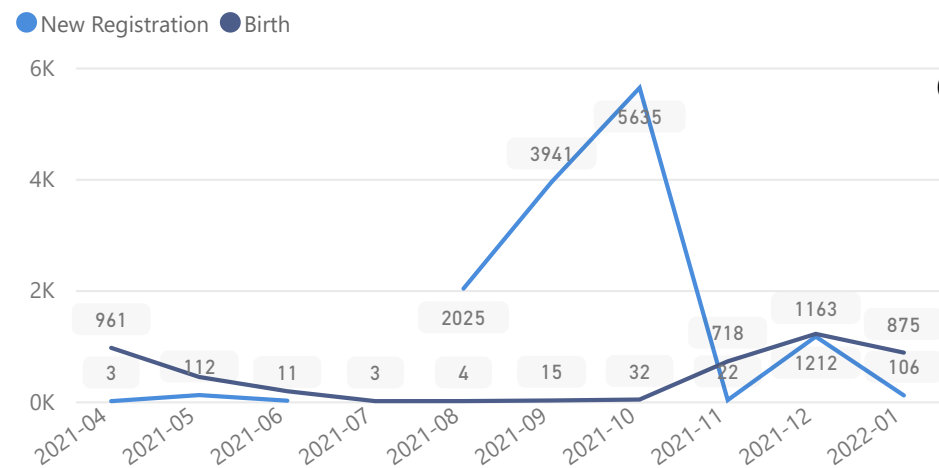

Country of Origin

Country of Origin	Total
Democratic Republic of the Congo	77,917
Burundi	38,563
Rwanda	17,399
Somalia	14,103
Eritrea	1,748
Ethiopia	934
South Sudan	247
Sudan	27
Kenya	25
Congo, Republic of the	6
United Republic of Tanzania	6
Senegal	5

Age & Gender Breakdown

Specific Needs

- Top 7

New Registration by Month

Occupation - Top 5

* Age is between 18 - 59 years for Occupation

Assistance Status