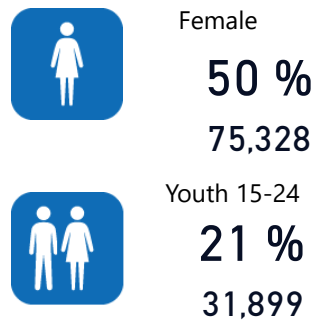

Uganda - Refugee Statistics January 2022 - Nakivale

Total Population
150,982

Total Refugees
142,232

Total Households
42,154

Total Asylum-Seekers
8,751

Zones

Level3	HHs	Individuals
Base Camp	22,397	76,660
Rubondo	13,118	48,551
Juru	6,242	24,810
Makindye Division	95	244
Kampala Central	83	201

Country of Origin

Country of Origin	Total
Democratic Republic of the Congo	77,917
Burundi	38,563
Rwanda	17,399
Somalia	14,103
Eritrea	1,748
Ethiopia	934
South Sudan	247
Sudan	27
Kenya	25
Congo, Republic of the	6
United Republic of Tanzania	6
Senegal	5

Age & Gender Breakdown

Specific Needs

- Top 7

New Registration by Month

Occupation - Top 5

* Age is between 18 - 59 years for Occupation

Assistance Status