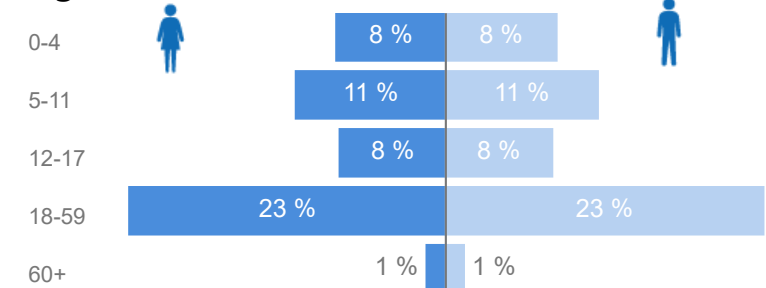

Uganda - Refugee Statistics January 2022 - Nakivale

Total Population
150,982

Total Refugees
142,232

Total Households
42,154

Total Asylum-Seekers
8,751

Zones

Level3	HHs	Individuals
Base Camp	22,397	76,660
Rubondo	13,118	48,551
Juru	6,242	24,810
Makindye Division	95	244
Kampala Central	83	201

Country of Origin

Country of Origin	Total
Democratic Republic of the Congo	77,917
Burundi	38,563
Rwanda	17,399
Somalia	14,103
Eritrea	1,748
Ethiopia	934
South Sudan	247
Sudan	27
Kenya	25
Congo, Republic of the	6
United Republic of Tanzania	6
Senegal	5

Age & Gender Breakdown

Specific Needs

- Top 7

New Registration by Month

Occupation - Top 5

* Age is between 18 - 59 years for Occupation

Assistance Status