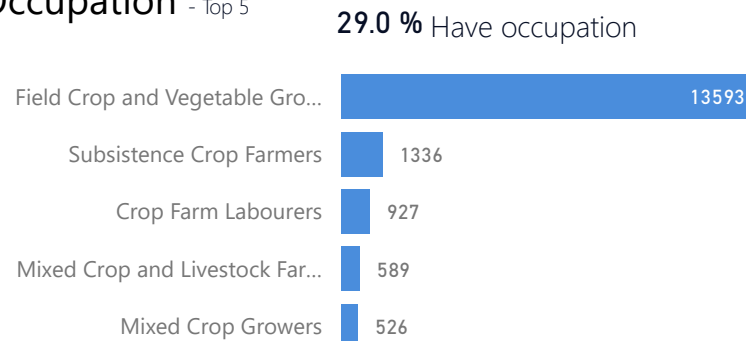

Country of Origin

Country of Origin	Total
Democratic Republic of the Congo	77,917
Burundi	38,563
Rwanda	17,399
Somalia	14,103
Eritrea	1,748
Ethiopia	934
South Sudan	247
Sudan	27
Kenya	25
Congo, Republic of the	6
United Republic of Tanzania	6
Senegal	5

Age & Gender Breakdown

Specific Needs

- Top 7

New Registration by Month

Occupation - Top 5

* Age is between 18 - 59 years for Occupation

Assistance Status