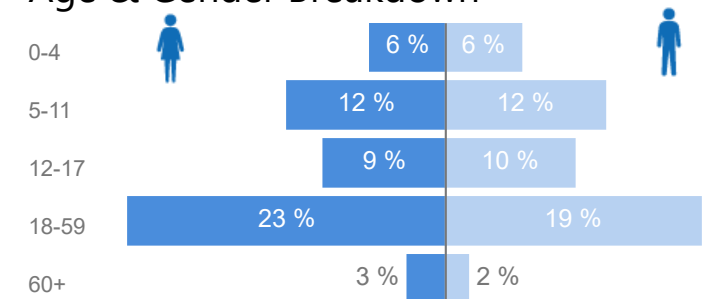

# Uganda - Refugee Statistics January 2022 - Palorinya

Total Population  
**128,520**

Total Refugees  
**128,505**

Total Households  
**30,493**

Total Asylum-Seekers  
**15**

## Age & Gender Breakdown

Women and Children  
**80 %**  
102,191

Female  
**53 %**  
67,664

Elderly  
**4 %**  
5,747

Youth 15-24  
**25 %**  
32,535