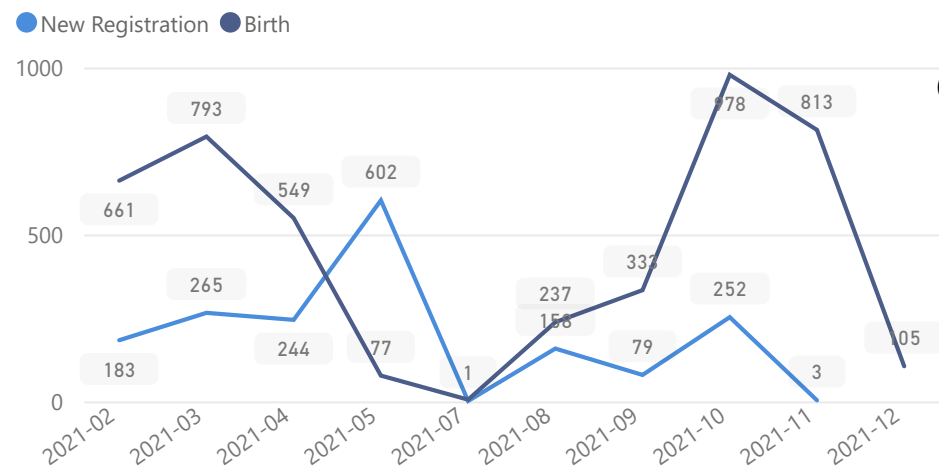

New Registration by Month