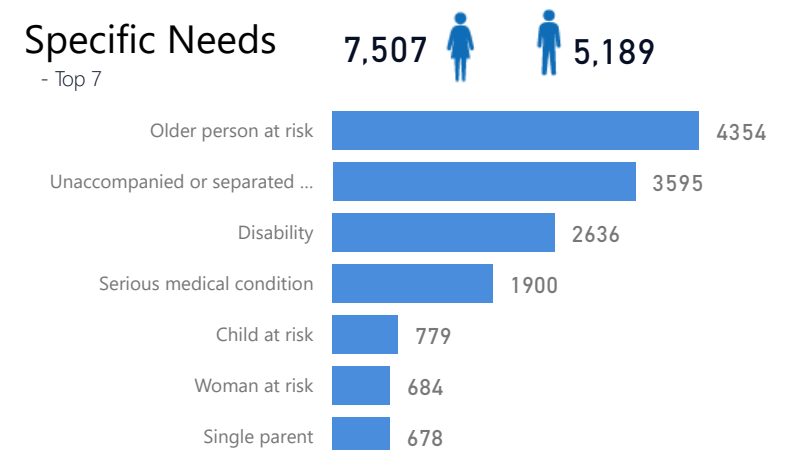

## Age & Gender Breakdown

Women and Children  
**80 %**  
102,191

Female  
**53 %**  
67,664

Elderly  
**4 %**  
5,747

Youth 15-24  
**25 %**  
32,535

## Country of Origin

Country of Origin	Total
South Sudan	128,414
Democratic Republic of the Congo	60
Sudan	37
Rwanda	9

## Specific Needs - Top 7