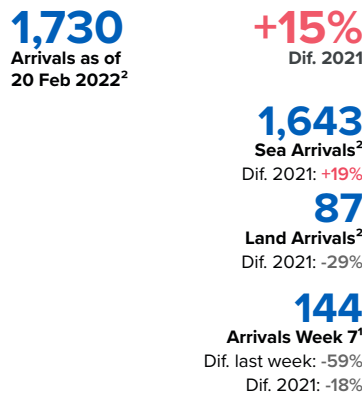

SPAIN Weekly snapshot - Week 7 (14 - 20 Feb 2022)

The charts below are based on figures from the Ministry of Interior and UNHCR estimates. All figures are provisional and subject to change

Refugees & migrants: sea and land arrivals in week 7¹

The boundaries and names shown and the designations used on this map do not imply official endorsement or acceptance by the United Nations

Arrivals in Spain

Western Mediterranean

Northwest African maritime (Canary Islands)

Arrivals in Spain during the last five weeks¹

Arrivals in Spain by route during the last six months¹

Arrivals in Spain per month²

Arrivals in Spain per year²