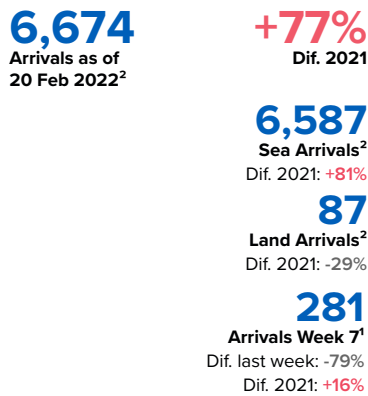

SPAIN Weekly snapshot - Week 7 (14 - 20 Feb 2022)

The charts below are based on figures from the Ministry of Interior and UNHCR estimates. All figures are provisional and subject to change

Refugees & migrants: sea and land arrivals in week 7¹

The boundaries and names shown and the designations used on this map do not imply official endorsement or acceptance by the United Nations

Arrivals in Spain

Western Mediterranean

Northwest African maritime (Canary Islands)

Arrivals in Spain during the last five weeks¹

Arrivals in Spain by route during the last six months¹

Arrivals in Spain per month²

Arrivals in Spain per year²