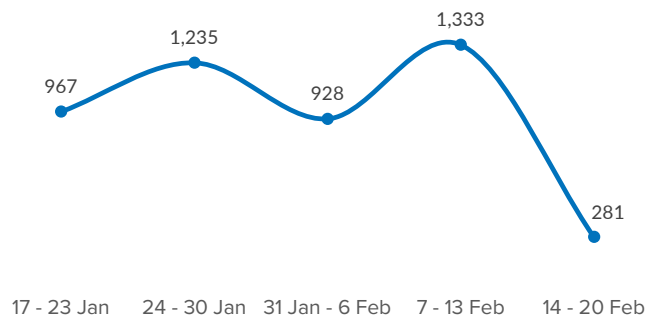

SPAIN Weekly snapshot - Week 7 (14 - 20 Feb 2022)

The charts below are based on figures from the Ministry of Interior and UNHCR estimates. All figures are provisional and subject to change

Refugees & migrants: sea and land arrivals in week 7¹

The boundaries and names shown and the designations used on this map do not imply official endorsement or acceptance by the United Nations

Arrivals in Spain

Western Mediterranean

Northwest African maritime (Canary Islands)

Arrivals in Spain during the last five weeks¹

Arrivals in Spain by route during the last six months¹

Arrivals in Spain per month²

Arrivals in Spain per year²