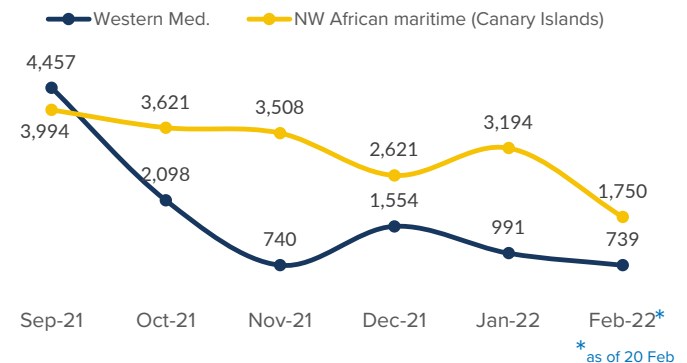

SPAIN Weekly snapshot - Week 7 (14 - 20 Feb 2022)

The charts below are based on figures from the Ministry of Interior and UNHCR estimates. All figures are provisional and subject to change

Refugees & migrants: sea and land arrivals in week 7¹

The boundaries and names shown and the designations used on this map do not imply official endorsement or acceptance by the United Nations

Arrivals in Spain

Western Mediterranean

Northwest African maritime (Canary Islands)

Arrivals in Spain during the last five weeks¹

Arrivals in Spain by route during the last six months¹

Arrivals in Spain per month²

Arrivals in Spain per year²