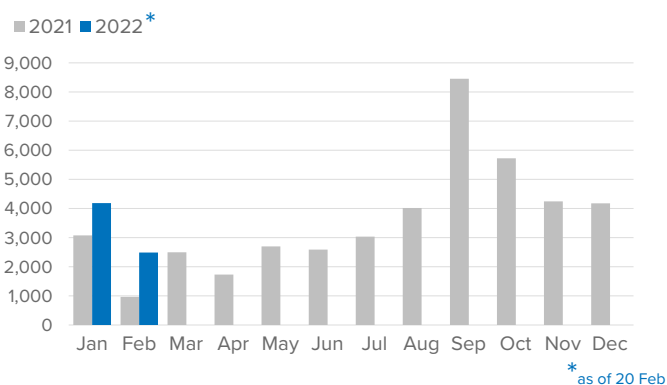

SPAIN Weekly snapshot - Week 7 (14 - 20 Feb 2022)

The charts below are based on figures from the Ministry of Interior and UNHCR estimates. All figures are provisional and subject to change

Refugees & migrants: sea and land arrivals in week 7¹

The boundaries and names shown and the designations used on this map do not imply official endorsement or acceptance by the United Nations

Arrivals in Spain

Western Mediterranean

Northwest African maritime (Canary Islands)

Arrivals in Spain during the last five weeks¹

Arrivals in Spain by route during the last six months¹

Arrivals in Spain per month²

Arrivals in Spain per year²