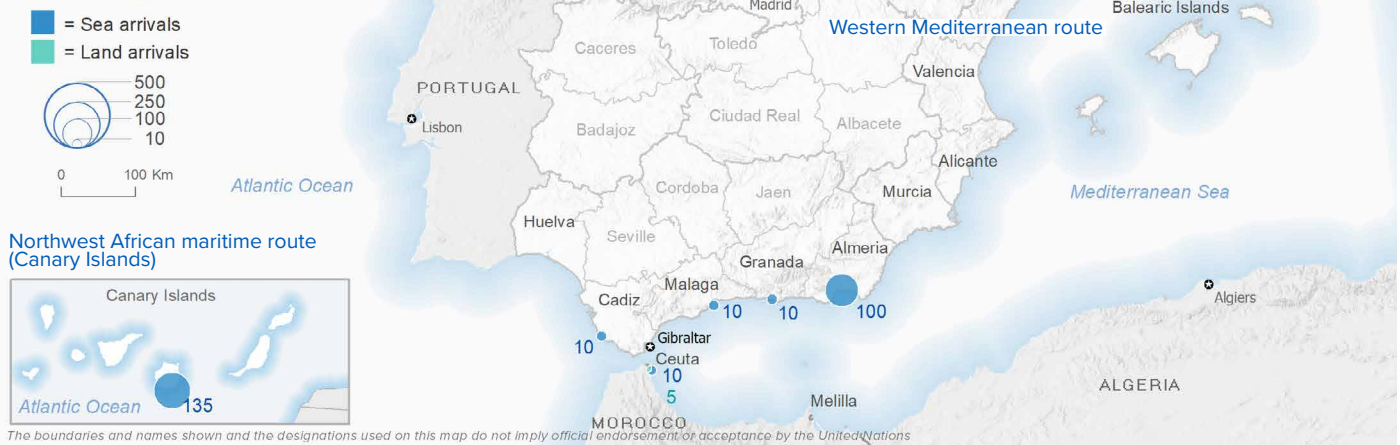

SPAIN Weekly snapshot - Week 7 (14 - 20 Feb 2022)

The charts below are based on figures from the Ministry of Interior and UNHCR estimates. All figures are provisional and subject to change

Refugees & migrants: sea and land arrivals in week 7¹

The boundaries and names shown and the designations used on this map do not imply official endorsement or acceptance by the United Nations

Arrivals in Spain

Western Mediterranean

Northwest African maritime (Canary Islands)

Arrivals in Spain during the last five weeks¹

Arrivals in Spain by route during the last six months¹

Arrivals in Spain per month²

Arrivals in Spain per year²