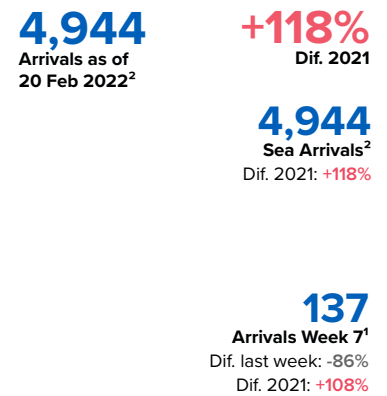

SPAIN Weekly snapshot - Week 7 (14 - 20 Feb 2022)

The charts below are based on figures from the Ministry of Interior and UNHCR estimates. All figures are provisional and subject to change

Refugees & migrants: sea and land arrivals in week 7¹

The boundaries and names shown and the designations used on this map do not imply official endorsement or acceptance by the United Nations

Arrivals in Spain

Western Mediterranean

Northwest African maritime (Canary Islands)

Arrivals in Spain during the last five weeks¹

Arrivals in Spain by route during the last six months¹

Arrivals in Spain per month²

Arrivals in Spain per year²