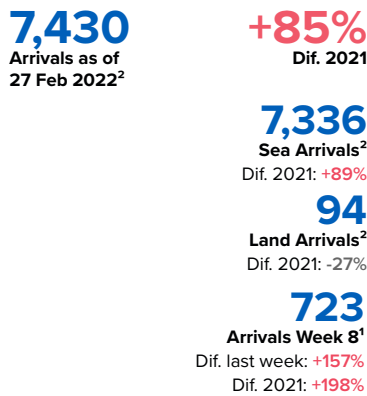

Arrivals in Spain