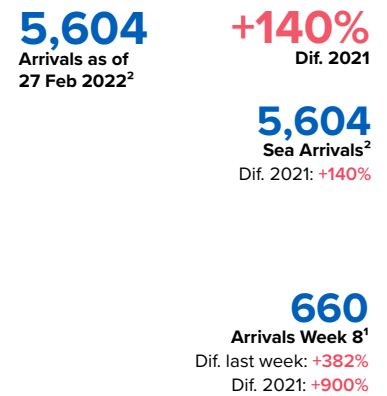

Northwest African maritime (Canary Islands)