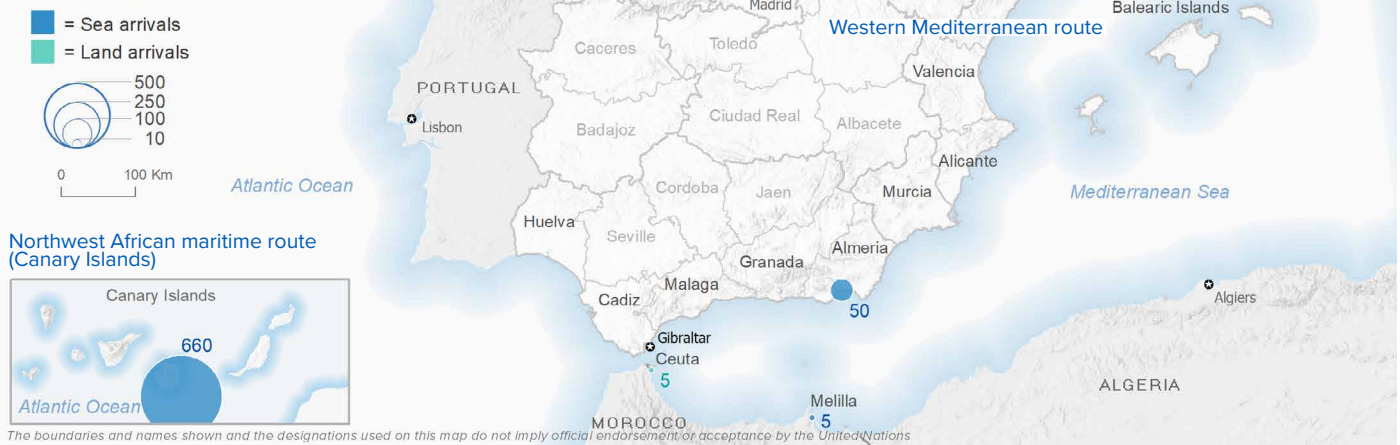

# SPAIN Weekly snapshot - Week 8 (21 - 27 Feb 2022)

The charts below are based on figures from the Ministry of Interior and UNHCR estimates. All figures are provisional and subject to change

## Refugees & migrants: sea and land arrivals in week 8<sup>1</sup>

### Western Mediterranean

### Northwest African maritime (Canary Islands)