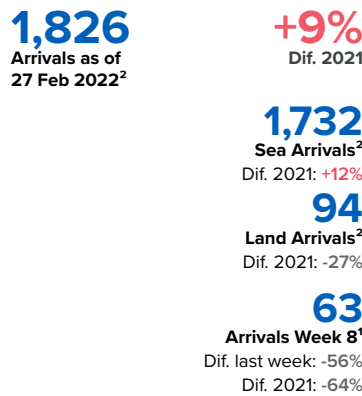

# SPAIN Weekly snapshot - Week 8 (21 - 27 Feb 2022)

The charts below are based on figures from the Ministry of Interior and UNHCR estimates. All figures are provisional and subject to change

## Refugees & migrants: sea and land arrivals in week 8<sup>1</sup>

### Northwest African maritime (Canary Islands)